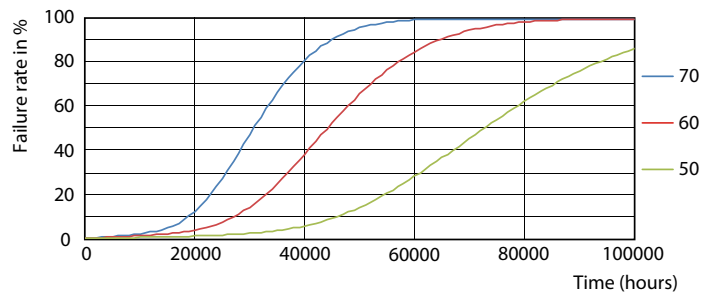

Photometric data

G13 4000K

Lifetime

G13 4000K

G13 4000K

G13 4000K

G13 4000K

T8

Lifetime

G13 4000K