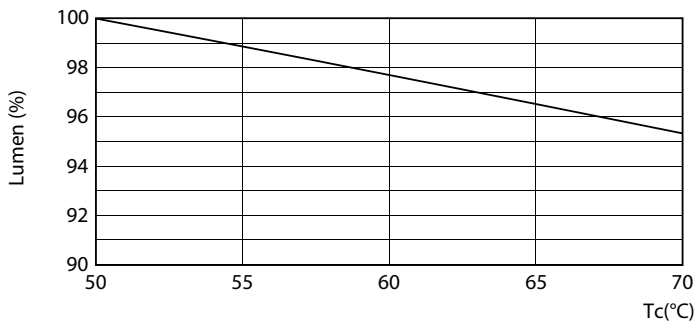

Product data

General Information	
Base	G13 [Medium Bi-Pin Fluorescent]
EU RoHS compliant	Yes
Nominal Lifetime (Nom)	70000 h
Switching Cycle	50000X
Light Technical	
Color Code	835 [CCT of 3500K]
Beam Angle (Nom)	180 °
Initial lumen (Nom)	1350 lm
Color Designation	White (WH)
Correlated Color Temperature (Nom)	3500 K
Luminous Efficacy (rated) (Nom)	152.00 lm/W
Color Consistency	<6
Color Rendering Index (Nom)	80
LLMF At End Of Nominal Lifetime (Nom)	70 %
Operating and Electrical	
Input Frequency	20K to 120K Hz
Power (Rated) (Nom)	8.5 W

Photometric data

G13 4000K

Lifetime

G13 4000K

G13 4000K

G13 4000K

G13 4000K

T8