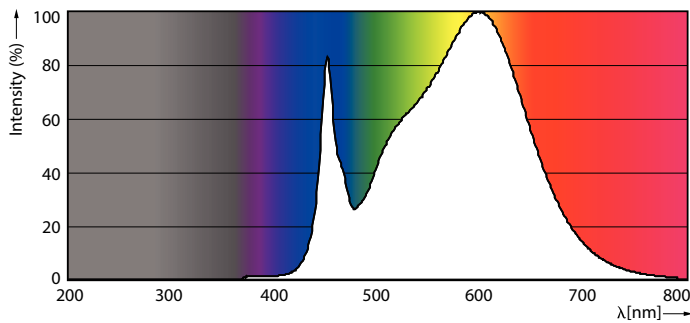

Photometric data

G13 3500K 1300lm

G13 3500K 1300lm