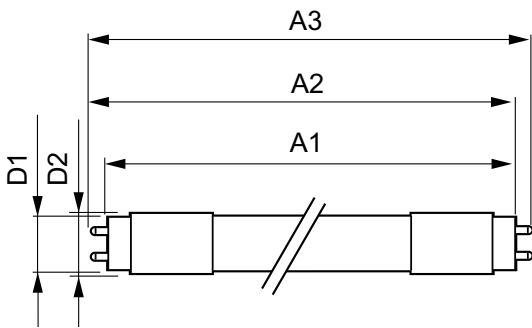

Mechanical and Housing

Product Length	900 mm

Approval and Application

Energy Efficiency Label (EEL)	Not applicable
Energy Saving Product	Yes
Approval Marks	RoHS compliance UL certificate DLC compliance
Energy Consumption kWh/1000 h	- kWh
Energy Certifications	DLC Standard

Product Data

Order product name	8.5T8/MAS/36-835/IF13/P/DIM 10/1
EAN/UPC - Product	046677539863
Order code	539866
Numerator - Quantity Per Pack	1
Numerator - Packs per outer box	10
Material Nr. (12NC)	929001967904
Net Weight (Piece)	0.160 kg
Model Number	9290019679

Dimensional drawing

TLED IF MasterClass 3ft 1300lm 3500K

Product	D1	D2	A1	A2	A3
8.5T8/MAS/36-835/IF13/P/DIM 10/1	25.7 mm	26.3 mm	893.4 mm	900.5 mm	907.6 mm