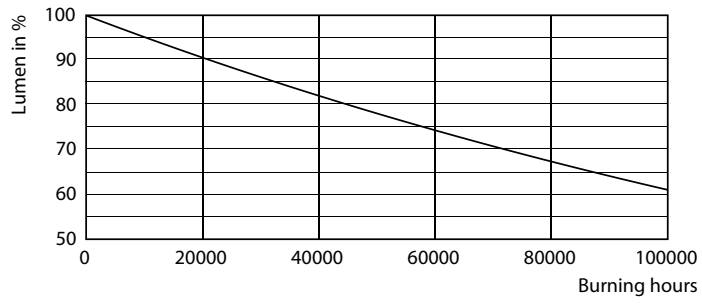

Product data

General Information	
Base	G13 [Medium Bi-Pin Fluorescent]
EU RoHS compliant	Yes
Nominal Lifetime (Nom)	70000 h
Switching Cycle	50000X
Light Technical	
Color Code	830 [CCT of 3000K]
Beam Angle (Nom)	180 °
Initial lumen (Nom)	1150 lm
Color Designation	White (WH)
Correlated Color Temperature (Nom)	3000 K
Luminous Efficacy (rated) (Nom)	157.00 lm/W
Color Consistency	<6
Color Rendering Index (Nom)	80
LLMF At End Of Nominal Lifetime (Nom)	70 %
Operating and Electrical	
Input Frequency	20K to 120K Hz
Power (Rated) (Nom)	7 W

G13 3000K 1100lm

Lifetime

G13 4000K

G13 4000K

G13 4000K

G13 4000K

T8

Lifetime