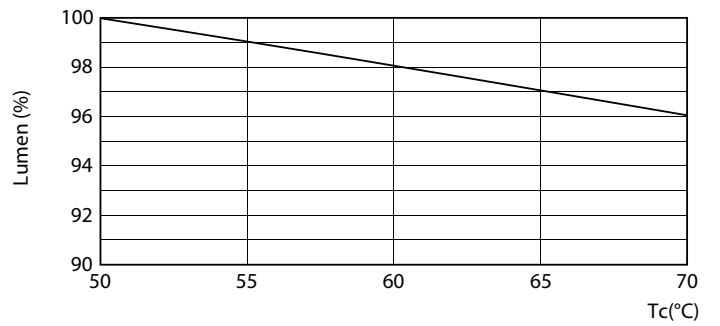

Photometric data

Lifetime

G13 4000K

G13 4000K