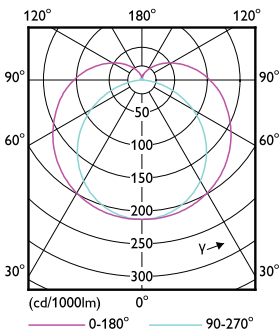

Product Data

Order product name 7T8/MAS/24-830/IF10/P/DIM 10/1

EAN/UPC - Product	046677541811
Order code	541813
Numerator - Quantity Per Pack	1
Numerator - Packs per outer box	10
Material Nr. (12NC)	929001986904
Net Weight (Piece)	0.080 kg
Model Number	9290019869

Dimensional drawing

TLED IF MasterClass 2ft 1000lm 3000K

Product	D1	D2	A1	A2	A3
7T8/MAS/24-830/ IF10/P/DIM 10/1	25.7 mm	26.3 mm	588.6 mm	595.7 mm	602.8 mm

Photometric data

G13 3000K 1100lm

G13 4000K

Photometric data