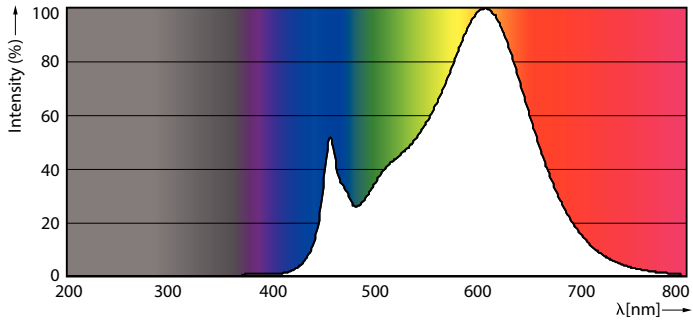

Product data

General Information	
Base	G13 [Medium Bi-Pin Fluorescent]
EU RoHS compliant	Yes
Nominal Lifetime (Nom)	70000 h
Switching Cycle	50000X
Light Technical	
Color Code	830 [CCT of 3000K]
Beam Angle (Nom)	180 °
Initial lumen (Nom)	1150 lm
Color Designation	White (WH)
Correlated Color Temperature (Nom)	3000 K
Luminous Efficacy (rated) (Nom)	157.00 lm/W
Color Consistency	<6
Color Rendering Index (Nom)	80
LLMF At End Of Nominal Lifetime (Nom)	70 %
Operating and Electrical	
Input Frequency	20K to 120K Hz
Power (Rated) (Nom)	7 W

Dimensional drawing

TLED IF MasterClass 2ft 1000lm 3000K

Product	D1	D2	A1	A2	A3
7T8/MAS/24-830/ IF10/P/DIM 10/1	25.7 mm	26.3 mm	588.6 mm	595.7 mm	602.8 mm

Photometric data

G13 3000K 1100lm

G13 4000K

Photometric data