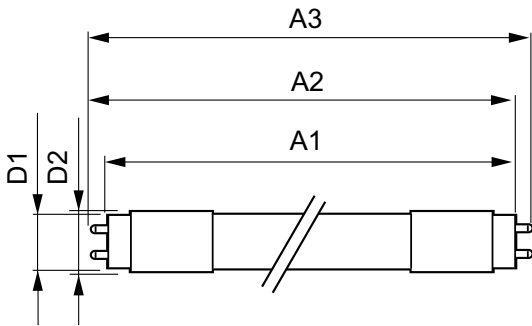

T8

Mechanical and Housing

Product Length 600 mm

Approval and Application

Energy Efficiency Label (EEL) Not applicable
 Energy Saving Product Yes
 Approbation Marks RoHS compliance UL certificate
 Energy Consumption kWh/1000 h - kWh
 Energy Certifications DLC Standard

Product Data

Order product name 7T8/MAS/24-830/IF10/P/DIM 10/1

EAN/UPC - Product	046677541811
Order code	541813
Numerator - Quantity Per Pack	1
Numerator - Packs per outer box	10
Material Nr. (12NC)	929001986904
Net Weight (Piece)	0.080 kg
Model Number	9290019869

Dimensional drawing

TLED IF MasterClass 2ft 1000lm 3000K

Product	D1	D2	A1	A2	A3
7T8/MAS/24-830/ IF10/P/DIM 10/1	25.7 mm	26.3 mm	588.6 mm	595.7 mm	602.8 mm

Photometric data

G13 3000K 1100lm

G13 4000K

Photometric data