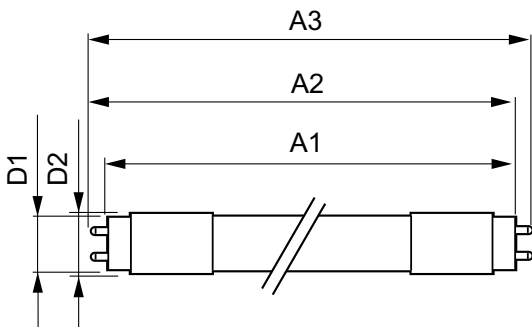

T8

Mechanical and Housing

Product Length 600 mm

Approval and Application

Energy Efficiency Label (EEL) Not applicable
 Energy Saving Product Yes
 Approbation Marks RoHS compliance UL certificate DLC compliance
 Energy Consumption kWh/1000 h - kWh
 Energy Certifications DLC Standard

Product Data

Order product name 7T8/MAS/24-840/IF11/P/DIM 10/1
 EAN/UPC - Product 046677541835
 Order code 541839
 Numerator - Quantity Per Pack 1
 Numerator - Packs per outer box 10
 Material Nr. (12NC) 929001987104
 Net Weight (Piece) 0.080 kg
 Model Number 9290019871

Dimensional drawing

TLED IF MasterClass 2ft 1100lm 4000K

Product	D1	D2	A1	A2	A3
7T8/MAS/24-840/IF11/P/DIM 10/1	25.7 mm	26.3 mm	588.6 mm	595.7 mm	602.8 mm

Photometric data

G13 4000K 1150lm

G13 4000K 1150lm

Photometric data