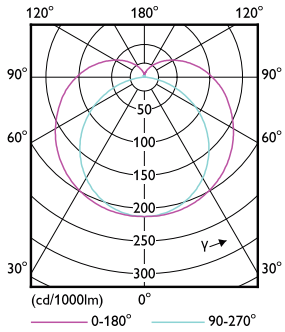

Dimensional drawing

TLED IF MasterClass 2ft 1100lm 4000K

Product	D1	D2	A1	A2	A3
7T8/MAS/24-840/IF11/P/DIM 10/1	25.7 mm	26.3 mm	588.6 mm	595.7 mm	602.8 mm

Photometric data

G13 4000K 1150lm

G13 4000K 1150lm

Photometric data