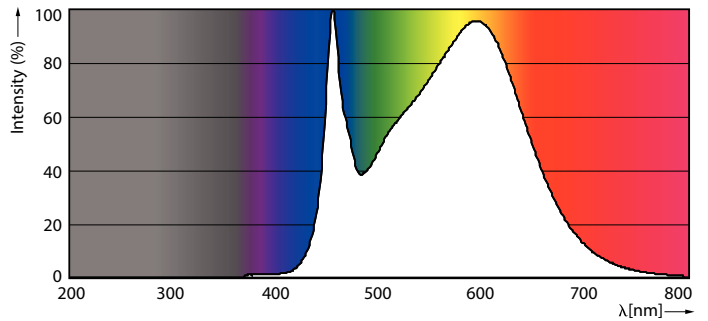

Product data

General Information	
Base	G13 [Medium Bi-Pin Fluorescent]
EU RoHS compliant	Yes
Nominal Lifetime (Nom)	70000 h
Switching Cycle	50000X
Light Technical	
Color Code	841 [CCT of 4100K (841)]
Beam Angle (Nom)	180 °
Initial lumen (Nom)	1200 lm
Color Designation	Cool White (CW)
Correlated Color Temperature (Nom)	4000 K
Luminous Efficacy (rated) (Nom)	164.00 lm/W
Color Consistency	<6
Color Rendering Index (Nom)	80
LLMF At End Of Nominal Lifetime (Nom)	70 %
Operating and Electrical	
Input Frequency	20K to 120K Hz
Power (Rated) (Nom)	7 W

Dimensional drawing

TLED IF MasterClass 2ft 1100lm 4000K

Product	D1	D2	A1	A2	A3
7T8/MAS/24-840/IF11/P/DIM 10/1	25.7 mm	26.3 mm	588.6 mm	595.7 mm	602.8 mm

Photometric data

G13 4000K 1150lm

G13 4000K 1150lm

Photometric data