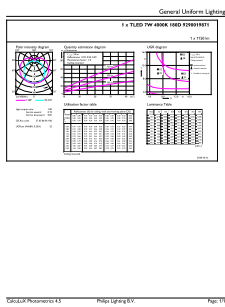

T8

Mechanical and Housing

Product Length 600 mm

Approval and Application

Energy Efficiency Label (EEL) Not applicable
 Energy Saving Product Yes
 Approbation Marks RoHS compliance UL certificate DLC compliance
 Energy Consumption kWh/1000 h - kWh
 Energy Certifications DLC Standard

Product Data

Order product name 7T8/MAS/24-840/IF11/P/DIM 10/1
 EAN/UPC - Product 046677541835
 Order code 541839
 Numerator - Quantity Per Pack 1
 Numerator - Packs per outer box 10
 Material Nr. (12NC) 929001987104
 Net Weight (Piece) 0.080 kg
 Model Number 9290019871

Dimensional drawing

TLED IF MasterClass 2ft 1100lm 4000K

Product	D1	D2	A1	A2	A3
7T8/MAS/24-840/IF11/P/DIM 10/1	25.7 mm	26.3 mm	588.6 mm	595.7 mm	602.8 mm

Photometric data

G13 4000K 1150lm

G13 4000K 1150lm

Photometric data