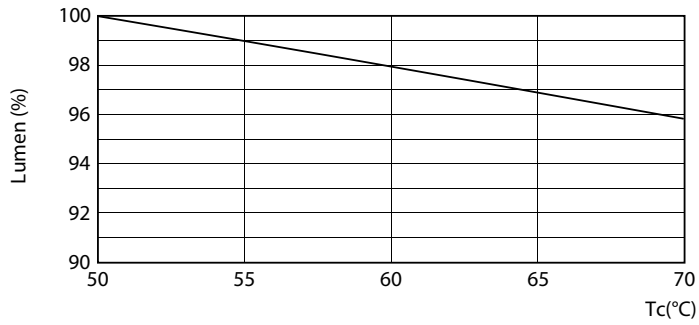

Lifetime

G13 3000K 2000lm