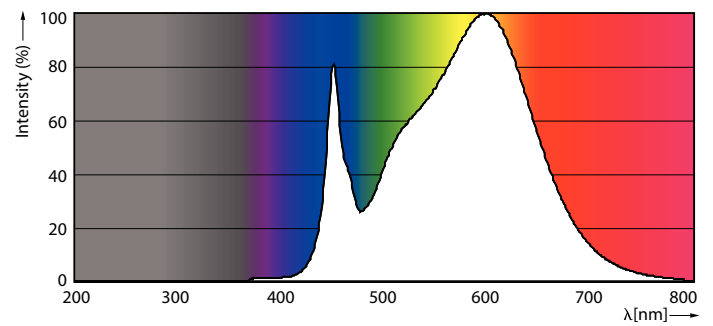

G13 3500K 2000lm

G13 3500K 2000lm