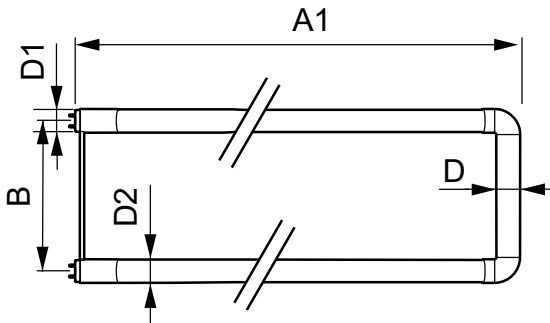

T8

Approval Marks	RoHS compliance UL certificate DLC compliance
Energy Certifications	DLC Standard
DesignLights Consortium Qualified Product List	-

Product Data	
Order product name	13T8-6U/MAS/24-835/IF20/P 10/1

EAN/UPC - Product	046677541866
Order code	541862
Numerator - Quantity Per Pack	1
Numerator - Packs per outer box	10
Material Nr. (12NC)	929001987504
Net Weight (Piece)	0.270 kg

Dimensional drawing

TLED IF MasterClass U bent 2000lm 3500K

Product	D1	D2	A1	A2	A3
13T8-6U/MAS/24-835/IF20/P 10/1	25.7 mm	28 mm	152 mm	570 mm	27.8 mm