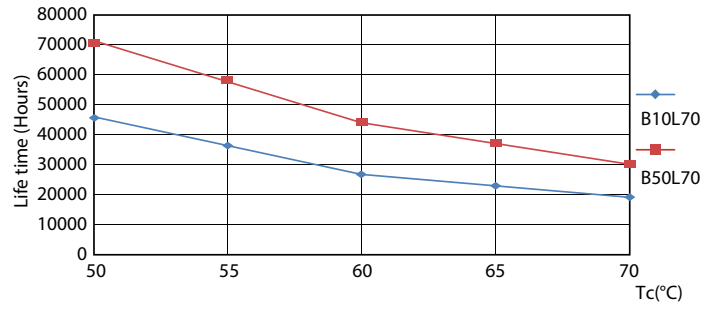

Lifetime

G13 3000K

G13 3000K