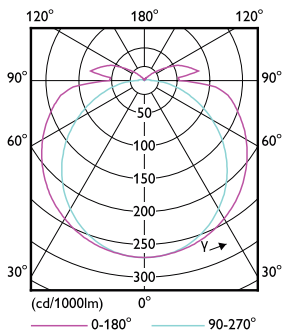

Photometric data

G13 3000K 2000lm