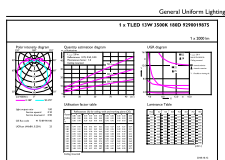

G13 3500K 2000lm