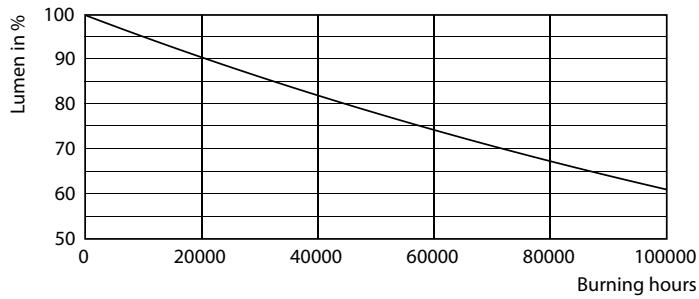

Product data

General Information	
Cap-Base	G13 [Medium Bi-Pin Fluorescent]
Nominal Lifetime (Nom)	70000 h
Switching Cycle	50000X
B50L70	70000 h
Light Technical	
Color Code	835 [CCT of 3500K]
Beam Angle (Nom)	180 °
Luminous Flux (Nom)	2000 lm
Luminous Flux (Rated) (Nom)	2000 lm
Rated Beam Angle	180 °
Correlated Color Temperature (Nom)	3500 K
Color Consistency	<6
Color Rendering Index (Nom)	80
LLMF At End Of Nominal Lifetime (Nom)	70 %
Operating and Electrical	
Input Frequency	20K to 120K Hz
Power (Rated) (Nom)	13 W

Lifetime

G13 3000K 2000lm

G13 3000K

G13 3000K

G13 3000K

G13 3000K