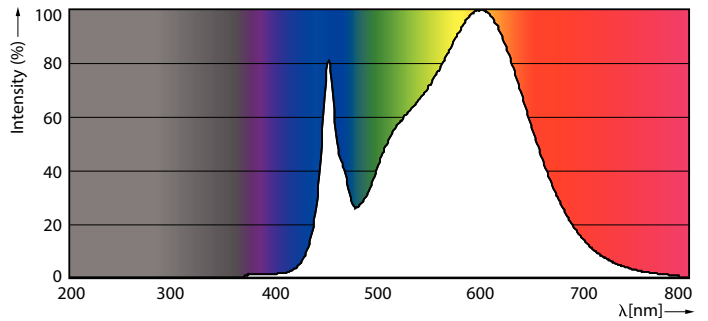

## Photometric data

G13 3000K 2000lm

G13 3500K 2000lm