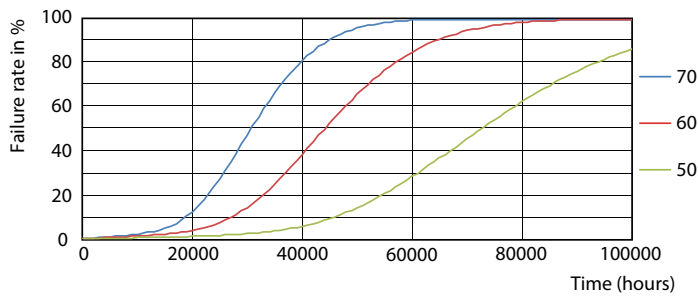

## Photometric data

G13 3000K 2000lm

G13 5000K 2100lm

Photometric data

G13 5000K 2100lm

Lifetime

G13 3000K 2000lm

G13 4000K