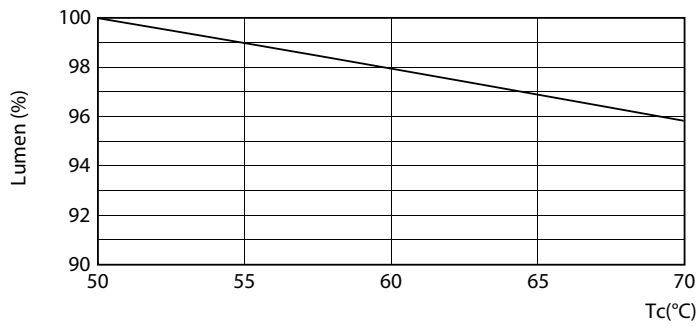

## Photometric data

G13 3000K 2000lm

G13 5000K 2100lm

Photometric data

G13 5000K 2100lm

Lifetime

G13 3000K 2000lm

G13 4000K