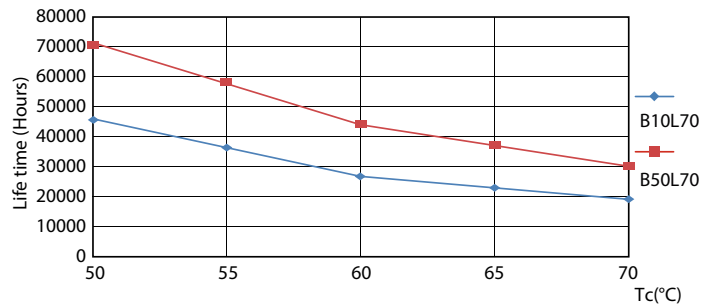

## Photometric data

G13 3000K 2000lm

G13 5000K 2100lm

Photometric data

G13 5000K 2100lm

Lifetime

G13 3000K 2000lm

G13 4000K