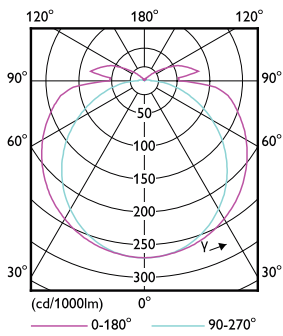

Photometric data

G13 3000K 2000lm