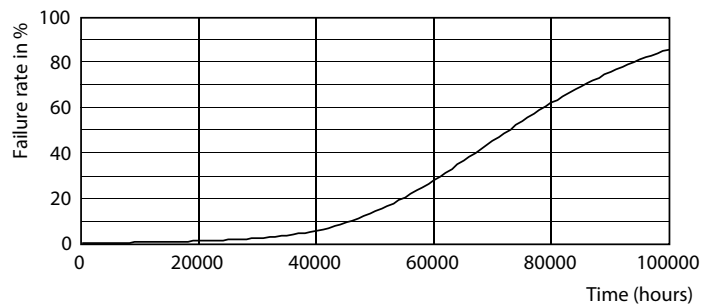

## Photometric data

G13 3000K 2000lm

G13 5000K 2100lm

Photometric data

G13 5000K 2100lm

Lifetime

G13 3000K 2000lm

G13 4000K