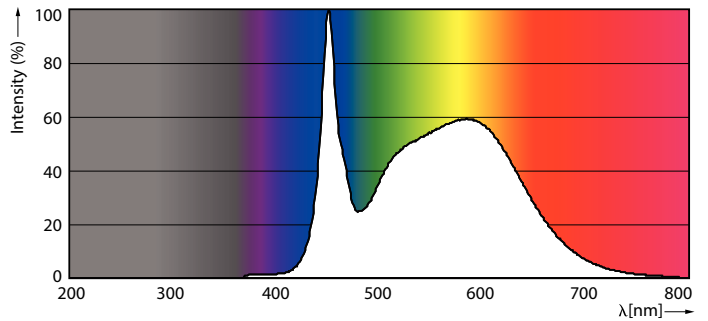

## Photometric data

G13 3000K 2000lm

G13 5000K 2100lm

Photometric data

G13 5000K 2100lm

Lifetime

G13 3000K 2000lm

G13 4000K