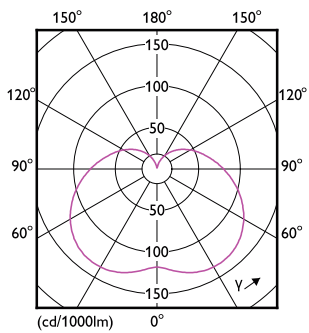

Photometric data

Light Distribution Diagram - 38HB/LED/830/ND FB 6/1