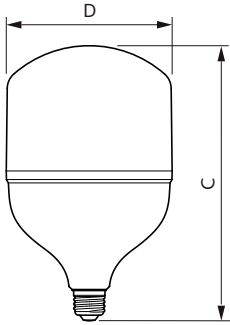

Temperature	
T-Case Maximum (Nom)	194 °F

Controls and Dimming	
Dimmable	No

Mechanical and Housing	
Bulb Finish	Frosted
Bulb Material	Plastic
Bulb Shape	T-shape

Approval and Application	
Energy Consumption kWh/1000 h	- kWh

## Dimensional drawing

Product	D	C
38HB/LED/830/ND FB 6/1	5-7/16 inch	9-3/8 inch