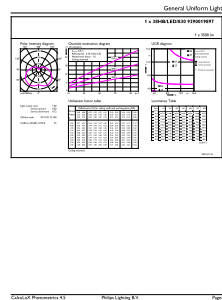

Photometric data

General uniform lighting - 38HB/LED/830/ND FB 6/1