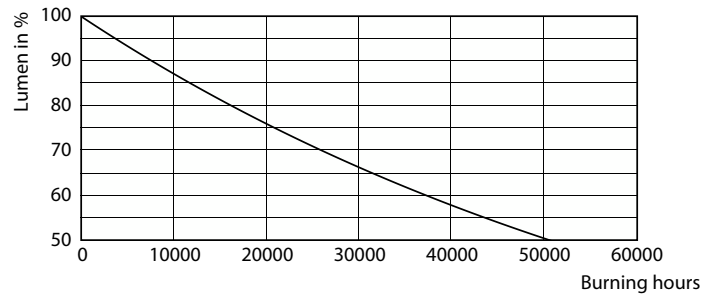

LED Highbay

Lifetime

Life Expectancy Diagram - 38HB/LED/830/ND FB 6/1

Lumen Maintenance Diagram - 38HB/LED/830/ND FB 6/1