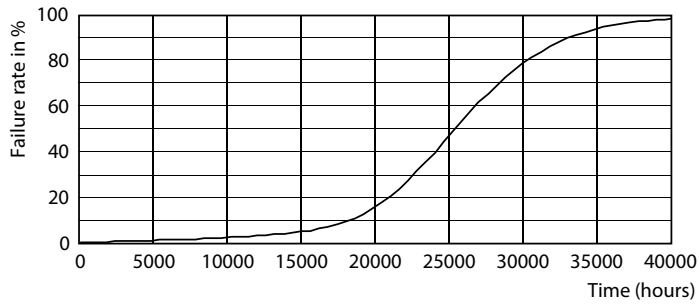

LED Highbay

Lifetime

Life Expectancy Diagram - 38HB/LED/830/ND FB 6/1

Lumen Maintenance Diagram - 38HB/LED/830/ND FB 6/1