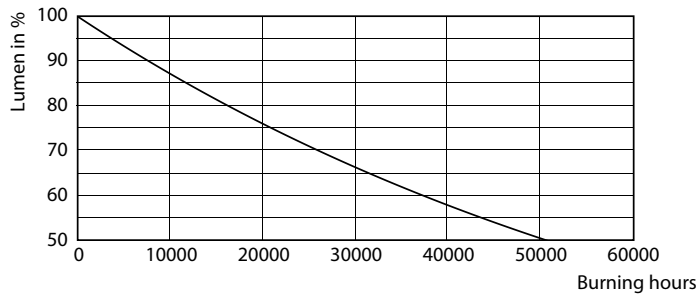

Lifetime

LEDTrueForce HB EX39 200D