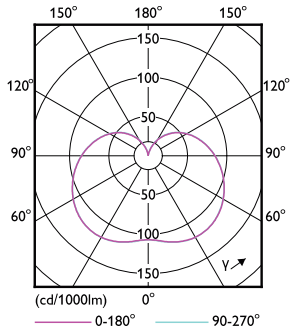

TrueForce Core LED Industrial and Retail (Highbay – HPI/SON/HPL)

Photometric data

LEDTrueForce HB EX39 200D 75