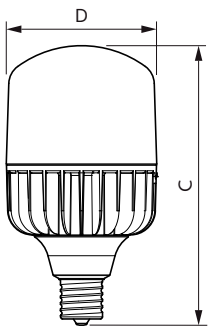

Product data

General Information		Luminous Efficacy (rated) (Nom)	
Cap-Base	EX39 [Exclusionary Mogul Screw]		113.00 lm/W
Nominal Lifetime (Nom)	25000 h	Color Consistency	<6
Switching Cycle	50000X	Color Rendering Index (Nom)	80
Technical Type	75-175W	LLMF At End Of Nominal Lifetime (Nom)	70 %
Light Technical		Operating and Electrical	
Color Code	850 [CCT of 5000K]	Input Frequency	50 to 60 Hz
Beam Angle (Nom)	240 °	Power (Rated) (Nom)	75 W
Initial lumen (Nom)	8500 lm	Lamp Current (Nom)	650 mA
Luminous Flux (Rated) (Nom)	8500 lm	Wattage Equivalent	175 W
Color Designation	Daylight	Starting Time (Nom)	0.5 s
Correlated Color Temperature (Nom)	5000 K	Warm Up Time to 60% Light (Nom)	0.5 s
		Power Factor (Nom)	0.9

Product Data	
Order product name	75HB/LED/850/ND FB 4/1
EAN/UPC - Product	046677542313
Order code	542316
Numerator - Quantity Per Pack	1
Numerator - Packs per outer box	4
Material Nr. (12NC)	929001990504
Net Weight (Piece)	0.648 kg

Dimensional drawing

TForce HB 85-80W EX39 850 200D

Product	D	C
75HB/LED/850/ND FB 4/1	141 mm	267 mm

Photometric data

LEDTrueForce HB EX39 200D 75 850

LEDTrueForce HB EX39 200D 75 850

TrueForce Core LED Industrial and Retail (Highbay – HPI/SON/HPL)