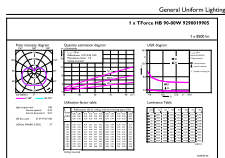

Dimensional drawing

TForce HB 85-80W EX39 850 200D

Product	D	C
75HB/LED/850/ND FB 4/1	141 mm	267 mm

Photometric data

LEDTrueForce HB EX39 200D 75 850

LEDTrueForce HB EX39 200D 75 850

TrueForce Core LED Industrial and Retail (Highbay – HPI/SON/HPL)