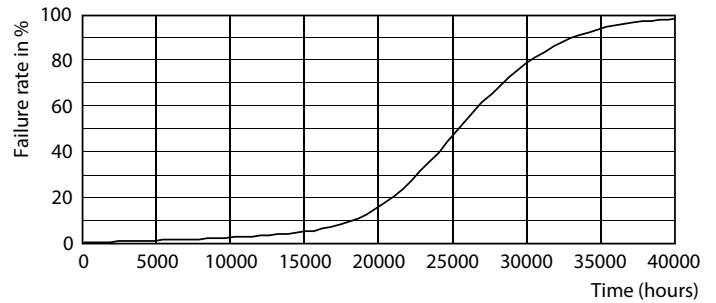

Product data

General Information		Luminous Efficacy (rated) (Nom)	
Cap-Base	EX39 [Exclusionary Mogul Screw]		113.00 lm/W
Nominal Lifetime (Nom)	25000 h	Color Consistency	<6
Switching Cycle	50000X	Color Rendering Index (Nom)	80
Technical Type	75-175W	LLMF At End Of Nominal Lifetime (Nom)	70 %
Light Technical		Operating and Electrical	
Color Code	850 [CCT of 5000K]	Input Frequency	50 to 60 Hz
Beam Angle (Nom)	240 °	Power (Rated) (Nom)	75 W
Initial lumen (Nom)	8500 lm	Lamp Current (Nom)	650 mA
Luminous Flux (Rated) (Nom)	8500 lm	Wattage Equivalent	175 W
Color Designation	Daylight	Starting Time (Nom)	0.5 s
Correlated Color Temperature (Nom)	5000 K	Warm Up Time to 60% Light (Nom)	0.5 s
		Power Factor (Nom)	0.9

Photometric data

LEDTrueForce HB EX39 200D 75

Lifetime

LEDTrueForce HB EX39 200D

LEDTrueForce HB EX39 200D