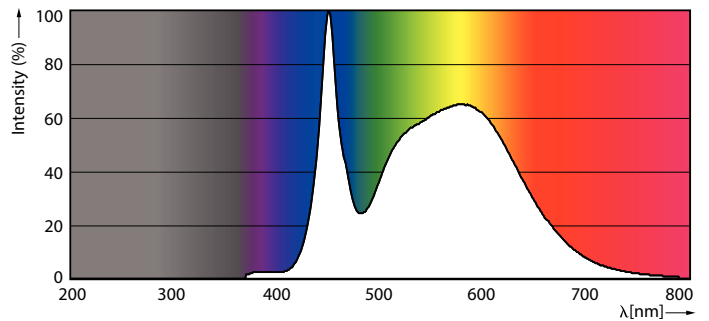

LEDTrueForce HB EX39 200D 75 850

LEDTrueForce HB EX39 200D 75 850