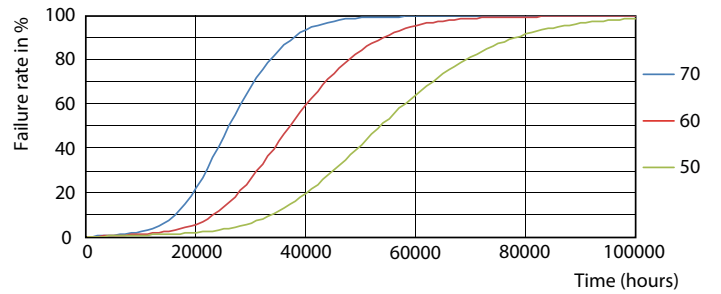

Photometric data

LEDtube 10W G13 850 ND

Lifetime

LEDtube 10W G13 850 ND

LEDtube 10W G13 850 ND

LEDtube 10W G13 850 ND

LEDtube 10W G13 850 ND

T8