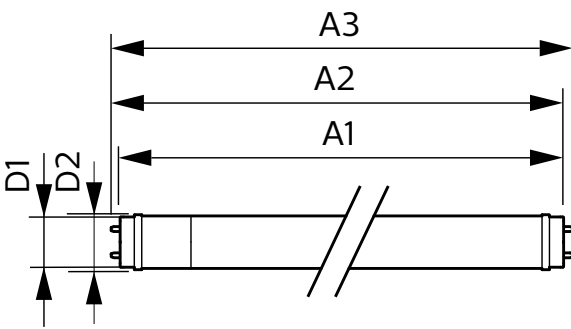

Controls and Dimming	
Dimmable	No

Mechanical and Housing	
Product Length	1200 mm

T8

Approval and Application

Energy Saving Product	Yes
Approbation Marks	UL certificate RoHS compliance DLC compliance
Energy Certifications	DLC Standard
DesignLights Consortium Qualified Product List	-

Product Data

Order product name	10T8/COR/48-850/IF16/G 25/1
--------------------	-----------------------------

EAN/UPC - Product	046677541996
Order code	541994
Numerator - Quantity Per Pack	1
Numerator - Packs per outer box	25
Material Nr. (12NC)	929001991804
Net Weight (Piece)	0.215 kg
Model Number	9290019918

Dimensional drawing

TLED 1200mmT8 120-277 10.5W 1650lm 5000K

Product	D1	D2	A1	A2	A3
10T8/COR/48-850/IF16/G 25/1	25.7 mm	28 mm	1198.1 mm	1205.2 mm	1212.3 mm

Photometric data

LEDtube 10W G13 850 ND

LEDtube 10W G13 850 ND