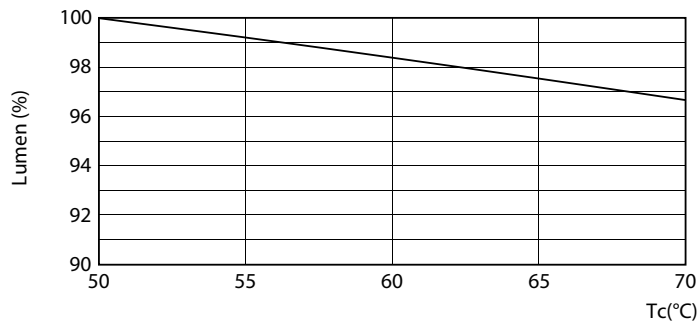

T8

Lifetime

LEDtube 10W G13 850 ND