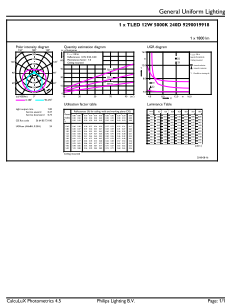

Controls and Dimming	
Dimmable	No

Mechanical and Housing	
Product Length	1200 mm

T8

Approval and Application

Energy Saving Product	Yes
Approbation Marks	UL certificate RoHS compliance DLC compliance
Energy Certifications	DLC Standard
DesignLights Consortium Qualified Product List	-

Product Data

Order product name	10T8/COR/48-850/IF16/G 25/1
--------------------	-----------------------------

EAN/UPC - Product	046677541996
Order code	541994
Numerator - Quantity Per Pack	1
Numerator - Packs per outer box	25
Material Nr. (12NC)	929001991804
Net Weight (Piece)	0.215 kg
Model Number	9290019918

Dimensional drawing

TLED 1200mmT8 120-277 10.5W 1650lm 5000K

Product	D1	D2	A1	A2	A3
10T8/COR/48-850/IF16/G 25/1	25.7 mm	28 mm	1198.1 mm	1205.2 mm	1212.3 mm

Photometric data

LEDtube 10W G13 850 ND

LEDtube 10W G13 850 ND

Photometric data

LEDtube 10W G13 850 ND

Lifetime

LEDtube 10W G13 850 ND

LEDtube 10W G13 850 ND

LEDtube 10W G13 850 ND

LEDtube 10W G13 850 ND

T8