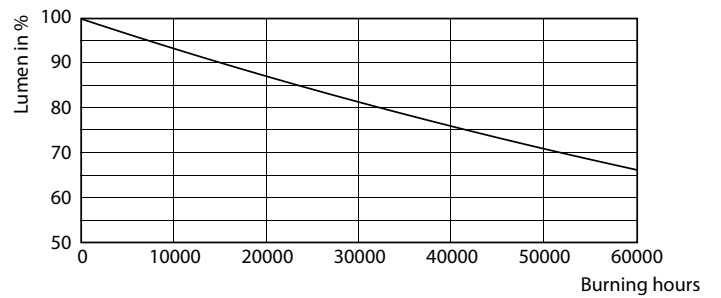

Photometric data

LEDtube 10W G13 850 ND

Lifetime

LEDtube 10W G13 850 ND

LEDtube 10W G13 850 ND

LEDtube 10W G13 850 ND

LEDtube 10W G13 850 ND

T8