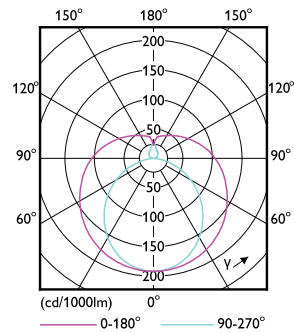

Dimensional drawing

TLED 1200mmT8 120-277 10.5W 1650lm 5000K

Product	D1	D2	A1	A2	A3
10T8/COR/48-850/IF16/G 25/1	25.7 mm	28 mm	1198.1 mm	1205.2 mm	1212.3 mm

Photometric data

LEDtube 10W G13 850 ND

LEDtube 10W G13 850 ND