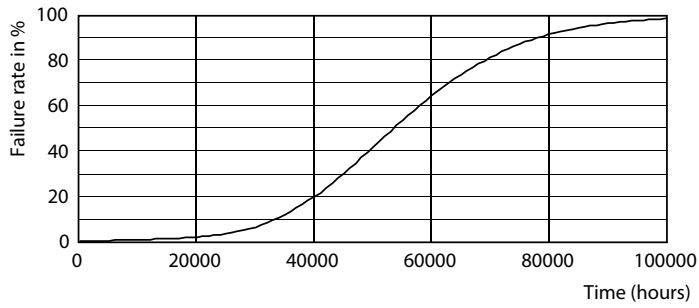

LEDtube G5 25W