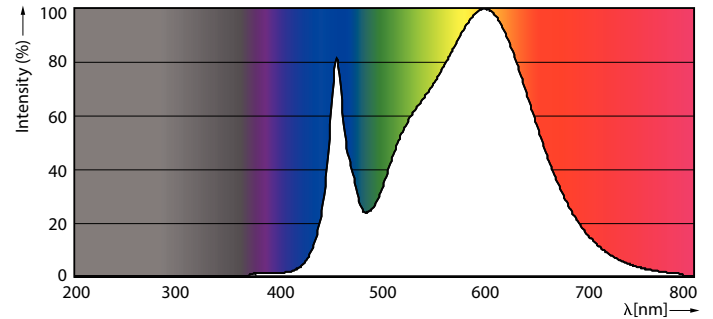

LEDtube G5 3500K