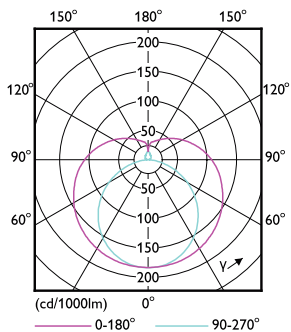

Product data

General Information	
Base	G5 [G5]
EU RoHS compliant	Yes
Nominal Lifetime (Nom)	50000 h
Switching Cycle	50000X
Light Technical	
Color Code	835 [CCT of 3500K]
Beam Angle (Nom)	200 °
Initial lumen (Nom)	3300 lm
Correlated Color Temperature (Nom)	3500 K
Color Consistency	<6
Color Rendering Index (Nom)	80
LLMF At End Of Nominal Lifetime (Nom)	70 %
Operating and Electrical	
Input Frequency	50 to 60 Hz
Power (Rated) (Nom)	25 W
Lamp Current (Max)	210 mA
Lamp Current (Min)	95 mA
Starting Time (Nom)	0.45 s

Dimensional drawing

TLED 120-277V25W-54W 3300lm 3500K G5 ND

Product	D1	D2	A1	A2	A3
25T5HO/COR/46-835/MF33/G 25/1	15.3 mm	18.6 mm	1147.8 mm	1154.9 mm	1162 mm

Photometric data

LEDtube G5 3500K

LEDtube G5 3500K