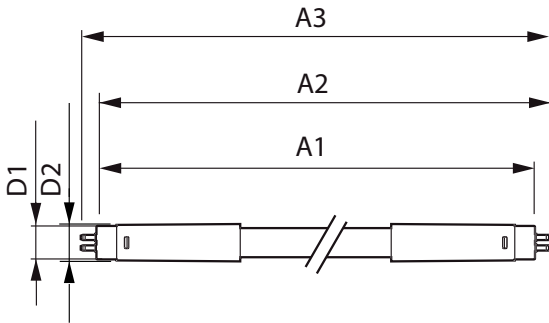

Product data

General Information	
Base	G5 [G5]
EU RoHS compliant	Yes
Nominal Lifetime (Nom)	50000 h
Switching Cycle	50000X
Light Technical	
Color Code	835 [CCT of 3500K]
Beam Angle (Nom)	200 °
Initial lumen (Nom)	3300 lm
Correlated Color Temperature (Nom)	3500 K
Color Consistency	<6
Color Rendering Index (Nom)	80
LLMF At End Of Nominal Lifetime (Nom)	70 %
Operating and Electrical	
Input Frequency	50 to 60 Hz
Power (Rated) (Nom)	25 W
Lamp Current (Max)	210 mA
Lamp Current (Min)	95 mA
Starting Time (Nom)	0.45 s

Warm Up Time to 60% Light (Nom)	0.5 s
Power Factor (Nom)	0.9
Voltage (Nom)	120-277 V
Temperature	
T-Ambient (Max)	45 °C
T-Ambient (Min)	-20 °C
T-Storage (Max)	65 °C
T-Storage (Min)	-40 °C
T-Case Maximum (Nom)	75 °C
Controls and Dimming	
Dimmable	No
Mechanical and Housing	
Product Length	1200 mm
Approval and Application	
Energy Saving Product	Yes

T5

Approbation Marks	RoHS compliance UL certificate DLC compliance
Product Data	
Order product name	25T5HO/COR/46-835/MF33/G 25/1
EAN/UPC - Product	046677542054
Order code	542050

Numerator - Quantity Per Pack	1
Numerator - Packs per outer box	25
Material Nr. (12NC)	929001992504
Net Weight (Piece)	0.215 kg
Model Number	9290019925

Dimensional drawing

TLED 120-277V25W-54W 3300lm 3500K G5 ND

Product	D1	D2	A1	A2	A3
25T5HO/COR/46-835/MF33/G 25/1	15.3 mm	18.6 mm	1147.8 mm	1154.9 mm	1162 mm

Photometric data

LEDtube G5 3500K

LEDtube G5 3500K