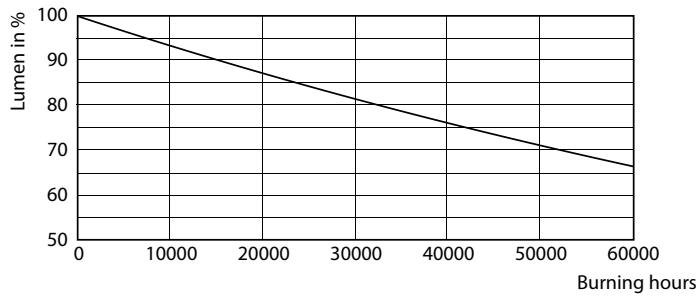

Product data

General Information	
Base	G5 [G5]
EU RoHS compliant	Yes
Nominal Lifetime (Nom)	50000 h
Switching Cycle	50000X
Light Technical	
Color Code	835 [CCT of 3500K]
Beam Angle (Nom)	200 °
Initial lumen (Nom)	3300 lm
Correlated Color Temperature (Nom)	3500 K
Color Consistency	<6
Color Rendering Index (Nom)	80
LLMF At End Of Nominal Lifetime (Nom)	70 %
Operating and Electrical	
Input Frequency	50 to 60 Hz
Power (Rated) (Nom)	25 W
Lamp Current (Max)	210 mA
Lamp Current (Min)	95 mA
Starting Time (Nom)	0.45 s

LEDtube G5 25W

Lifetime

LEDtube G5 25W LifetimeVsTc

LEDtube G5 25W FailureRate

LEDtube G5 25W

LEDtube G5 25W LumenVsTc

LEDtube G5 25W