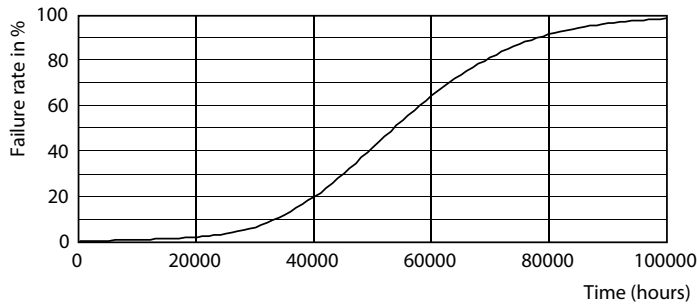

Product data

General Information	
Base	G5 [G5]
EU RoHS compliant	Yes
Nominal Lifetime (Nom)	50000 h
Switching Cycle	50000X
Light Technical	
Color Code	841 [CCT of 4100K (841)]
Beam Angle (Nom)	200 °
Initial lumen (Nom)	3500 lm
Correlated Color Temperature (Nom)	4000 K
Color Consistency	<6
Color Rendering Index (Nom)	80
LLMF At End Of Nominal Lifetime (Nom)	70 %
Operating and Electrical	
Input Frequency	50 to 60 Hz
Power (Rated) (Nom)	25 W
Lamp Current (Max)	210 mA
Lamp Current (Min)	95 mA
Starting Time (Nom)	0.45 s

LEDtube G5 4000K

LEDtube G5 25W

Lifetime

LEDtube G5 25W LifetimeVsTc

LEDtube G5 25W FailureRate

LEDtube G5 25W

LEDtube G5 25W LumenVsTc

LEDtube G5 25W