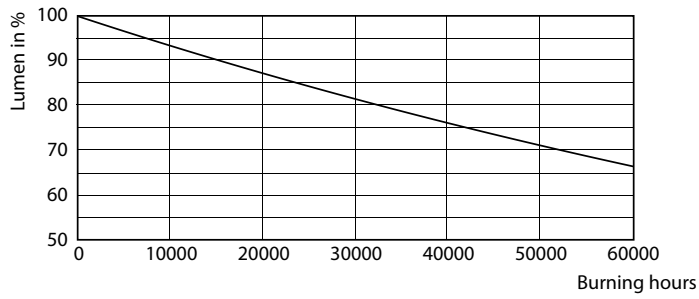

Product data

General Information	
Base	G5 [G5]
EU RoHS compliant	Yes
Nominal Lifetime (Nom)	50000 h
Switching Cycle	50000X
Light Technical	
Color Code	841 [CCT of 4100K (841)]
Beam Angle (Nom)	200 °
Initial lumen (Nom)	3500 lm
Correlated Color Temperature (Nom)	4000 K
Color Consistency	<6
Color Rendering Index (Nom)	80
LLMF At End Of Nominal Lifetime (Nom)	70 %
Operating and Electrical	
Input Frequency	50 to 60 Hz
Power (Rated) (Nom)	25 W
Lamp Current (Max)	210 mA
Lamp Current (Min)	95 mA
Starting Time (Nom)	0.45 s

LEDtube G5 4000K

LEDtube G5 25W

Lifetime

LEDtube G5 25W LifetimeVsTc

LEDtube G5 25W FailureRate

LEDtube G5 25W

LEDtube G5 25W LumenVsTc

LEDtube G5 25W