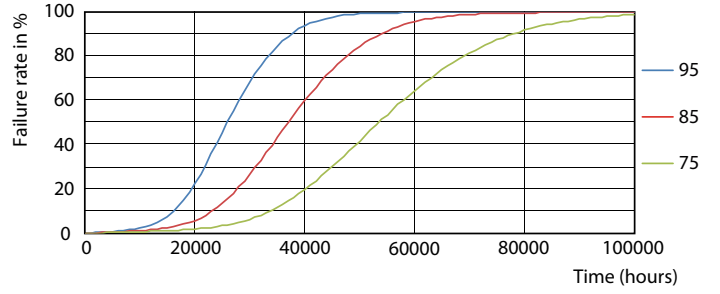

Lifetime

LEDtube G5 25W LifetimeVsTc