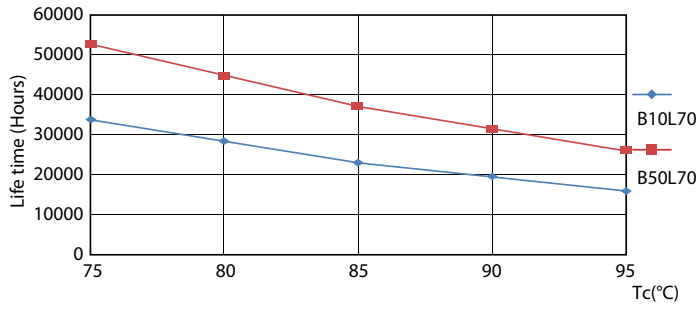

Lifetime

LEDtube G5 25W LifetimeVsTc