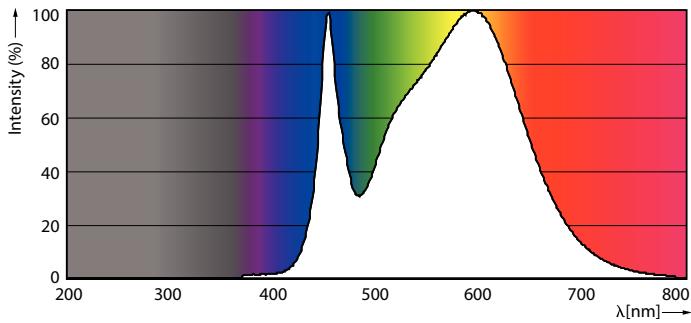

Photometric data

General Uniform Lighting

LEDtube G5 4000K

LEDtube G5 4000K