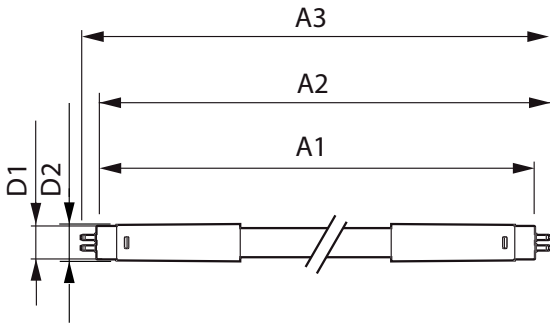

Product data

General Information	
Base	G5 [G5]
EU RoHS compliant	Yes
Nominal Lifetime (Nom)	50000 h
Switching Cycle	50000X
Light Technical	
Color Code	841 [CCT of 4100K (841)]
Beam Angle (Nom)	200 °
Initial lumen (Nom)	3500 lm
Correlated Color Temperature (Nom)	4000 K
Color Consistency	<6
Color Rendering Index (Nom)	80
LLMF At End Of Nominal Lifetime (Nom)	70 %
Operating and Electrical	
Input Frequency	50 to 60 Hz
Power (Rated) (Nom)	25 W
Lamp Current (Max)	210 mA
Lamp Current (Min)	95 mA
Starting Time (Nom)	0.45 s

Warm Up Time to 60% Light (Nom)	0.5 s
Power Factor (Nom)	0.9
Voltage (Nom)	120-277 V
Temperature	
T-Ambient (Max)	45 °C
T-Ambient (Min)	-20 °C
T-Storage (Max)	65 °C
T-Storage (Min)	-40 °C
T-Case Maximum (Nom)	75 °C
Controls and Dimming	
Dimmable	No
Mechanical and Housing	
Product Length	1200 mm
Approval and Application	
Energy Saving Product	Yes

T5

Approbation Marks	RoHS compliance UL certificate DLC compliance
Product Data	
Order product name	25T5HO/COR/46-840/MF35/G 25/1
EAN/UPC - Product	046677542061
Order code	542068

Numerator - Quantity Per Pack	1
Numerator - Packs per outer box	25
Material Nr. (12NC)	929001992604
Net Weight (Piece)	0.215 kg
Model Number	9290019926

Dimensional drawing

TLED 120-277V25W-54W 3500lm 4000K G5 ND

Product	D1	D2	A1	A2	A3
25T5HO/COR/46-840/ MF35/G 25/1	15.3 mm	18.6 mm	1147.8 mm	1154.9 mm	1162 mm

Photometric data

General Uniform Lighting

LEDtube G5 4000K