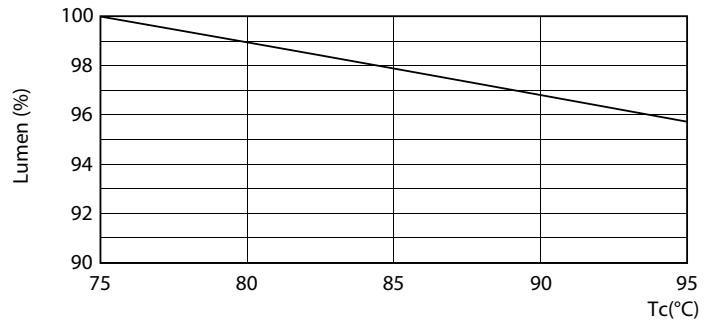

LEDtube G5 25W LumenVsTc

LEDtube G5 25W FailureRate