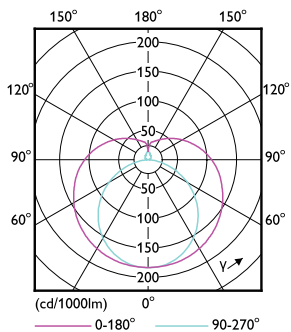

LEDtube G5 25W