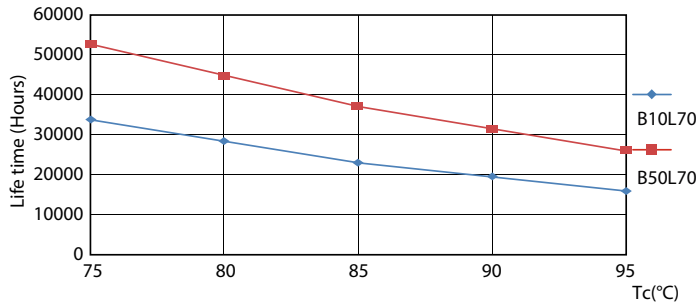

CorePro LEDtube MainsFit T5

Lifetime

LEDtube G5 25W LifetimeVsTc