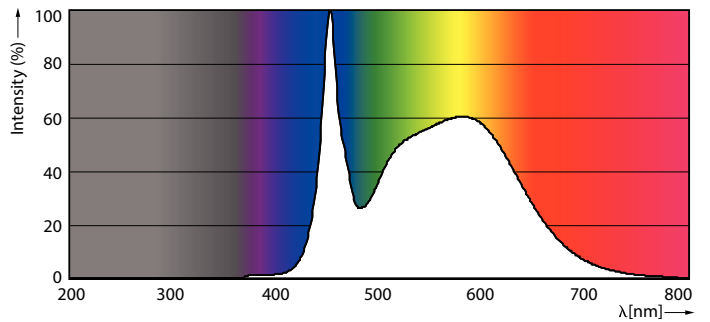

LEDtube G5 5000K