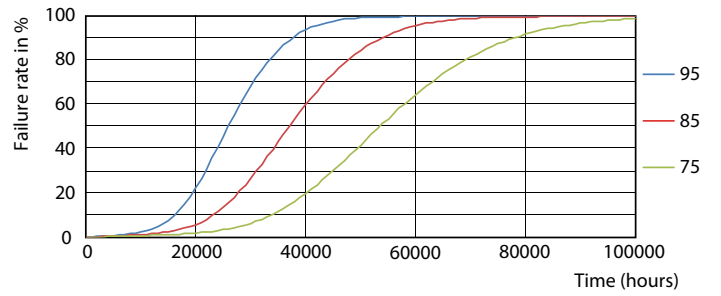

CorePro LEDtube MainsFit T5

Lifetime

LEDtube G5 25W LifetimeVsTc