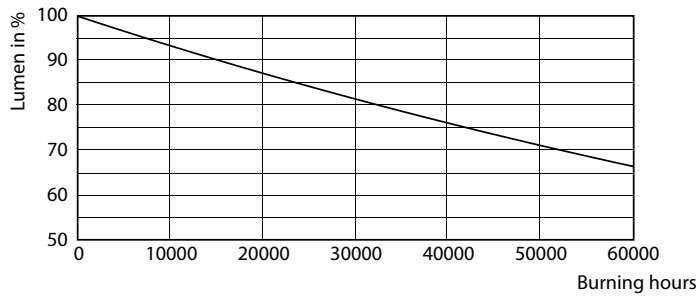

## Lifetime

LEDtube G5 25W LifetimeVsTc

LEDtube G5 25W FailureRate

LEDtube G5 25W

LEDtube G5 25W LumenVsTc

LEDtube G5 25W