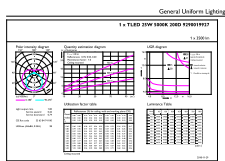

Photometric data