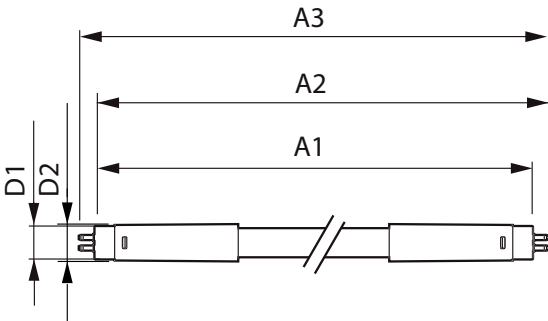

CorePro LEDtube MainsFit T5

Approval and Application

Energy Saving Product	Yes
Approbation Marks	RoHS compliance UL certificate DLC compliance

Product Data

Order product name	25T5HO/COR/46-850/MF35/G 25/1
EAN/UPC - Product	046677542078

Order code	542076
Numerator - Quantity Per Pack	1
Numerator - Packs per outer box	25
Material Nr. (12NC)	929001992704
Net Weight (Piece)	0.215 kg
Model Number	9290019927

Dimensional drawing

TLED 120-277V25W-54W 3500lm 5000K G5 ND

Product	D1	D2	A1	A2	A3
25T5HO/COR/46-850/ MF35/G 25/1	15.3 mm	18.6 mm	1147.8 mm	1154.9 mm	1162 mm

Photometric data