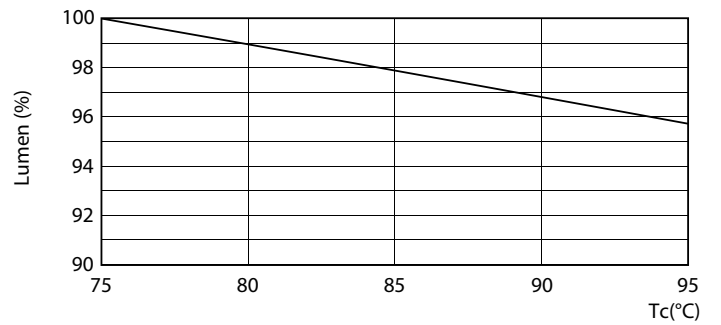

LEDtube G5 25W LumenVsTc

LEDtube G5 25W FailureRate