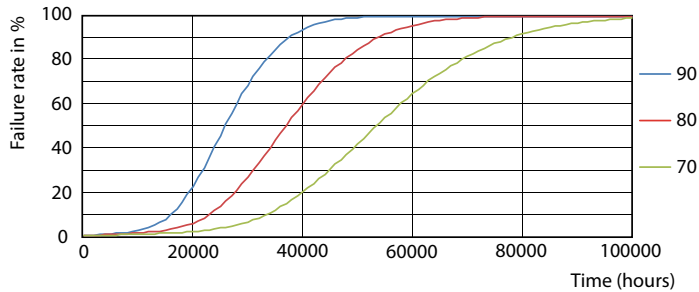

LEDtube 16W G13 840 24D ND

LEDtube 16W G13 840 24D ND