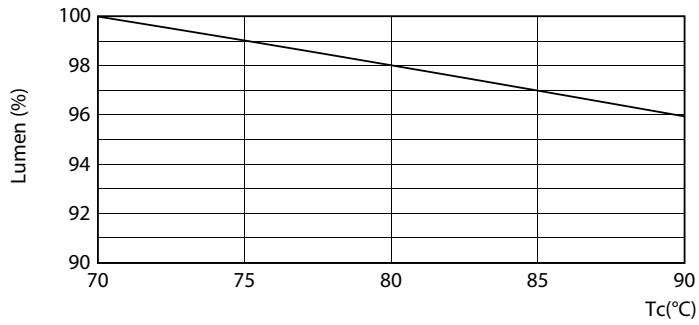

LEDtube 16W G13 840 24D ND

LEDtube 16W G13 840 24D ND