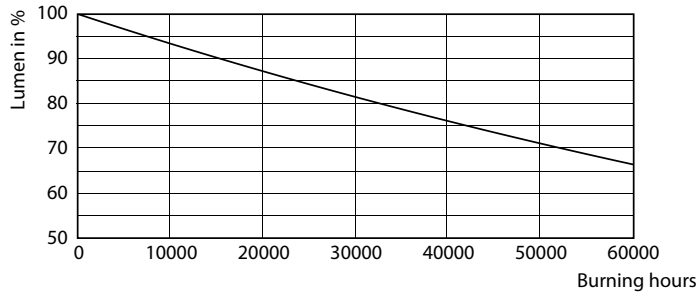

LED InstantFit Lamps

Lifetime