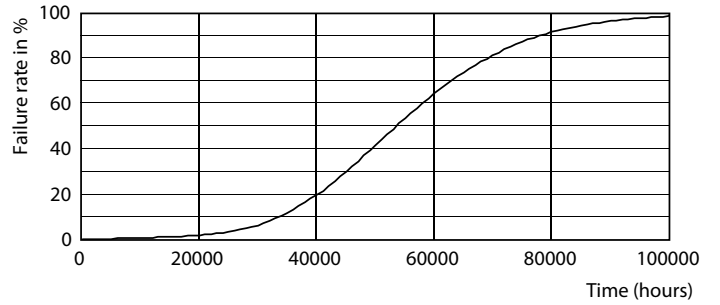

LEDtube 16W G13 840 24D ND

LED InstantFit Lamps

Lifetime