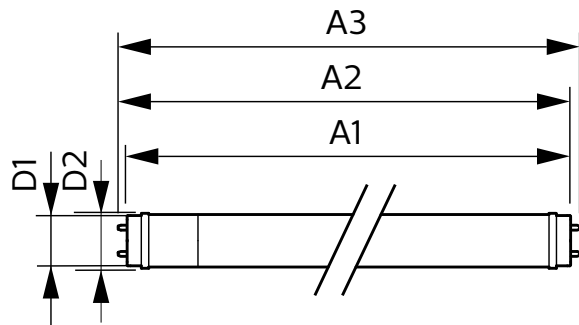

LED InstantFit Lamps

16T8/LED/48-840/MF18/G/Clear 1/4 FFP

Philips LED T8 InstantFit Lamps are an ideal energy saving choice for existing linear fluorescent fixtures.

Product data

General Information		Voltage (Nom)	
Cap-Base	G13 [Medium Bi-Pin Fluorescent]	120-277 V	
Nominal Lifetime (Nom)	36000 h	Temperature	
Switching Cycle	50000X	T-Ambient (Max)	45 °C
B50L70	36000 h	T-Ambient (Min)	-20 °C
Light Technical		T-Storage (Max)	65 °C
Color Code	840 [CCT of 4000K]	T-Storage (Min)	-40 °C
Beam Angle (Nom)	240 °	T-Case Maximum (Nom)	70 °C
Luminous Flux (Nom)	1800 lm	Controls and Dimming	
Luminous Flux (Rated) (Nom)	1800 lm	Dimmable	No
Rated Beam Angle	240 °	Mechanical and Housing	
Correlated Color Temperature (Nom)	4000 K	Product Length	1200 mm
Color Consistency	<6	Approval and Application	
Color Rendering Index (Nom)	80	Energy Saving Product	Yes
LLMF At End Of Nominal Lifetime (Nom)	70 %	Approval Marks	UL certificate RoHS compliance
Operating and Electrical		Product Data	
Input Frequency	50 to 60 Hz	Order product name	16T8/LED/48-840/MF18/G/Clear 1/4 FFP
Power (Rated) (Nom)	16 W	EAN/UPC - Product	50046677542509
Lamp Current (Max)	130 mA	Order code	929001997603
Lamp Current (Min)	47 mA	Numerator - Quantity Per Pack	1
Starting Time (Nom)	0.5 s	Numerator - Packs per outer box	1
Warm Up Time to 60% Light (Nom)	0.5 s		
Power Factor (Nom)	0.9		

LED InstantFit Lamps

Material Nr. (12NC)	929001997603
Net Weight (Piece)	0.250 kg

Warnings and Safety

- Philips LED T8 InstantFit lamps will only operate properly on compatible instant-start ballasts. Please refer to the Philips LED T8 InstantFit Installation Guide, which can be obtained through your local Philips Sales Representative, or visit www.philips.com/tled

Dimensional drawing

TLED 1200mm 16-32W 1800lm 4000K G13

Product	D1	D2	A1	A2	A3
16T8/LED/48-840/MF18/G/	25.7 mm	28 mm	1198 mm	1205 mm	1212 mm
Clear 1/4 FFP					

Photometric data

LEDtube 16W G13 840 24D ND

LEDtube 16W G13 840 24D ND