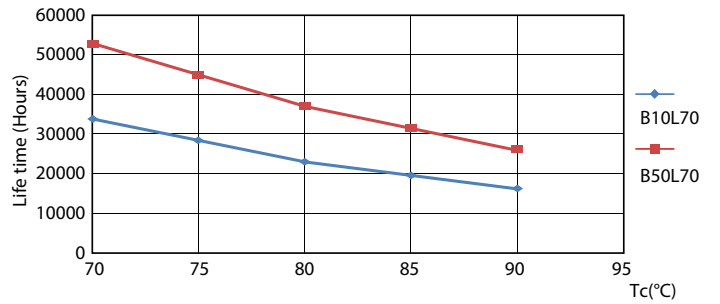

LEDtube 16W G13 840 24D ND