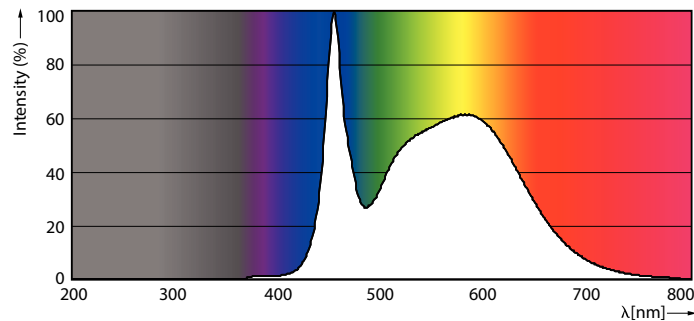

Photometric data

LEDtube 16W G13 840 24D ND

LEDtube 16W G13 840 24D ND