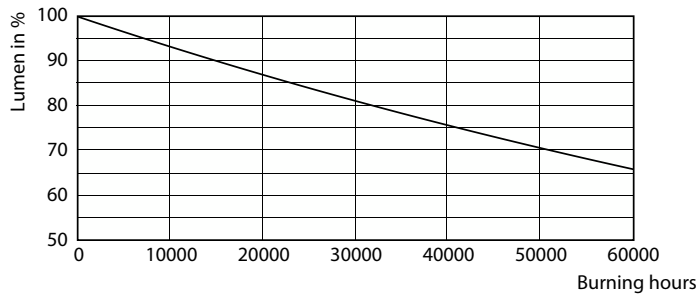

Lifetime

Lumen Maintenance Diagram - TForce LED Road 42-25W E27 740