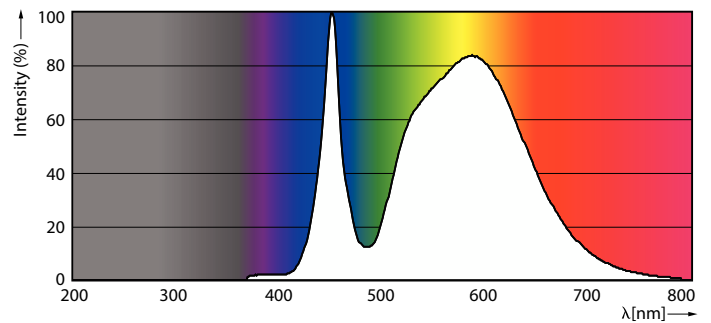

TrueForce LED Public (Road – SON)

Voltage (nom.)	50-60 V
Temperature	
T-Case maximum (nom.)	95 °C
Controls and Dimming	
Dimmable	No
Mechanical and Housing	
Lamp Finish	Clear
Bulb shape	Others
Approval and Application	
Energy Efficiency Class	D
Energy consumption kWh/1,000 hours	25 kWh

EPREL registration number	403602
Product Data	
Order product name	TForce LED Road 42-25W E27 740
Full product name	TrueForce LED Road 42-25W E27 740
Full EOC	871869963253300
Order code	63253300
Material no. (12 NC)	929001999502
SAP numerator – quantity per pack	1
EAN/UPC – Product/Case	8718699632533
Numerator – packs per outer box	6
EAN/UPC - Case	8718699632540

Dimensional drawing

Product	D	C
TForce LED Road 42-25W E27 740	61 mm	200 mm

Photometric data

General uniform lighting - TForce LED Road 42-25W E27 740

Spectral Power Distribution Colour - TForce LED Road 42-25W E27 740