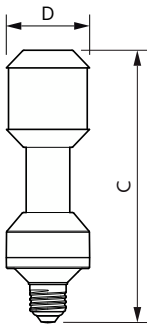

Warnings and Safety

• Please refer to the installation guide or consult a Philips Lighting representative for the wiring diagram and instructions.

Product data

General Information		Operating and Electrical	
Cap base	E27 [E27]	Luminous efficacy (rated) (nom.)	168.00 lm/W
Nominal lifetime	50,000 h	Colour consistency	<6
Switching Cycle	50,000	Colour rendering index (CRI)	70
Lighting Technology	LED	LLMF at end of nominal lifetime (nom.)	70 %
Flux measurement reference	Sphere	Line Frequency	50 Hz
CE mark	Yes	Input frequency	50 Hz
EU RoHS compliant	Yes	Power Consumption	25 W
Colour Code	740 [CCT of 4000K]	Lamp current (nom.)	800 mA
Luminous Flux	4,200 lm	Starting time (nom.)	0.5 s
Colour designation	Cool White (CW)	Warm-up time to 60% light	0.5 s
Correlated Colour Temperature	4000 K	Power Factor (Fraction)	0.9

Dimensional drawing

Product	D	C
TForce LED Road 42-25W E27 740	61 mm	200 mm

Photometric data

General uniform lighting - TForce LED Road 42-25W E27 740

Spectral Power Distribution Colour - TForce LED Road 42-25W E27 740