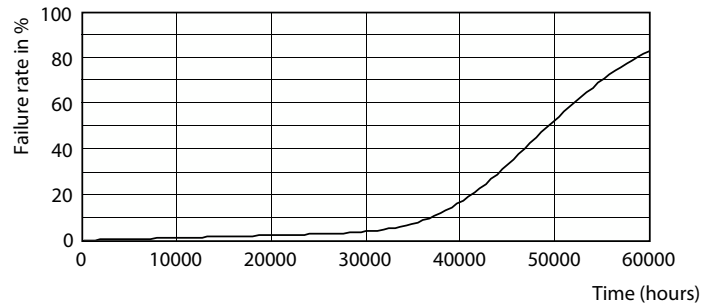

Warnings and Safety

• Please refer to the installation guide or consult a Philips Lighting representative for the wiring diagram and instructions.

Product data

General Information		Operating and Electrical	
Cap base	E27 [E27]	Luminous efficacy (rated) (nom.)	168.00 lm/W
Nominal lifetime	50,000 h	Colour consistency	<6
Switching Cycle	50,000	Colour rendering index (CRI)	70
Lighting Technology	LED	LLMF at end of nominal lifetime (nom.)	70 %
Flux measurement reference	Sphere	Line Frequency	50 Hz
CE mark	Yes	Input frequency	50 Hz
EU RoHS compliant	Yes	Power Consumption	25 W
Colour Code	740 [CCT of 4000K]	Lamp current (nom.)	800 mA
Luminous Flux	4,200 lm	Starting time (nom.)	0.5 s
Colour designation	Cool White (CW)	Warm-up time to 60% light	0.5 s
Correlated Colour Temperature	4000 K	Power Factor (Fraction)	0.9

TrueForce LED Public (Road – SON)

Photometric data

Light Distribution Diagram - TForce LED Road 42-25W E27 740

Lifetime

Lumen Maintenance Diagram - TForce LED Road 42-25W E27 740

Life Expectancy Diagram - TForce LED Road 42-25W E27 740