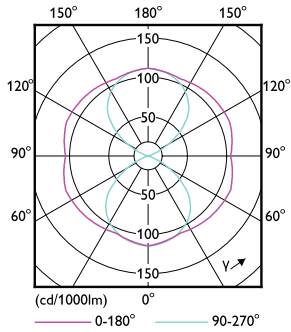

Warnings and Safety

• Please refer to the installation guide or consult a Philips Lighting representative for the wiring diagram and instructions.

Product data

General Information		Operating and Electrical	
Cap base	E27 [E27]	Luminous efficacy (rated) (nom.)	168.00 lm/W
Nominal lifetime	50,000 h	Colour consistency	<6
Switching Cycle	50,000	Colour rendering index (CRI)	70
Lighting Technology	LED	LLMF at end of nominal lifetime (nom.)	70 %
Flux measurement reference	Sphere	Line Frequency	50 Hz
CE mark	Yes	Input frequency	50 Hz
EU RoHS compliant	Yes	Power Consumption	25 W
Colour Code	740 [CCT of 4000K]	Lamp current (nom.)	800 mA
Luminous Flux	4,200 lm	Starting time (nom.)	0.5 s
Colour designation	Cool White (CW)	Warm-up time to 60% light	0.5 s
Correlated Colour Temperature	4000 K	Power Factor (Fraction)	0.9

Dimensional drawing

Product	D	C
TForce LED Road 42-25W E27 740	61 mm	200 mm

Photometric data

General uniform lighting - TForce LED Road 42-25W E27 740

Spectral Power Distribution Colour - TForce LED Road 42-25W E27 740

TrueForce LED Public (Road – SON)

Photometric data

Light Distribution Diagram - TForce LED Road 42-25W E27 740

Lifetime

Lumen Maintenance Diagram - TForce LED Road 42-25W E27 740

Life Expectancy Diagram - TForce LED Road 42-25W E27 740