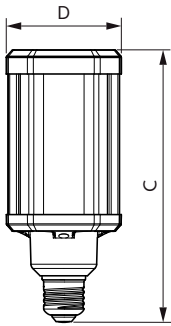

TrueForce LED Public (Urban/Road – HPL/SON)

Controls and Dimming

Dimmable	No

Mechanical and Housing

Bulb finish	Clear (CL)

Approval and Application

Energy efficiency label (EEL)	A++
Energy Consumption kWh/1000 h	21 kWh

Product Data

Full product code	871869963814600

Order product name	TrueForce LED HPL ND 28-21W E27 830
EAN/UPC – product	8718699638146
Order code	63814600
Numerator – quantity per pack	1
Numerator – packs per outer box	6
Material no. (12NC)	929002006102
Net weight (piece)	0.370 kg

Dimensional drawing

Tforce LED HPL ND 3klm E27 830 CL IP65