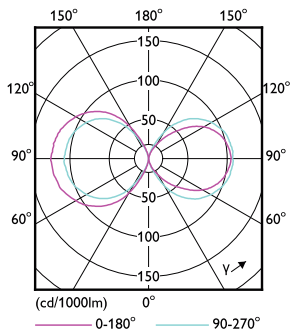

### Product data

General Information		Color rendering index (nom.)	
Cap base	E27 [ E27]		80
Nominal lifetime (nom.)	50000 h	LLMF at end of nominal lifetime (nom.)	70 %
Switching cycle	50000X	<b>Operating and Electrical</b>	
Technical type	21-80W	Input frequency	50 to 60 Hz
<b>Light Technical</b>		Power (Rated) (Nom)	21 W
Colour code	830 [ CCT of 3,000 K]	Lamp current (nom.)	95 mA
Beam Angle (Nom)	360 °	Starting time (nom.)	0.45 s
Luminous flux (nom.)	2850 lm	Warm-up time to 60% light (nom.)	0.45 s
Luminous flux (rated) (nom.)	2850 lm	Power factor (nom.)	0.95
Colour designation	White (WH)	Voltage (Nom)	220-240 V
Correlated colour temperature (nom.)	3000 K	<b>Temperature</b>	
Luminous efficacy (rated) (nom.)	135.00 lm/W	T-Case maximum (nom.)	80 °C
Colour consistency	<6		

## Product Data

Full product code	871869963814600
-------------------	-----------------

Order product name	TrueForce LED HPL ND 28-21W E27 830
EAN/UPC – product	8718699638146
Order code	63814600
Numerator – quantity per pack	1
Numerator – packs per outer box	6
Material no. (12NC)	929002006102
Net weight (piece)	0.370 kg

## Photometric data