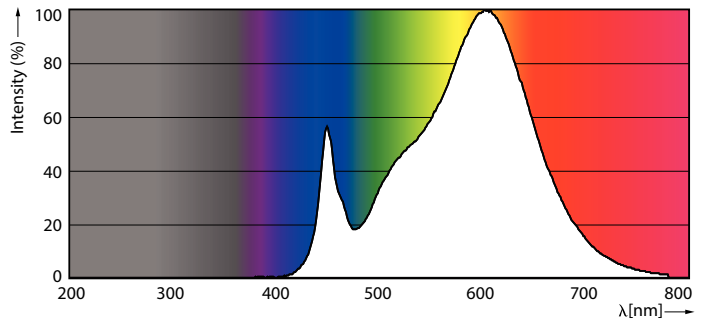

### Product data

General Information		Color rendering index (nom.)	
Cap base	E27 [ E27]		80
Nominal lifetime (nom.)	50000 h	LLMF at end of nominal lifetime (nom.)	70 %
Switching cycle	50000X	<b>Operating and Electrical</b>	
Technical type	21-80W	Input frequency	50 to 60 Hz
<b>Light Technical</b>		Power (Rated) (Nom)	21 W
Colour code	830 [ CCT of 3,000 K]	Lamp current (nom.)	95 mA
Beam Angle (Nom)	360 °	Starting time (nom.)	0.45 s
Luminous flux (nom.)	2850 lm	Warm-up time to 60% light (nom.)	0.45 s
Luminous flux (rated) (nom.)	2850 lm	Power factor (nom.)	0.95
Colour designation	White (WH)	Voltage (Nom)	220-240 V
Correlated colour temperature (nom.)	3000 K	<b>Temperature</b>	
Luminous efficacy (rated) (nom.)	135.00 lm/W	T-Case maximum (nom.)	80 °C
Colour consistency	<6		

## Product Data

Full product code	871869963814600
-------------------	-----------------

Order product name	TrueForce LED HPL ND 28-21W E27 830
EAN/UPC – product	8718699638146
Order code	63814600
Numerator – quantity per pack	1
Numerator – packs per outer box	6
Material no. (12NC)	929002006102
Net weight (piece)	0.370 kg

## Photometric data