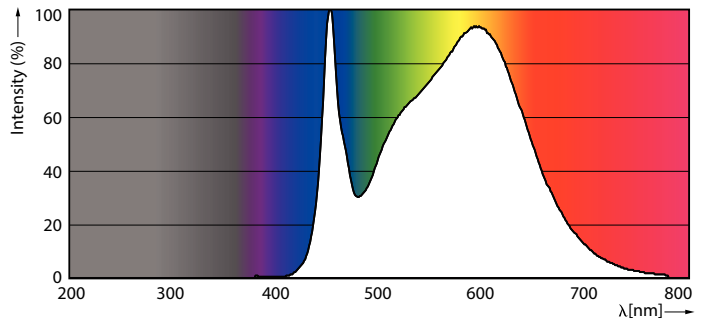

Photometric data