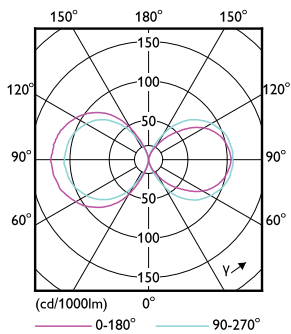

Product data

General Information		Color rendering index (nom.)	
Cap base	E27 [E27]		80
Nominal lifetime (nom.)	50000 h	LLMF at end of nominal lifetime (nom.)	70 %
Switching cycle	50000X		
Technical type	21-80W	Operating and Electrical	
		Input frequency	50 to 60 Hz
		Power (Rated) (Nom)	21 W
		Lamp current (nom.)	95 mA
		Wattage equivalent	80 W
		Starting time (nom.)	0.45 s
		Warm-up time to 60% light (nom.)	0.45 s
		Power factor (nom.)	0.95
		Voltage (Nom)	220-240 V
Light Technical			
Colour code	840 [CCT of 4,000 K]		
Beam Angle (Nom)	360 °		
Luminous flux (nom.)	3000 lm		
Luminous flux (rated) (nom.)	3000 lm		
Colour designation	Cool White (CW)		
Correlated colour temperature (nom.)	4000 K		
Luminous efficacy (rated) (nom.)	142.00 lm/W		
Colour consistency	<6		

Approval and Application

Energy efficiency label (EEL)	A++
Energy Consumption kWh/1000 h	21 kWh

Product Data

Full product code	871869963816000
Order product name	TrueForce LED HPL ND 30-21W E27 840
EAN/UPC – product	8718699638160
Order code	63816000
Numerator – quantity per pack	1
Numerator – packs per outer box	6
Material no. (12NC)	929002006202
Net weight (piece)	0.370 kg

Dimensional drawing

TrueForce LED HPL ND 30-21W E27 840 CL IP65

Product	D	C
TrueForce LED HPL ND 30-21W E27 840	75 mm	178 mm

Photometric data

TrueForce LED Public (Urban/Road – HPL/SON)

Photometric data

© Philips Lighting B.V. 2019. Philips Lighting B.V. Page 1/1