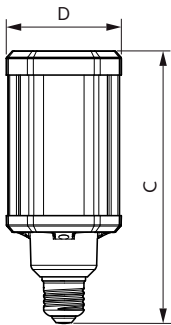

Approval and Application

Energy efficiency label (EEL)	A++
Energy Consumption kWh/1000 h	21 kWh

Product Data

Full product code	871869963816000
Order product name	TrueForce LED HPL ND 30-21W E27 840
EAN/UPC – product	8718699638160
Order code	63816000
Numerator – quantity per pack	1
Numerator – packs per outer box	6
Material no. (12NC)	929002006202
Net weight (piece)	0.370 kg

Dimensional drawing

TrueForce LED HPL ND 30-21W E27 840 CL IP65

Product	D	C
TrueForce LED HPL ND 30-21W E27 840	75 mm	178 mm

Photometric data

TrueForce LED Public (Urban/Road – HPL/SON)

Photometric data

© Philips Lighting B.V. 2019. Philips Lighting B.V. Page 1/1