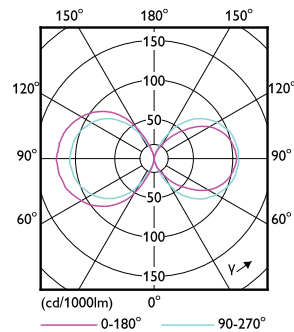

Product data

General Information	
Cap base	E27 [E27]
Nominal lifetime (nom.)	50000 h
Switching cycle	50000X
Technical type	28-125W
Light Technical	
Colour Code	830 [CCT of 3,000 K]
Beam Angle (Nom)	360 °
Lamp Luminous Flux 25°C EL (Nom)	3800 lm
Lamp Luminous Flux (Nom)	3800 lm
Colour Designation	White (WH)
Colour Temperature, horizontal (Nom)	3000 K
Lamp Luminous Efficacy EM (Nom)	135.00 lm/W
Colour consistency	<6

Product Data

Full product code	871869963818400
-------------------	-----------------

Order product name	TrueForce LED HPL ND 38-28W E27 830
EAN/UPC – product	8718699638184
Order code	929002006302
Numerator – quantity per pack	1
Numerator – packs per outer box	6
Material no. (12NC)	929002006302
Net weight (piece)	0.370 kg

Dimensional drawing

Tforce LED HPL ND 4klm E27 830 CL IP65

Product	D	C
TrueForce LED HPL ND 38-28W E27 830	75 mm	178 mm

Photometric data

TrueForce LED Public (Urban/Road – HPL/SON)

Photometric data

LEDTrueForce E27 28W 3000K