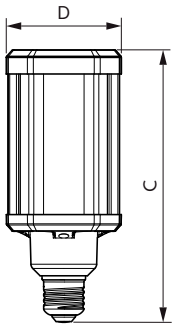

Product data

General Information	
Cap base	E27 [E27]
Nominal lifetime (nom.)	50000 h
Switching cycle	50000X
Technical type	28-125W
Light Technical	
Colour Code	830 [CCT of 3,000 K]
Beam Angle (Nom)	360 °
Lamp Luminous Flux 25°C EL (Nom)	3800 lm
Lamp Luminous Flux (Nom)	3800 lm
Colour Designation	White (WH)
Colour Temperature, horizontal (Nom)	3000 K
Lamp Luminous Efficacy EM (Nom)	135.00 lm/W
Colour consistency	<6

Product Data

Full product code	871869963818400
-------------------	-----------------

Order product name	TrueForce LED HPL ND 38-28W E27 830
EAN/UPC – product	8718699638184
Order code	929002006302
Numerator – quantity per pack	1
Numerator – packs per outer box	6
Material no. (12NC)	929002006302
Net weight (piece)	0.370 kg

Dimensional drawing

Tforce LED HPL ND 4klm E27 830 CL IP65

Product	D	C
TrueForce LED HPL ND 38-28W E27 830	75 mm	178 mm

Photometric data

TrueForce LED Public (Urban/Road – HPL/SON)

Photometric data

LEDTrueForce E27 28W 3000K