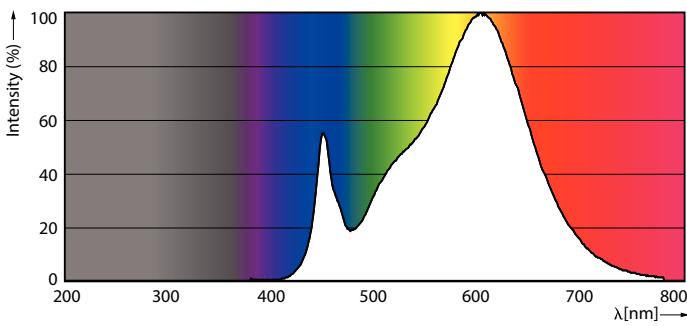

Photometric data