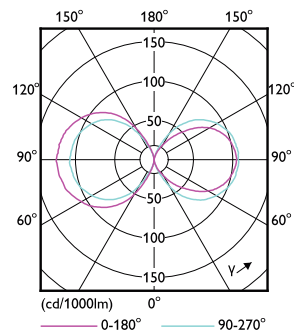

Product data

General Information		Color rendering index (nom.)	
Cap base	E27 [E27]		80
Nominal lifetime (nom.)	50000 h	LLMF at end of nominal lifetime (nom.)	70 %
Switching cycle	50000X	Operating and Electrical	
Technical type	28-125W	Input frequency	50 to 60 Hz
Light Technical		Power (Rated) (Nom)	28 W
Colour code	840 [CCT of 4,000 K]	Lamp current (nom.)	125 mA
Beam Angle (Nom)	360 °	Wattage equivalent	125 W
Luminous flux (nom.)	4000 lm	Starting time (nom.)	0.45 s
Luminous flux (rated) (nom.)	4000 lm	Warm-up time to 60% light (nom.)	0.45 s
Colour designation	Cool White (CW)	Power factor (nom.)	0.95
Correlated colour temperature (nom.)	4000 K	Voltage (Nom)	220-240 V
Luminous efficacy (rated) (nom.)	142.00 lm/W		
Colour consistency	<6		

Approval and Application

Energy efficiency label (EEL)	A++
Energy Consumption kWh/1000 h	28 kWh

Product Data

Full product code	871869963820700
Order product name	TrueForce LED HPL ND 40-28W E27 840
EAN/UPC – product	8718699638207
Order code	63820700
Numerator – quantity per pack	1
Numerator – packs per outer box	6
Material no. (12NC)	929002006402
Net weight (piece)	0.365 kg

Dimensional drawing

TrueForce LED HPL ND 4klm E27 840 CL IP65

Product	D	C
TrueForce LED HPL ND 40-28W E27 840	75 mm	178 mm

Photometric data

Calculation version: 4.1 Page: 1 of 10

LEDTrueForce E27 28W 4000K