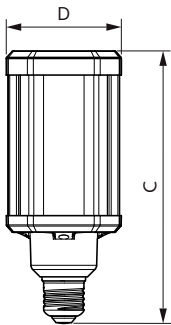

Product data

General Information		Color rendering index (nom.)	
Cap base	E27 [E27]		80
Nominal lifetime (nom.)	50000 h	LLMF at end of nominal lifetime (nom.)	70 %
Switching cycle	50000X	Operating and Electrical	
Technical type	28-125W	Input frequency	50 to 60 Hz
Light Technical		Power (Rated) (Nom)	28 W
Colour code	840 [CCT of 4,000 K]	Lamp current (nom.)	125 mA
Beam Angle (Nom)	360 °	Wattage equivalent	125 W
Luminous flux (nom.)	4000 lm	Starting time (nom.)	0.45 s
Luminous flux (rated) (nom.)	4000 lm	Warm-up time to 60% light (nom.)	0.45 s
Colour designation	Cool White (CW)	Power factor (nom.)	0.95
Correlated colour temperature (nom.)	4000 K	Voltage (Nom)	220-240 V
Luminous efficacy (rated) (nom.)	142.00 lm/W		
Colour consistency	<6		

Approval and Application

Energy efficiency label (EEL)	A++
Energy Consumption kWh/1000 h	28 kWh

Product Data

Full product code	871869963820700
Order product name	TrueForce LED HPL ND 40-28W E27 840
EAN/UPC – product	8718699638207
Order code	63820700
Numerator – quantity per pack	1
Numerator – packs per outer box	6
Material no. (12NC)	929002006402
Net weight (piece)	0.365 kg

Dimensional drawing

TrueForce LED HPL ND 4klm E27 840 CL IP65

Product	D	C
TrueForce LED HPL ND 40-28W E27 840	75 mm	178 mm

Photometric data

Calculation version: 4.1 Page: 1 of 10

LEDTrueForce E27 28W 4000K