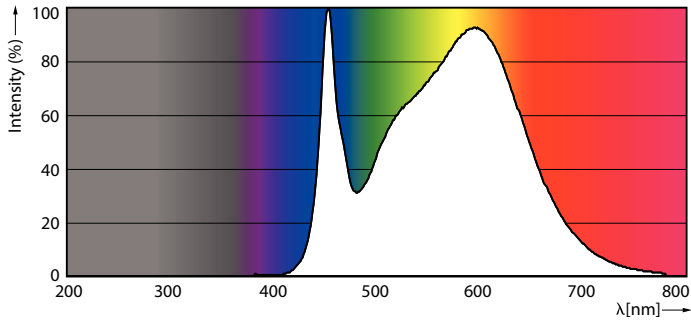

TrueForce LED Public (Urban/Road – HPL/SON)

Photometric data