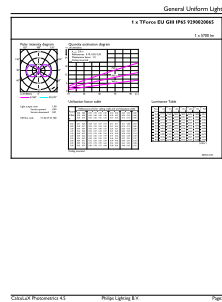

Product data

General Information			
Cap base	E27 [E27]	Color rendering index (nom.)	80
Nominal lifetime (nom.)	50000 h	LLMF at end of nominal lifetime (nom.)	70 %
Switching cycle	50000X		
Technical type	42-125W	Operating and Electrical	
		Input frequency	50 to 60 Hz
		Power (Rated) (Nom)	42 W
		Lamp current (nom.)	186 mA
		Wattage equivalent	125 W
		Starting time (nom.)	0.45 s
		Warm-up time to 60% light (nom.)	0.45 s
		Power factor (nom.)	0.95
		Voltage (Nom)	220-240 V
Light Technical			
Colour code	830 [CCT of 3,000 K]		
Beam Angle (Nom)	360 °		
Luminous flux (nom.)	5700 lm		
Luminous flux (rated) (nom.)	5700 lm		
Colour designation	White (WH)		
Correlated colour temperature (nom.)	3000 K		
Luminous efficacy (rated) (nom.)	135.00 lm/W		
Colour consistency	<6		

Approval and Application

Energy efficiency label (EEL)	A++
Energy Consumption kWh/1000 h	42 kWh

Product Data

Full product code	871869963822100
Order product name	TrueForce LED HPL ND 57-42W E27 830
EAN/UPC – product	8718699638221
Order code	63822100
Numerator – quantity per pack	1
Numerator – packs per outer box	6
Material no. (12NC)	929002006502
Net weight (piece)	0.365 kg

Dimensional drawing

Tforce LED HPL ND 6klm E27 830 CL IP65

Product	D	C
TrueForce LED HPL ND 57-42W E27 830	84 mm	178 mm

Photometric data

LEDTrueForce E27 42W 3000K

TrueForce LED Public (Urban/Road – HPL/SON)