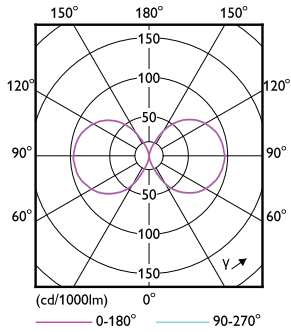

Product data

General Information			
Cap base	E27 [E27]	Color rendering index (nom.)	80
Nominal lifetime (nom.)	50000 h	LLMF at end of nominal lifetime (nom.)	70 %
Switching cycle	50000X		
Technical type	42-125W	Operating and Electrical	
		Input frequency	50 to 60 Hz
		Power (Rated) (Nom)	42 W
		Lamp current (nom.)	186 mA
		Wattage equivalent	125 W
		Starting time (nom.)	0.45 s
		Warm-up time to 60% light (nom.)	0.45 s
		Power factor (nom.)	0.95
		Voltage (Nom)	220-240 V
Light Technical			
Colour code	830 [CCT of 3,000 K]		
Beam Angle (Nom)	360 °		
Luminous flux (nom.)	5700 lm		
Luminous flux (rated) (nom.)	5700 lm		
Colour designation	White (WH)		
Correlated colour temperature (nom.)	3000 K		
Luminous efficacy (rated) (nom.)	135.00 lm/W		
Colour consistency	<6		

Approval and Application

Energy efficiency label (EEL)	A++
Energy Consumption kWh/1000 h	42 kWh

Product Data

Full product code	871869963822100
Order product name	TrueForce LED HPL ND 57-42W E27 830
EAN/UPC – product	8718699638221
Order code	63822100
Numerator – quantity per pack	1
Numerator – packs per outer box	6
Material no. (12NC)	929002006502
Net weight (piece)	0.365 kg

Dimensional drawing

Tforce LED HPL ND 6klm E27 830 CL IP65

Product	D	C
TrueForce LED HPL ND 57-42W E27 830	84 mm	178 mm

Photometric data

LEDTrueForce E27 42W 3000K

TrueForce LED Public (Urban/Road – HPL/SON)

Photometric data

Lifetime