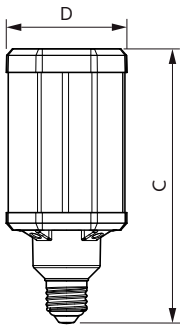

Product data

General Information			
Cap base	E27 [E27]	Color rendering index (nom.)	80
Nominal lifetime (nom.)	50000 h	LLMF at end of nominal lifetime (nom.)	70 %
Switching cycle	50000X		
Technical type	42-125W	Operating and Electrical	
		Input frequency	50 to 60 Hz
		Power (Rated) (Nom)	42 W
		Lamp current (nom.)	186 mA
		Wattage equivalent	125 W
		Starting time (nom.)	0.45 s
		Warm-up time to 60% light (nom.)	0.45 s
		Power factor (nom.)	0.95
		Voltage (Nom)	220-240 V
Light Technical			
Colour code	830 [CCT of 3,000 K]		
Beam Angle (Nom)	360 °		
Luminous flux (nom.)	5700 lm		
Luminous flux (rated) (nom.)	5700 lm		
Colour designation	White (WH)		
Correlated colour temperature (nom.)	3000 K		
Luminous efficacy (rated) (nom.)	135.00 lm/W		
Colour consistency	<6		

Approval and Application

Energy efficiency label (EEL)	A++
Energy Consumption kWh/1000 h	42 kWh

Product Data

Full product code	871869963822100
Order product name	TrueForce LED HPL ND 57-42W E27 830
EAN/UPC – product	8718699638221
Order code	63822100
Numerator – quantity per pack	1
Numerator – packs per outer box	6
Material no. (12NC)	929002006502
Net weight (piece)	0.365 kg

Dimensional drawing

Tforce LED HPL ND 6klm E27 830 CL IP65

Product	D	C
TrueForce LED HPL ND 57-42W E27 830	84 mm	178 mm

Photometric data

LEDTrueForce E27 42W 3000K

TrueForce LED Public (Urban/Road – HPL/SON)