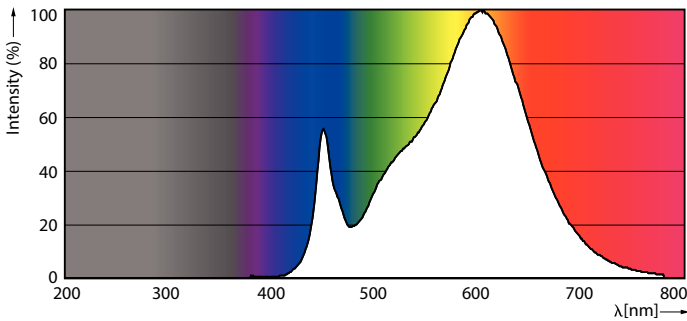

Photometric data

LEDTrueForce E27 42W 3000K