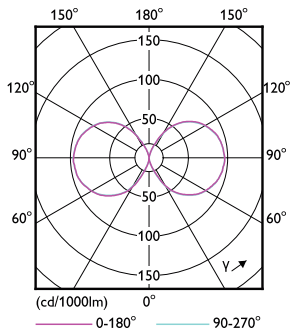

TrueForce LED Public (Urban/Road – HPL/SON)

Photometric data