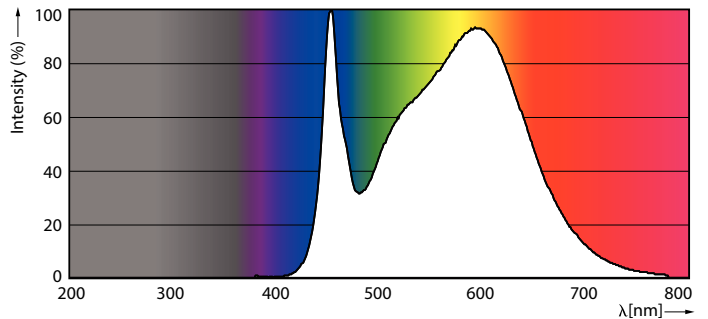

LEDTrueForce E27