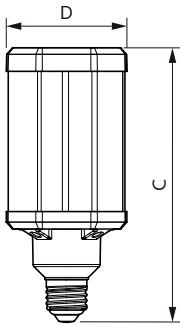

TrueForce LED Public (Urban/Road – HPL/SON)

Controls and Dimming

Dimmable	No

Mechanical and Housing

Bulb finish	Clear (CL)

Approval and Application

Energy efficiency label (EEL)	A++
Energy Consumption kWh/1000 h	42 kWh

Product Data

Full product code	871869963824500

Order product name	TrueForce LED HPL ND 60-42W E27 840
EAN/UPC – product	8718699638245
Order code	929002006602
Numerator – quantity per pack	1
Numerator – packs per outer box	6
Material no. (12NC)	929002006602
Net weight (piece)	0.365 kg

Dimensional drawing

TrueForce LED HPL ND 60-42W E27 840 CL IP65