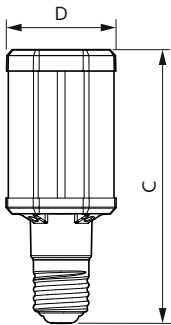

Approval and Application

Energy efficiency label (EEL)	A++
Energy Consumption kWh/1000 h	42 kWh

Product Data

Full product code	871869963826900
Order product name	TrueForce LED HPL ND 57-42W E40 830
EAN/UPC – product	8718699638269
Order code	63826900
Numerator – quantity per pack	1
Numerator – packs per outer box	6
Material no. (12NC)	929002006702
Net weight (piece)	0.500 kg

Dimensional drawing

Tforce LED HPL ND 6klm E40 830 CL IP65

Product	D	C
TrueForce LED HPL ND 57-42W E40 830	84 mm	191 mm

Photometric data

LEDTrueForce E40 42W 3000K

TrueForce LED Public (Urban/Road – HPL/SON)