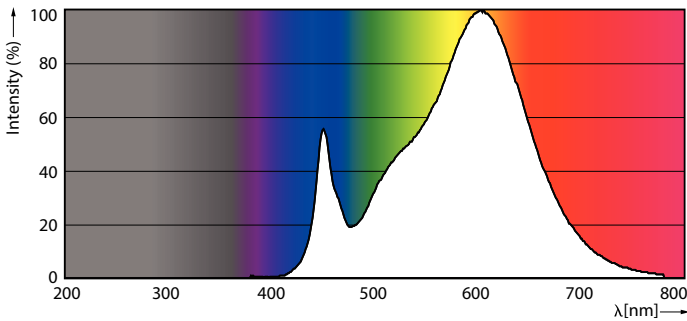

Photometric data

LEDTrueForce E40 42W 3000K