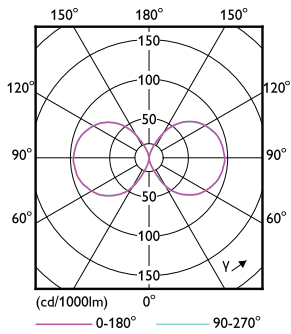

Product data

General Information	
Cap base	E40 [E40]
Nominal lifetime (nom.)	50000 h
Switching cycle	50000X
Technical type	42-200W
Light Technical	
Colour code	830 [CCT of 3,000 K]
Beam Angle (Nom)	360 °
Luminous flux (nom.)	5700 lm
Luminous flux (rated) (nom.)	5700 lm
Colour designation	White (WH)
Correlated colour temperature (nom.)	3000 K
Luminous efficacy (rated) (nom.)	135.00 lm/W
Colour consistency	<6

Approval and Application

Energy efficiency label (EEL)	A++
Energy Consumption kWh/1000 h	42 kWh

Product Data

Full product code	871869963826900
Order product name	TrueForce LED HPL ND 57-42W E40 830
EAN/UPC – product	8718699638269
Order code	63826900
Numerator – quantity per pack	1
Numerator – packs per outer box	6
Material no. (12NC)	929002006702
Net weight (piece)	0.500 kg

Dimensional drawing

Tforce LED HPL ND 6klm E40 830 CL IP65

Product	D	C
TrueForce LED HPL ND 57-42W E40 830	84 mm	191 mm

Photometric data

LEDTrueForce E40 42W 3000K

TrueForce LED Public (Urban/Road – HPL/SON)

Photometric data

Lifetime