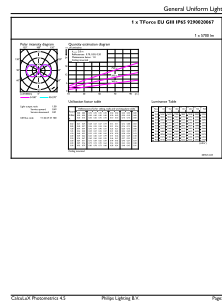

Approval and Application

Energy efficiency label (EEL)	A++
Energy Consumption kWh/1000 h	42 kWh

Product Data

Full product code	871869963826900
Order product name	TrueForce LED HPL ND 57-42W E40 830
EAN/UPC – product	8718699638269
Order code	63826900
Numerator – quantity per pack	1
Numerator – packs per outer box	6
Material no. (12NC)	929002006702
Net weight (piece)	0.500 kg

Dimensional drawing

Tforce LED HPL ND 6klm E40 830 CL IP65

Product	D	C
TrueForce LED HPL ND 57-42W E40 830	84 mm	191 mm

Photometric data

LEDTrueForce E40 42W 3000K

TrueForce LED Public (Urban/Road – HPL/SON)