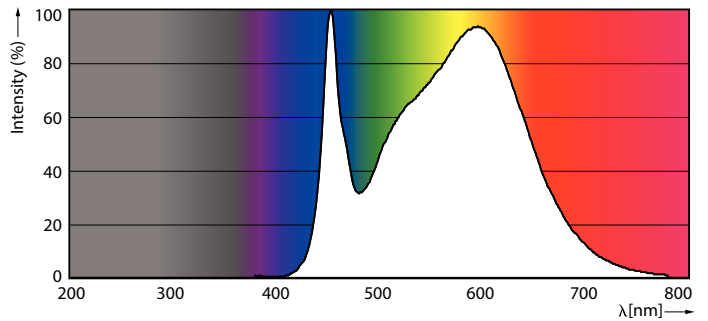

LEDTrueForce E40 42W 4000K