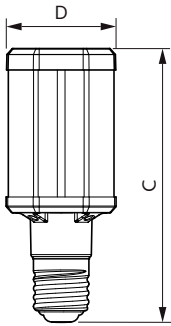

Product Data

Full product code	871869963828300
-------------------	-----------------

Order product name	TrueForce LED HPL ND 60-42W E40 840
EAN/UPC – product	8718699638283
Order code	929002006802
Numerator – quantity per pack	1
Numerator – packs per outer box	6
Material no. (12NC)	929002006802
Net weight (piece)	0.500 kg

Dimensional drawing

TrueForce LED HPL ND 60-42W E40 840 CL IP65

Product	D	C
TrueForce LED HPL ND 60-42W E40 840	84 mm	191 mm

Photometric data

LEDTrueForce E40 42W 4000K

TrueForce LED Public (Urban/Road – HPL/SON)