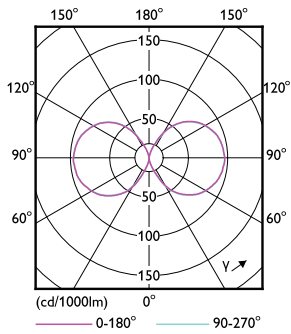

Product data

General Information		Colour Rendering Index,horiz (Nom)	
Cap base	E40 [E40]		80
Nominal lifetime (nom.)	50000 h	LLMF at end of nominal lifetime (nom.)	70 %
Switching cycle	50000X	Operating and Electrical	
Technical type	42-200W	Input frequency	50 to 60 Hz
Light Technical		Power (Rated) (Nom)	42 W
Colour Code	840 [CCT of 4,000 K]	Lamp current (nom.)	186 mA
Beam Angle (Nom)	360 °	Starting time (nom.)	0.45 s
Lamp Luminous Flux 25°C EL (Nom)	6000 lm	Warm-up time to 60% light (nom.)	0.45 s
Lamp Luminous Flux (Nom)	6000 lm	Power factor (nom.)	0.95
Colour Designation	Cool White (CW)	Voltage (Nom)	220-240 V
Colour Temperature, horizontal (Nom)	4000 K	Temperature	
Lamp Luminous Efficacy EM (Nom)	142.00 lm/W	T-Case maximum (nom.)	90 °C
Colour consistency	<6		

Product Data

Full product code	871869963828300
-------------------	-----------------

Order product name	TrueForce LED HPL ND 60-42W E40 840
EAN/UPC – product	8718699638283
Order code	929002006802
Numerator – quantity per pack	1
Numerator – packs per outer box	6
Material no. (12NC)	929002006802
Net weight (piece)	0.500 kg

Dimensional drawing

TrueForce LED HPL ND 60-42W E40 840 CL IP65

Product	D	C
TrueForce LED HPL ND 60-42W E40 840	84 mm	191 mm

Photometric data

LEDTrueForce E40 42W 4000K

TrueForce LED Public (Urban/Road – HPL/SON)

Photometric data

Lifetime