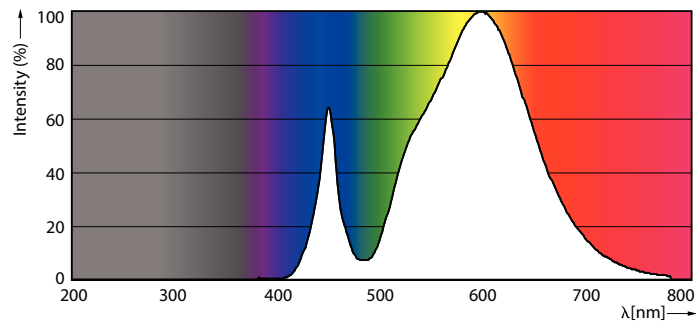

Product data

General Information		Power (Rated) (Nom)	
Cap base	E40 [E40]		55 W
Nominal lifetime (nom.)	50000 h	Lamp current (nom.)	1000 mA
Switching cycle	50000X	Wattage equivalent	100 W
Technical type	55-100W	Starting time (nom.)	0.5 s
		Warm-up time to 60% light (nom.)	0.5 s
		Power factor (nom.)	depends on ballast type
		Voltage (Nom)	88-98 V
Light Technical		Temperature	
Colour code	730 [CCT of 3,000 K]	T-Case maximum (nom.)	97 °C
Luminous flux (nom.)	8400 lm		
Luminous flux (rated) (nom.)	8400 lm	Controls and Dimming	
Colour designation	White (WH)	Dimmable	No
Correlated colour temperature (nom.)	3000 K		
Luminous efficacy (rated) (nom.)	152.00 lm/W	Mechanical and Housing	
Colour consistency	<6	Bulb finish	Clear (CL)
Color rendering index (nom.)	70		
LLMF at end of nominal lifetime (nom.)	70 %	Approval and Application	
		Energy efficiency label (EEL)	A++
Operating and Electrical			
Input frequency	50 Hz		

Numerator – quantity per pack	1
Numerator – packs per outer box	6
Material no. (12NC)	929002007402
Net weight (piece)	0.432 kg

Dimensional drawing

TForce LED SON-T ND 8.5klm E40 730 CL

Product	D	C
TForce LED Road 84-55W E40 730	71 mm	262 mm

Photometric data

LEDTrueForce SON-T 85klm E40 730

TrueForce LED Public (Road – SON)

Lifetime