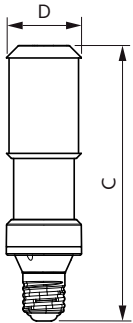

Product data

General Information		Power (Rated) (Nom)	
Cap base	E40 [E40]		55 W
Nominal lifetime (nom.)	50000 h	Lamp current (nom.)	1000 mA
Switching cycle	50000X	Wattage equivalent	100 W
Technical type	55-100W	Starting time (nom.)	0.5 s
		Warm-up time to 60% light (nom.)	0.5 s
		Power factor (nom.)	depends on ballast type
		Voltage (Nom)	88-98 V
Light Technical		Temperature	
Colour code	730 [CCT of 3,000 K]	T-Case maximum (nom.)	97 °C
Luminous flux (nom.)	8400 lm		
Luminous flux (rated) (nom.)	8400 lm	Controls and Dimming	
Colour designation	White (WH)	Dimmable	No
Correlated colour temperature (nom.)	3000 K		
Luminous efficacy (rated) (nom.)	152.00 lm/W	Mechanical and Housing	
Colour consistency	<6	Bulb finish	Clear (CL)
Color rendering index (nom.)	70		
LLMF at end of nominal lifetime (nom.)	70 %	Approval and Application	
		Energy efficiency label (EEL)	A++
Operating and Electrical			
Input frequency	50 Hz		

Numerator – quantity per pack	1
Numerator – packs per outer box	6
Material no. (12NC)	929002007402
Net weight (piece)	0.432 kg

Dimensional drawing

TForce LED SON-T ND 8.5klm E40 730 CL

Product	D	C
TForce LED Road 84-55W E40 730	71 mm	262 mm