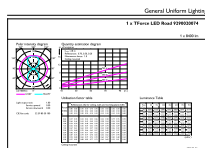

Photometric data

LEDTrueForce SON-T 85klm E40 730