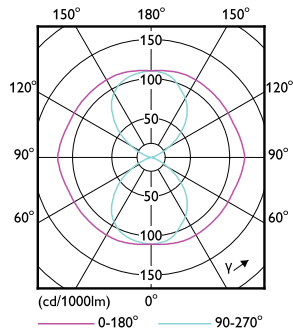

Product data

General Information		Power (Rated) (Nom)	
Cap base	E40 [E40]		55 W
Nominal lifetime (nom.)	50000 h	Lamp current (nom.)	1000 mA
Switching cycle	50000X	Wattage equivalent	100 W
Technical type	55-100W	Starting time (nom.)	0.5 s
		Warm-up time to 60% light (nom.)	0.5 s
		Power factor (nom.)	depends on ballast type
		Voltage (Nom)	88-98 V
Light Technical		Temperature	
Colour code	730 [CCT of 3,000 K]	T-Case maximum (nom.)	97 °C
Luminous flux (nom.)	8400 lm		
Luminous flux (rated) (nom.)	8400 lm	Controls and Dimming	
Colour designation	White (WH)	Dimmable	No
Correlated colour temperature (nom.)	3000 K		
Luminous efficacy (rated) (nom.)	152.00 lm/W	Mechanical and Housing	
Colour consistency	<6	Bulb finish	Clear (CL)
Color rendering index (nom.)	70		
LLMF at end of nominal lifetime (nom.)	70 %	Approval and Application	
		Energy efficiency label (EEL)	A++
Operating and Electrical			
Input frequency	50 Hz		

Numerator – quantity per pack	1
Numerator – packs per outer box	6
Material no. (12NC)	929002007402
Net weight (piece)	0.432 kg

Dimensional drawing

TForce LED SON-T ND 8.5klm E40 730 CL

Product	D	C
TForce LED Road 84-55W E40 730	71 mm	262 mm

Photometric data

LEDTrueForce SON-T 85klm E40 730

TrueForce LED Public (Road – SON)

Lifetime