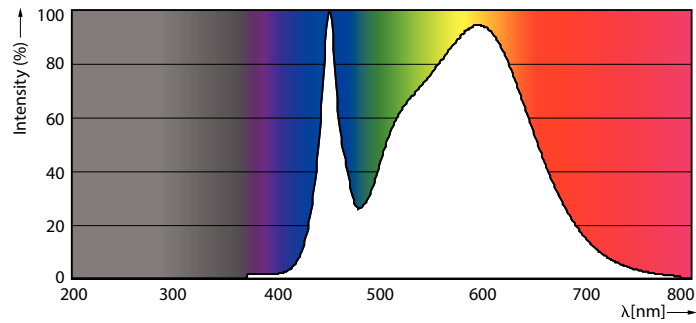

TLED MF CorePro 8ft 4200lm FA8 4000K

Photometric data