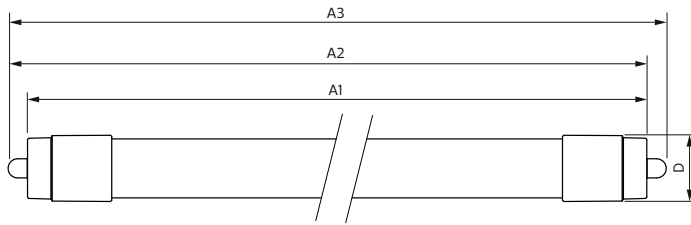

T8

Approbation Marks	RoHS compliance UL certificate DLC compliance
Product Data	
Order product name	34T8/COR/96-840/MF42/G/FA8 10/1
EAN/UPC - Product	046677545260
Order code	545269

Numerator - Quantity Per Pack	1
Numerator - Packs per outer box	10
Material Nr. (12NC)	929002014004
Net Weight (Piece)	0.740 kg
Model Number	9290020140

Dimensional drawing