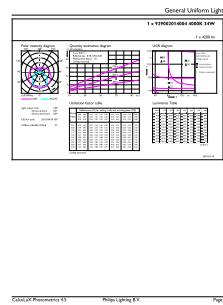

TLED MF CorePro 8ft 4200lm FA8 4000K

Photometric data