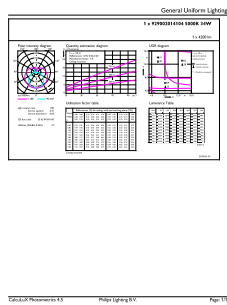

T8

Approbation Marks	RoHS compliance UL certificate DLC compliance
Product Data	
Order product name	34T8/COR/96-850/MF42/G/FA8 10/1
EAN/UPC - Product	046677545277
Order code	545277

Numerator - Quantity Per Pack	1
Numerator - Packs per outer box	10
Material Nr. (12NC)	929002014104
Net Weight (Piece)	0.740 kg
Model Number	9290020141

Dimensional drawing

Product	D1	D2	A1	A2	A3
34T8/COR/96-850/ MF42/G/FA8 10/1	28 mm	27.9 mm	2369.8 mm	2378.7 mm	2387.8 mm

TLED MF CorePro 8ft 4200lm FA8 5000K

Photometric data

LEDtube FA8 5000K 240D

LEDtube FA8 4000K 240D