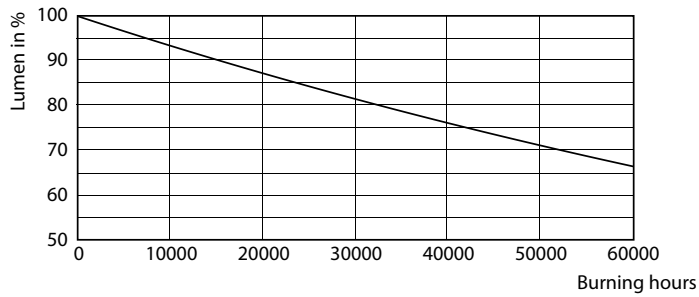

Product data

General Information	
Base	FA8 [FA8]
EU RoHS compliant	Yes
Nominal Lifetime (Nom)	50000 h
Switching Cycle	50000X
Light Technical	
Color Code	850 [CCT of 5000K]
Beam Angle (Nom)	240 °
Initial lumen (Nom)	4200 lm
Correlated Color Temperature (Nom)	5000 K
Color Consistency	<5
Color Rendering Index (Nom)	82
LLMF At End Of Nominal Lifetime (Nom)	70 %
Operating and Electrical	
Input Frequency	50 to 60 Hz
Power (Rated) (Nom)	34 W
Lamp Current (Max)	290 mA
Lamp Current (Min)	133 mA

LEDtube FA8 5000K 240D

Lifetime

LEDtube FA8 4000K 240D LifetimeVsTc

LEDtube FA8 4000K 240D FailureRate

LEDtube FA8 4000K 240D

LEDtube FA8 4000K 240D LumenVsTc

LEDtube FA8 4000K 240D