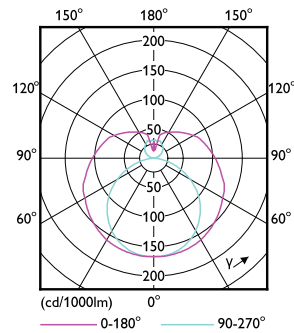

T8

Approbation Marks	RoHS compliance UL certificate DLC compliance
Product Data	
Order product name	34T8/COR/96-850/MF42/G/FA8 10/1
EAN/UPC - Product	046677545277
Order code	545277

Numerator - Quantity Per Pack	1
Numerator - Packs per outer box	10
Material Nr. (12NC)	929002014104
Net Weight (Piece)	0.740 kg
Model Number	9290020141

Dimensional drawing

Product	D1	D2	A1	A2	A3
34T8/COR/96-850/ MF42/G/FA8 10/1	28 mm	27.9 mm	2369.8 mm	2378.7 mm	2387.8 mm

TLED MF CorePro 8ft 4200lm FA8 5000K

Photometric data

LEDtube FA8 5000K 240D

LEDtube FA8 4000K 240D