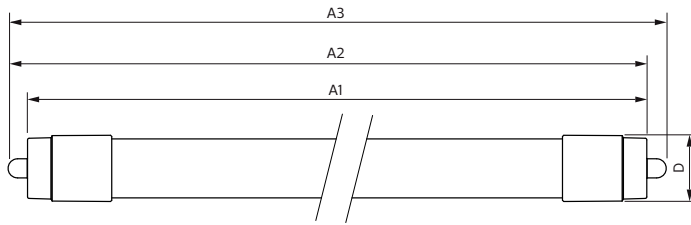

T8

Approbation Marks	RoHS compliance UL certificate DLC compliance
Product Data	
Order product name	34T8/COR/96-850/MF42/G/FA8 10/1
EAN/UPC - Product	046677545277
Order code	545277

Numerator - Quantity Per Pack	1
Numerator - Packs per outer box	10
Material Nr. (12NC)	929002014104
Net Weight (Piece)	0.740 kg
Model Number	9290020141

Dimensional drawing

Product	D1	D2	A1	A2	A3
34T8/COR/96-850/ MF42/G/FA8 10/1	28 mm	27.9 mm	2369.8 mm	2378.7 mm	2387.8 mm

TLED MF CorePro 8ft 4200lm FA8 5000K

Photometric data