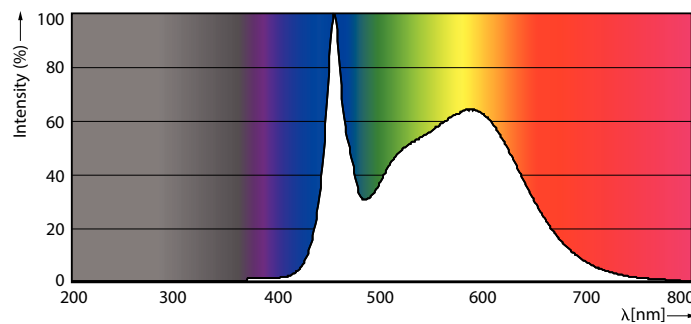

Product data

General Information	
Base	FA8 [FA8]
EU RoHS compliant	Yes
Nominal Lifetime (Nom)	50000 h
Switching Cycle	50000X
Light Technical	
Color Code	850 [CCT of 5000K]
Beam Angle (Nom)	240 °
Initial lumen (Nom)	4200 lm
Correlated Color Temperature (Nom)	5000 K
Color Consistency	<5
Color Rendering Index (Nom)	82
LLMF At End Of Nominal Lifetime (Nom)	70 %
Operating and Electrical	
Input Frequency	50 to 60 Hz
Power (Rated) (Nom)	34 W
Lamp Current (Max)	290 mA
Lamp Current (Min)	133 mA

Dimensional drawing

Product	D1	D2	A1	A2	A3
34T8/COR/96-850/ MF42/G/FA8 10/1	28 mm	27.9 mm	2369.8 mm	2378.7 mm	2387.8 mm

TLED MF CorePro 8ft 4200lm FA8 5000K

Photometric data

LEDtube FA8 5000K 240D

LEDtube FA8 4000K 240D