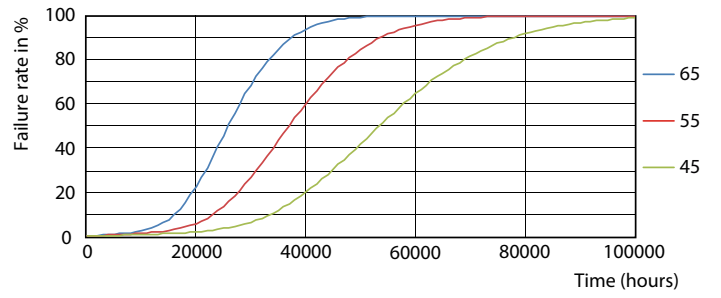

Lifetime

LEDtube FA8 4000K 240D LifetimeVsTc