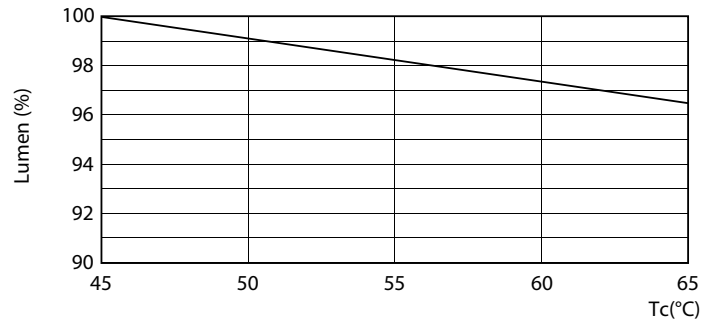

LEDtube FA8 4000K 240D LumenVsTc

LEDtube FA8 4000K 240D FailureRate