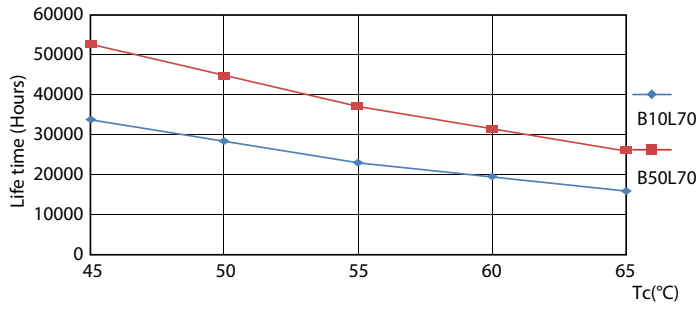

Lifetime

LEDtube FA8 4000K 240D LifetimeVsTc