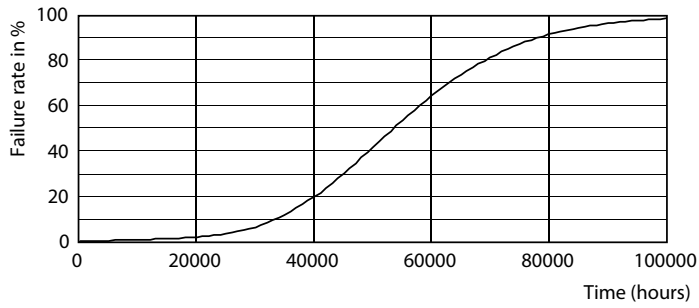

LEDtube FA8 4000K 240D LifetimeVsTc

LEDtube FA8 4000K 240D