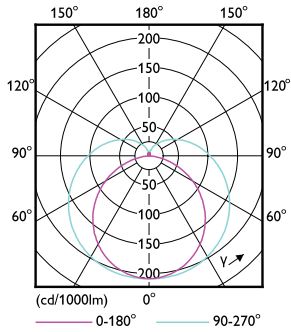

Photometric data

LEDtube 1200mm T8 9,5W 1500lm 3000K

LEDtube 1200mm T8 9,5W 1500lm 3000K

T8

Photometric data

LEDtube 1200mm T8 9,5W

Lifetime

LEDtube 1200mm T8 9,5W