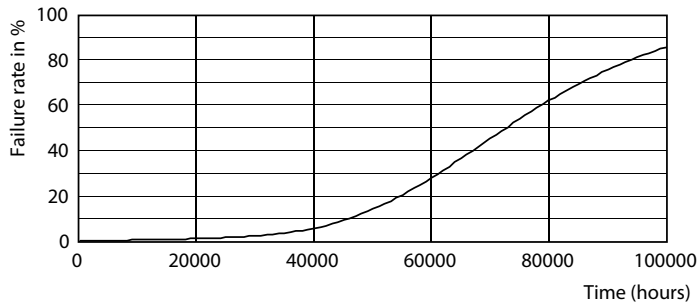

Photometric data

LEDtube 1200mm T8 9,5W 1500lm 3000K

LEDtube 1200mm T8 9,5W 1500lm 3000K

T8

Photometric data

LEDtube 1200mm T8 9,5W

Lifetime

LEDtube 1200mm T8 9,5W