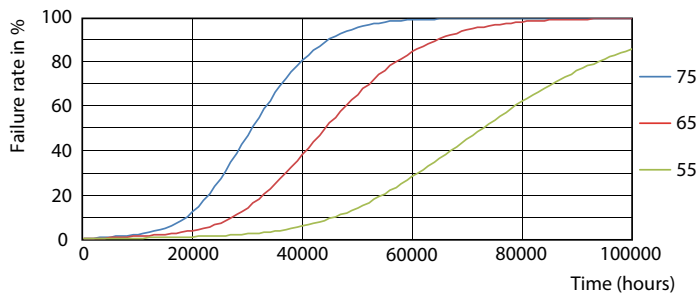

LEDtube 1200mm T8 9,5W FailureRate