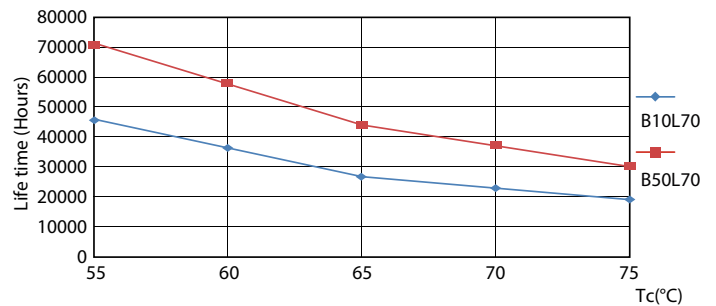

LEDtube 1200mm T8 9,5W LifetimeVsTc