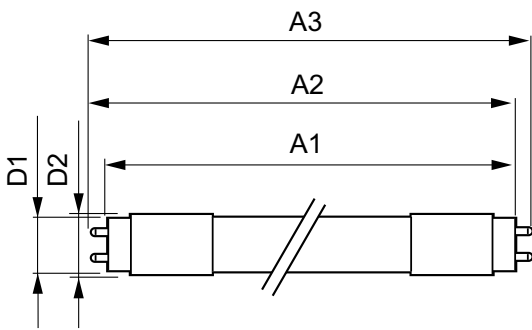

T8

Mechanical and Housing

Product Length 1200 mm

Approval and Application

Energy Efficiency Label (EEL) Not applicable
 Energy Saving Product Yes
 Approbation Marks RoHS compliance UL certificate
 Energy Consumption kWh/1000 h - kWh

Product Data

Order product name 9.5T8/MAS/48-830/IF15/P/DIM 10/1

EAN/UPC - Product 046677473976

Order code 473974

Numerator - Quantity Per Pack 1

Numerator - Packs per outer box 10

Material Nr. (12NC) 929002015804

Net Weight (Piece) 0.220 kg

Model Number 9290020158

Dimensional drawing

TLED 1200mmT8 120-277 9.5W 1500lm 3000K

Product	D1	D2	A1	A2	A3
9.5T8/MAS/48-830/ IF15/P/DIM 10/1	25.7 mm	28 mm	1198.1 mm	1205.2 mm	1212.3 mm