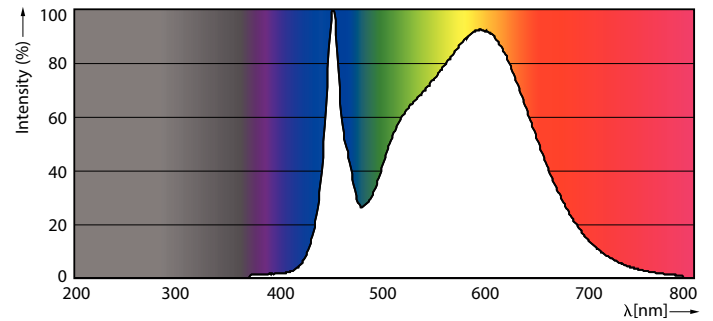

LEDtube 1200mm T8 9,5W 1500lm 3500K