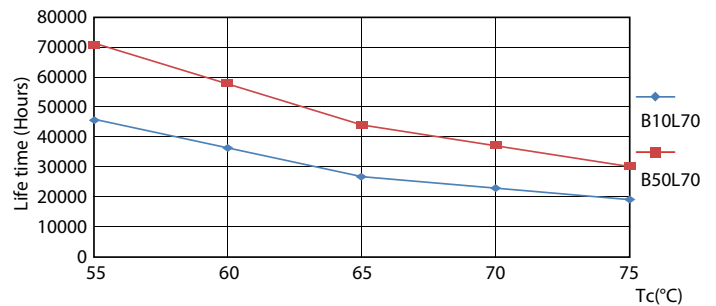

Product data

General Information	
Base	G13 [Medium Bi-Pin Fluorescent]
EU RoHS compliant	Yes
Nominal Lifetime (Nom)	70000 h
Switching Cycle	50000X
Light Technical	
Color Code	835 [CCT of 3500K]
Beam Angle (Nom)	180 °
Initial lumen (Nom)	1500 lm
Color Designation	White (WH)
Correlated Color Temperature (Nom)	3500 K
Luminous Efficacy (rated) (Nom)	157.00 lm/W
Color Consistency	<6
Color Rendering Index (Nom)	80
LLMF At End Of Nominal Lifetime (Nom)	70 %
Operating and Electrical	
Input Frequency	50 to 60 Hz
Power (Rated) (Nom)	9.5 W

LEDtube 1200mm T8 9,5W 1500lm 3500K

T8

Photometric data

LEDtube 1200mm T8 9,5W

Lifetime

LEDtube 1200mm T8 9,5W

LEDtube 1200mm T8 9,5W LumenVsTc

LEDtube 1200mm T8 9,5W FailureRate