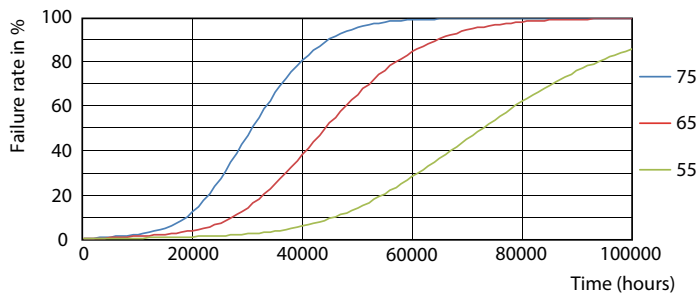

LEDtube 1200mm T8 9,5W 1500lm 3500K

T8

Photometric data

LEDtube 1200mm T8 9,5W

Lifetime

LEDtube 1200mm T8 9,5W

LEDtube 1200mm T8 9,5W LumenVsTc

LEDtube 1200mm T8 9,5W FailureRate