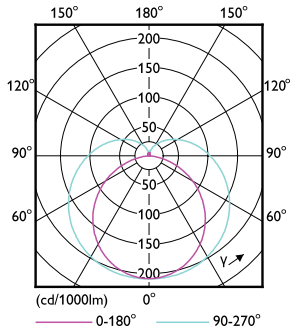

T8

Photometric data

LEDtube 1200mm T8 9,5W