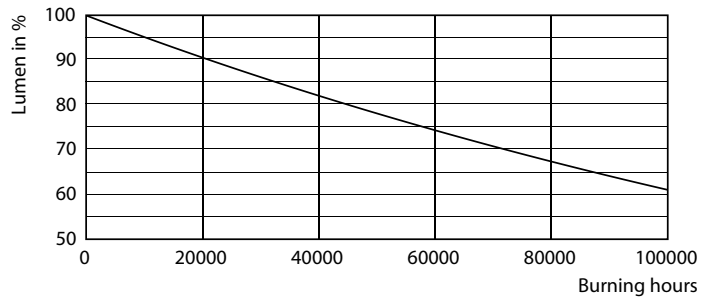

T8

Lifetime

LEDtube 1200mm T8 9,5W