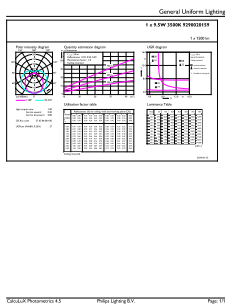

T8

Product Length	1200 mm
Approval and Application	
Energy Efficiency Label (EEL)	Not applicable
Energy Saving Product	Yes
Approbation Marks	RoHS compliance UL certificate DLC compliance
Energy Consumption kWh/1000 h	- kWh
Product Data	
Order product name	9.5T8/MAS/48-835/IF15/P/DIM 10/1

EAN/UPC - Product	046677473983
Order code	473982
Numerator - Quantity Per Pack	1
Numerator - Packs per outer box	10
Material Nr. (12NC)	929002015904
Net Weight (Piece)	0.220 kg
Model Number	9290020159

Dimensional drawing

TLED 1200mmT8 120-277 9.5W 1500lm 3500K

Product	D1	D2	A1	A2	A3
9.5T8/MAS/48-835/IF15/P/DIM 10/1	25.7 mm	28 mm	1198.1 mm	1205.2 mm	1212.3 mm

Photometric data

LEDtube 1200mm T8 9,5W 1500lm 3500K