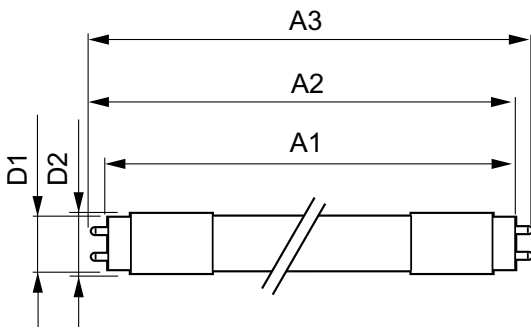

T8

9.5T8/MAS/48-835/IF15/P/DIM 10/1

Our TLEDs are available in InstantFit (Type A / Type C) or MainsFit (Ballast bypass / Type B) versions. The InstantFit lamps work on a broad variety of ballasts and LED drivers. Only InstantFit has over 15,000 lamp & ballast combinations delivering even light output, energy savings and a long lifetime. Our MainsFit products feature a double-ended design, simplifying installation while a proprietary safety circuit minimizes a shock risk. Lamp sizes range from 2-foot to 8-foot and U-bend with a variety of lumen outputs.

Product data

General Information	
Base	G13 [Medium Bi-Pin Fluorescent]
EU RoHS compliant	Yes
Nominal Lifetime (Nom)	70000 h
Switching Cycle	50000X
Light Technical	
Color Code	835 [CCT of 3500K]
Beam Angle (Nom)	180 °
Initial lumen (Nom)	1500 lm
Color Designation	White (WH)
Correlated Color Temperature (Nom)	3500 K
Luminous Efficacy (rated) (Nom)	157.00 lm/W
Color Consistency	<6
Color Rendering Index (Nom)	80
LLMF At End Of Nominal Lifetime (Nom)	70 %
Operating and Electrical	
Input Frequency	50 to 60 Hz
Power (Rated) (Nom)	9.5 W

T8

Product Length	1200 mm
Approval and Application	
Energy Efficiency Label (EEL)	Not applicable
Energy Saving Product	Yes
Approbation Marks	RoHS compliance UL certificate DLC compliance
Energy Consumption kWh/1000 h	- kWh
Product Data	
Order product name	9.5T8/MAS/48-835/IF15/P/DIM 10/1

Dimensional drawing

TLED 1200mmT8 120-277 9.5W 1500lm 3500K

Product	D1	D2	A1	A2	A3
9.5T8/MAS/48-835/IF15/P/DIM 10/1	25.7 mm	28 mm	1198.1 mm	1205.2 mm	1212.3 mm

Photometric data

LEDtube 1200mm T8 9,5W 1500lm 3500K