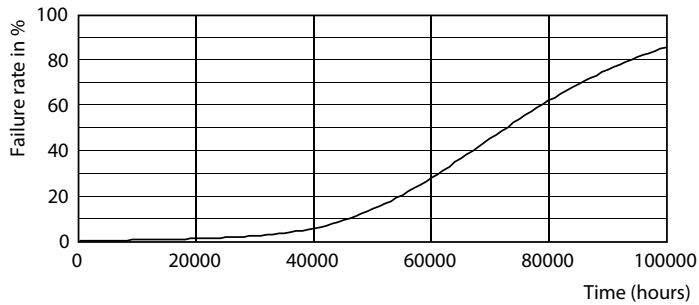

LEDtube 1200mm T8 9,5W 1500lm 3500K

T8

Photometric data

LEDtube 1200mm T8 9,5W

Lifetime

LEDtube 1200mm T8 9,5W

LEDtube 1200mm T8 9,5W LumenVsTc

LEDtube 1200mm T8 9,5W FailureRate