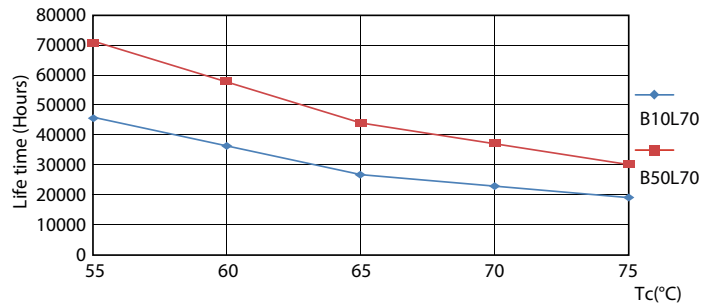

LEDtube 1200mm T8 9,5W LifetimeVsTc

LEDtube 1200mm T8 9,5W FailureRate