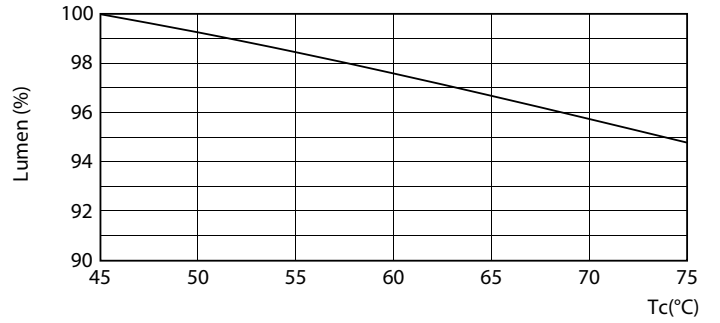

LEDtube 1200mm T8 9,5W LumenVsTc

MasterClass LEDtube InstantFit T8

Lifetime