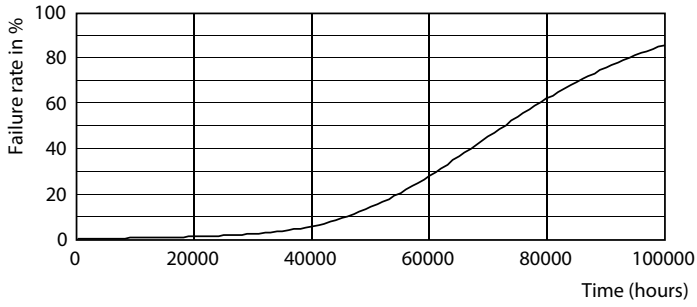

Photometric data

LEDtube 1200mm T8 9,5W 1600lm 5000K

LEDtube 1200mm T8 9,5W

General Uniform Lighting

LEDtube 1200mm T8 9,5W 1600lm 5000K

MasterClass LEDtube InstantFit T8

Lifetime

LEDtube 1200mm T8 9,5W