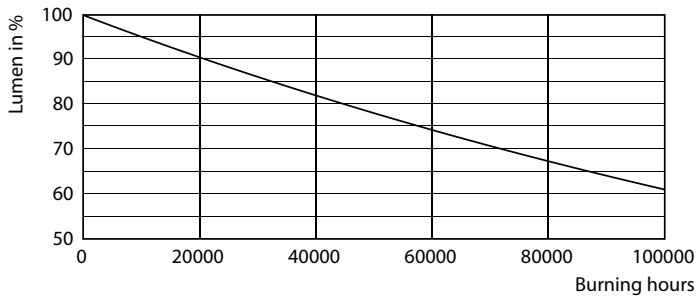

LEDtube 1200mm T8 9,5W