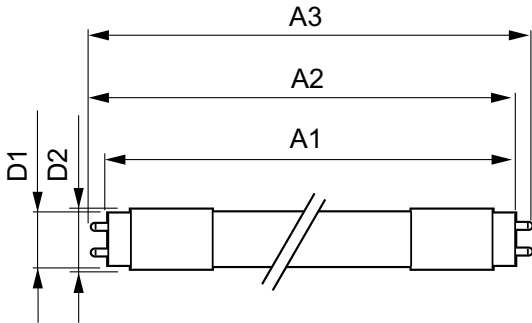

Product data

General Information		Power Factor (Nom)		0.9	
Cap-Base	G13 [Medium Bi-Pin Fluorescent]	Voltage (Nom)	120-277, 347 V		
Nominal Lifetime (Nom)	70000 h	Temperature			
Switching Cycle	50000X	T-Ambient (Max)	55 °C		
B50L70	70000 h	T-Ambient (Min)	-20 °C		
Light Technical		T-Storage (Max)	65 °C		
Color Code	850 [CCT of 5000K]	T-Storage (Min)	-40 °C		
Beam Angle (Nom)	180 °	T-Case Maximum (Nom)	55 °C		
Initial lumen (Nom)	1600 lm	Controls and Dimming			
Luminous Flux (Rated) (Nom)	1600 lm	Dimmable	No		
Rated Beam Angle	180 °	Mechanical and Housing			
Correlated Color Temperature (Nom)	5000 K	Product Length	1200 mm		
Color Consistency	<5	Approval and Application			
Color Rendering Index (Nom)	80	Energy Saving Product	Yes		
LLMF At End Of Nominal Lifetime (Nom)	70 %	Approbation Marks	RoHS compliance UL certificate DLC compliance		
Operating and Electrical					
Input Frequency	50 to 60 Hz				
Power (Rated) (Nom)	9.5 W				
Starting Time (Nom)	0.5 s				
Warm Up Time to 60% Light (Nom)	0.5 s				

MasterClass LEDtube InstantFit T8

Product Data

Order product name	9.5T8/MAS/48-850/IF16/P 10/1
EAN/UPC - Product	046677474003
Order code	474007
Numerator - Quantity Per Pack	1
Numerator - Packs per outer box	10

Material Nr. (12NC)	929002016104
Net Weight (Piece)	0.220 kg
Model Number	9290020161

Dimensional drawing

TLED 1200mmT8 120-277 9.5W 1600lm 5000K

Product	D1	D2	A1	A2	A3
9.5T8/MAS/48-850/IF16/P 10/1	25.7 mm	28 mm	1198.1 mm	1205.2 mm	1212.3 mm