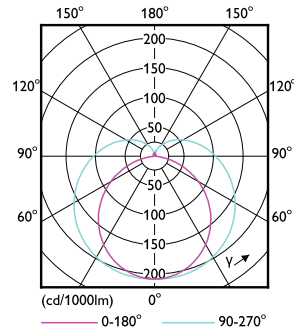

LEDtube 1200mm T8 9,5W

General Uniform Lighting

LEDtube 1200mm T8 9,5W 1600lm 5000K