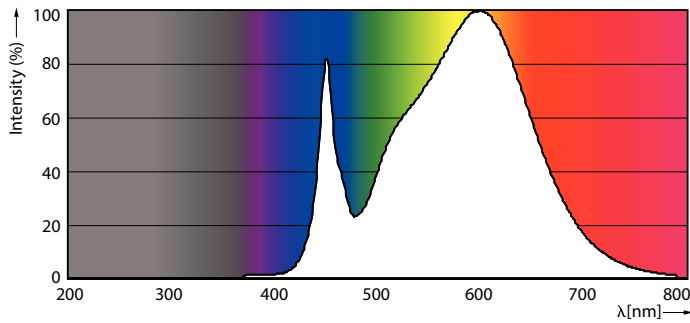

Photometric data

LEDtube 1200mm T8 9,5W 1600lm 5000K