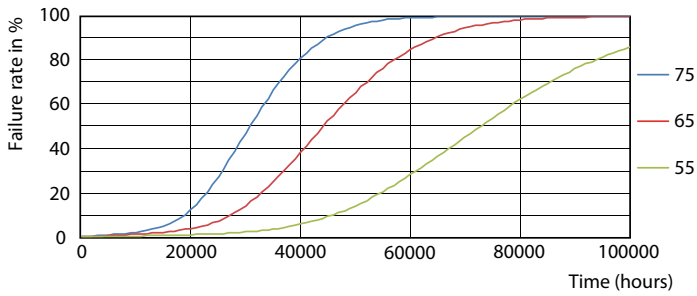

LEDtube 1200mm T8 9,5W FailureRate