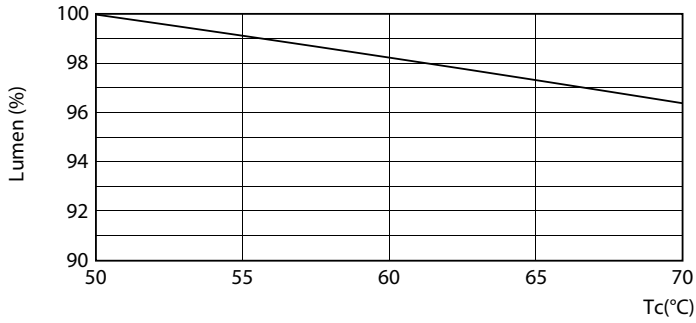

Product data

General Information	
Cap-Base	G13 [Medium Bi-Pin Fluorescent]
Nominal Lifetime (Nom)	70000 h
Switching Cycle	50000X
B50L70	70000 h
Light Technical	
Color Code	830 [CCT of 3000K]
Beam Angle (Nom)	180 °
Luminous Flux (Nom)	2300 lm
Luminous Flux (Rated) (Nom)	2300 lm
Rated Beam Angle	180 °
Correlated Color Temperature (Nom)	3000 K
Color Consistency	<6
Color Rendering Index (Nom)	80
LLMF At End Of Nominal Lifetime (Nom)	70 %
Operating and Electrical	
Input Frequency	50 to 60 Hz
Power (Rated) (Nom)	15.5 W

Photometric data

LEDtube 15,5W G13 T8

LEDtube 15,5W G13 T8 830

LEDtube 15,5W G13 T8 830

MasterClass LEDtube InstantFit T8

Lifetime

LEDtube 15,5W G13 T8 LumenVsTc

LEDtube 15,5W G13 T8