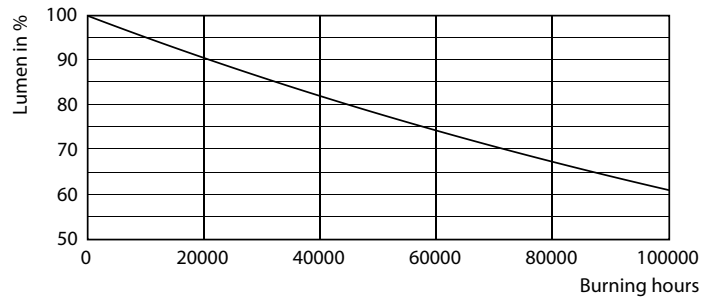

Product data

General Information	
Cap-Base	G13 [Medium Bi-Pin Fluorescent]
Nominal Lifetime (Nom)	70000 h
Switching Cycle	50000X
B50L70	70000 h
Light Technical	
Color Code	830 [CCT of 3000K]
Beam Angle (Nom)	180 °
Luminous Flux (Nom)	2300 lm
Luminous Flux (Rated) (Nom)	2300 lm
Rated Beam Angle	180 °
Correlated Color Temperature (Nom)	3000 K
Color Consistency	<6
Color Rendering Index (Nom)	80
LLMF At End Of Nominal Lifetime (Nom)	70 %
Operating and Electrical	
Input Frequency	50 to 60 Hz
Power (Rated) (Nom)	15.5 W

Photometric data

LEDtube 15,5W G13 T8

LEDtube 15,5W G13 T8 830

LEDtube 15,5W G13 T8 830

MasterClass LEDtube InstantFit T8

Lifetime

LEDtube 15,5W G13 T8 LumenVsTc

LEDtube 15,5W G13 T8