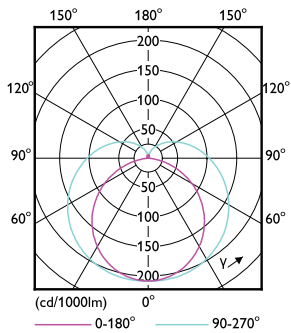

Photometric data

LEDtube 15,5W G13 T8