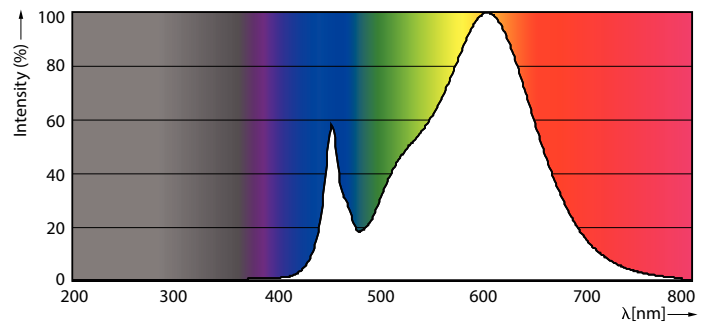

LEDtube 15,5W G13 T8 830

LEDtube 15,5W G13 T8 830