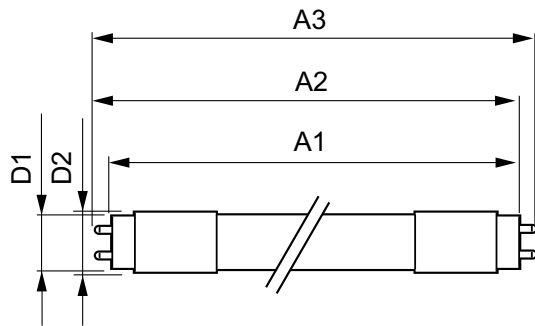

Product data

General Information	
Cap-Base	G13 [Medium Bi-Pin Fluorescent]
Nominal Lifetime (Nom)	70000 h
Switching Cycle	50000X
B50L70	70000 h
Light Technical	
Color Code	830 [CCT of 3000K]
Beam Angle (Nom)	180 °
Luminous Flux (Nom)	2300 lm
Luminous Flux (Rated) (Nom)	2300 lm
Rated Beam Angle	180 °
Correlated Color Temperature (Nom)	3000 K
Color Consistency	<6
Color Rendering Index (Nom)	80
LLMF At End Of Nominal Lifetime (Nom)	70 %
Operating and Electrical	
Input Frequency	50 to 60 Hz
Power (Rated) (Nom)	15.5 W

Starting Time (Nom)	0.5 s
Warm Up Time to 60% Light (Nom)	0.5 s
Power Factor (Nom)	0.9
Voltage (Nom)	120-277 V
Temperature	
T-Ambient (Max)	55 °C
T-Ambient (Min)	-20 °C
T-Storage (Max)	65 °C
T-Storage (Min)	-40 °C
T-Case Maximum (Nom)	50 °C
Controls and Dimming	
Dimmable	No
Mechanical and Housing	
Product Length	1200 mm
Approval and Application	
Energy Saving Product	Yes

Numerator - Quantity Per Pack	1
Numerator - Packs per outer box	25
Material Nr. (12NC)	929002016204
Net Weight (Piece)	0.220 kg

Dimensional drawing

TLED 1200mmT8 120-277 15.5W 2300lm 3000K

Product	D1	D2	A1	A2	A3
15.5T8/MAS/48-830/IF23/P 25/1	25.7 mm	28 mm	1198.1 mm	1205.2 mm	1212.3 mm