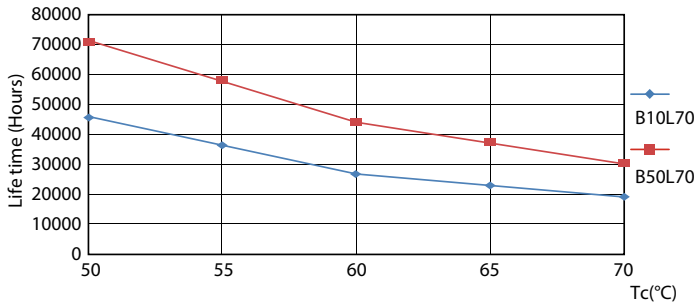

LEDtube 15,5W G13 T8

LEDtube 15,5W G13 T8 LifetimeVsTc