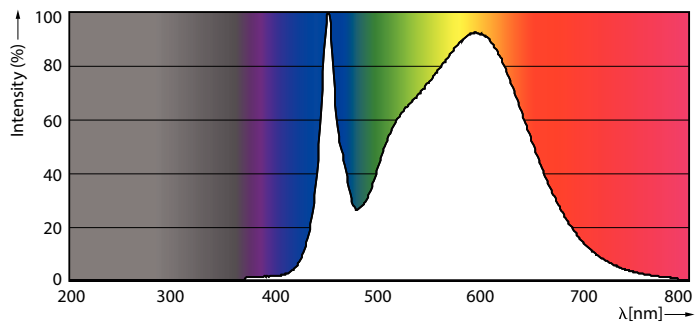

Photometric data

LEDtube 15,5W G13 T8 835

LEDtube 15,5W G13 T8 835