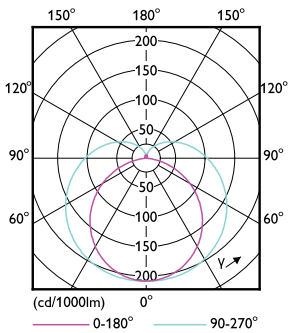

Photometric data

LEDtube 15,5W G13 T8

LEDtube 15,5W G13 T8 835