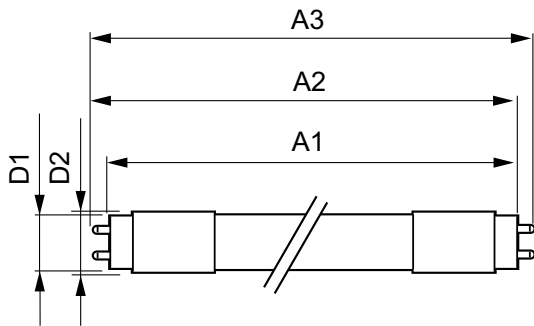

MasterClass LEDtube InstantFit T8

Approval Marks	RoHS compliance UL certificate DLC compliance
Product Data	
Order product name	15.5T8/MAS/48-835/IF24/P 25/1
EAN/UPC - Product	046677545185
Order code	533372

Numerator - Quantity Per Pack	1
Numerator - Packs per outer box	25
Material Nr. (12NC)	929002016304
Net Weight (Piece)	0.230 kg

Dimensional drawing

Product	D1	D2	A1	A2	A3
15.5T8/MAS/48-835/IF24/P 25/1	25.7 mm	28 mm	1198.1 mm	1205.2 mm	1212.3 mm

TLED 1200mmT8 120-277 15.5W 2400lm 3500K