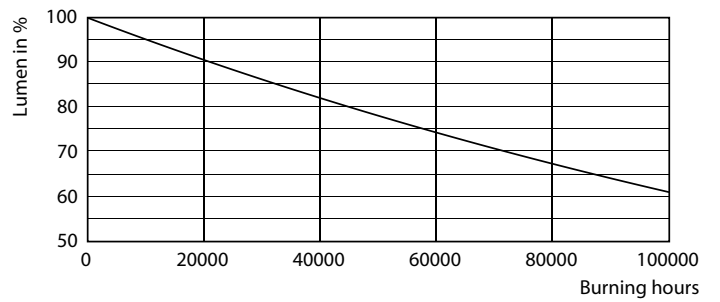

MasterClass LEDtube InstantFit T8

Lifetime

LEDtube 15,5W G13 T8