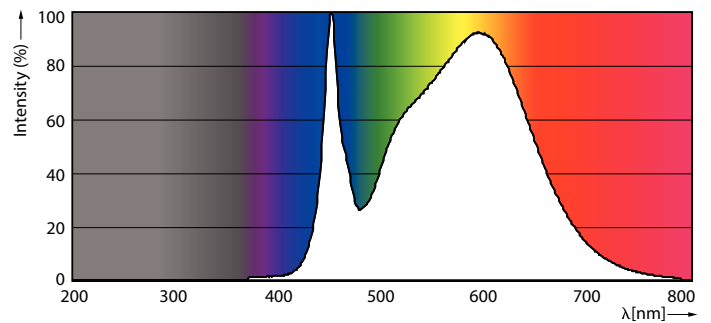

Photometric data

LEDtube 15,5W G13 T8 835

LEDtube 15,5W G13 T8 835