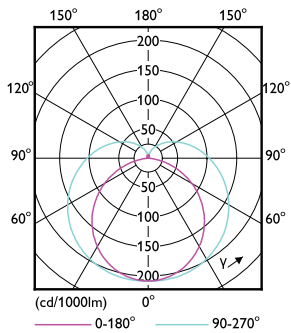

Photometric data

LEDtube 15,5W G13 T8

LEDtube 15,5W G13 T8 835