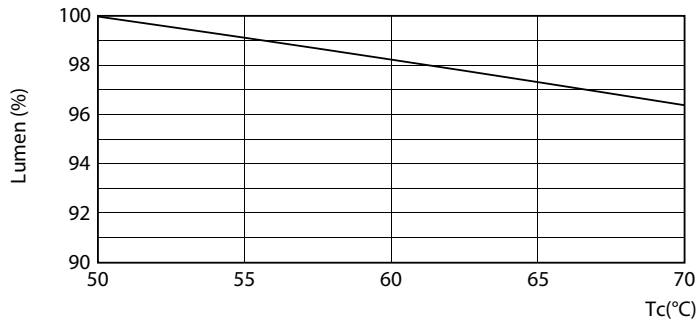

Product data

General Information	
Cap-Base	G13 [Medium Bi-Pin Fluorescent]
Nominal Lifetime (Nom)	70000 h
Switching Cycle	50000X
B50L70	70000 h

Light Technical	
Color Code	835 [CCT of 3500K]
Beam Angle (Nom)	180 °
Luminous Flux (Nom)	2400 lm
Luminous Flux (Rated) (Nom)	2400 lm
Rated Beam Angle	180 °
Correlated Color Temperature (Nom)	3500 K
Color Consistency	<6
Color Rendering Index (Nom)	80
LLMF At End Of Nominal Lifetime (Nom)	70 %

TLED 1200mmT8 120-277 15.5W 2400lm 3500K

Photometric data

LEDtube 15,5W G13 T8

LEDtube 15,5W G13 T8 835

LEDtube 15,5W G13 T8 835

MasterClass LEDtube InstantFit T8

Lifetime

LEDtube 15,5W G13 T8 LumenVsTc