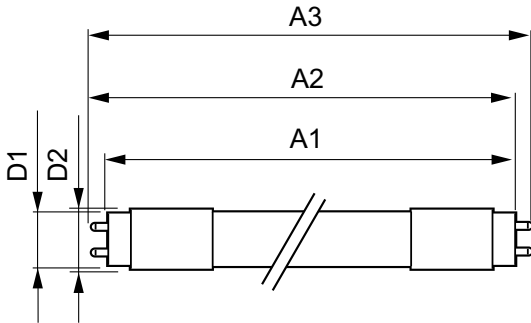

MasterClass LEDtube InstantFit T8

Approval Marks	RoHS compliance UL certificate DLC compliance
Product Data	
Order product name	15.5T8/MAS/48-835/IF24/P 25/1
EAN/UPC - Product	046677545185
Order code	929002016304

Numerator - Quantity Per Pack	1
Numerator - Packs per outer box	25
Material Nr. (12NC)	929002016304
Net Weight (Piece)	0.230 kg

Dimensional drawing

Product	D1	D2	A1	A2	A3
15.5T8/MAS/48-835/IF24/P 25/1	25.7 mm	28 mm	1198.1 mm	1205.2 mm	1212.3 mm

TLED 1200mmT8 120-277 15.5W 2400lm 3500K