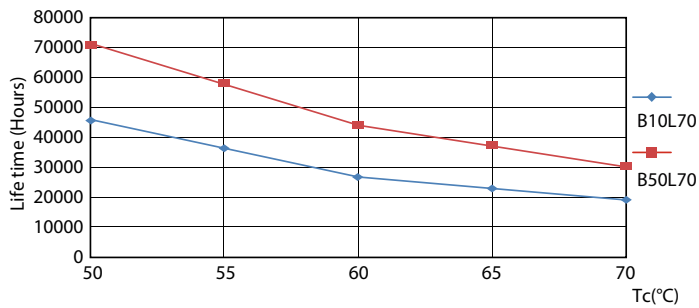

LEDtube 15,5W G13 T8 FailureRate

LEDtube 15,5W G13 T8

LEDtube 15,5W G13 T8 LifetimeVsTc