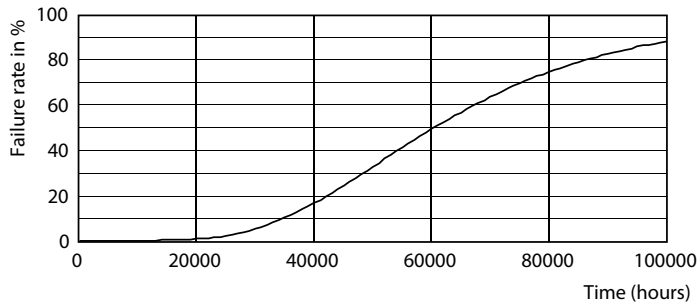

MASTER LEDtube EM/Mains

Διάρκεια ζωής

Life Expectancy Diagram - MAS LEDtube 1200mm UO 15.5W 865 T8