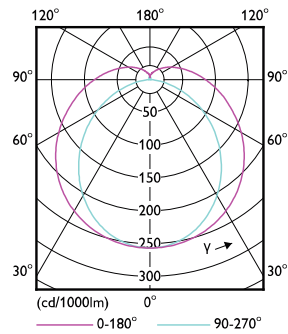

TLED_4ft_220-240V_15.5-36W2500lm_6500K_G13