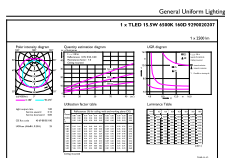

Photometric data

TLED_4ft_220-240V_15.5-36W2500lm_6500K_G13