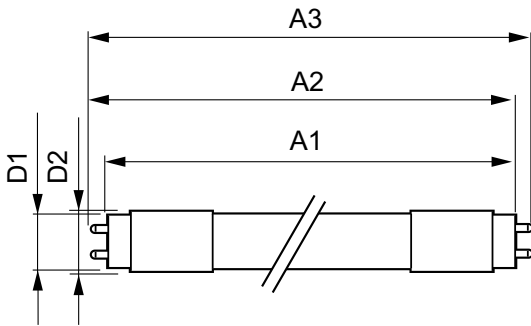

MASTER LEDtube EM/Mains

Approval and Application

Energy efficiency label (EEL)	A++
Energy-saving product	Yes
Approval marks	RoHS compliance CE marking KEMA Keur certificate
Energy Consumption kWh/1000 h	16 kWh

Product Data

Full product code	871869964725400

Order product name	MAS LEDtube 1200mm UO 15.5W 865 T8
EAN/UPC – product	8718699647254
Order code	64725400
Numerator – quantity per pack	1
Numerator – packs per outer box	10
Material no. (12NC)	929002020702
Net weight (piece)	0.251 kg

Warnings and Safety

· -

Dimensional drawing

TLED 4ft 220-240V 15.5-36W2500lm6500KG13

Product	D1	D2	A1	A2	A3
MAS LEDtube 1200mm UO 15.5W 865 T8	25.8 mm	28 mm	1198.2 mm	1205.3 mm	1212.4 mm

Photometric data