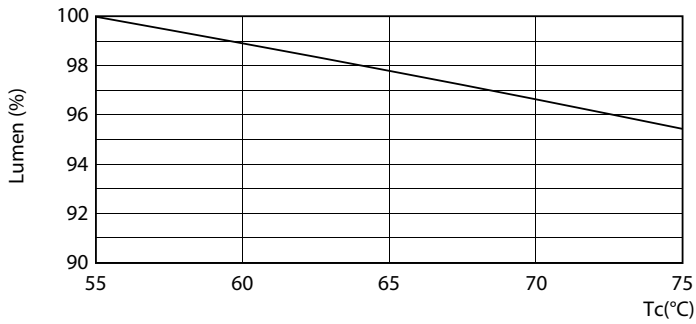

MASTER LEDtube EM/Mains

Photometric data

Lifetime