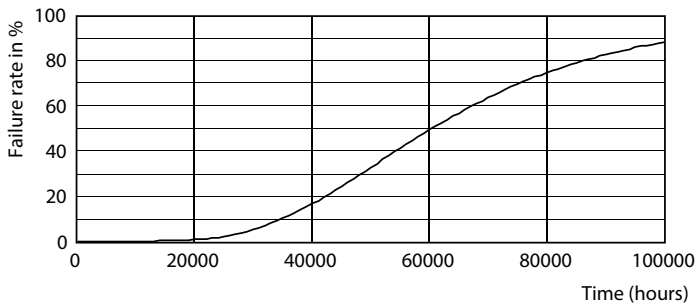

MASTER LEDtube EM/Mains

Photometric data

Lifetime