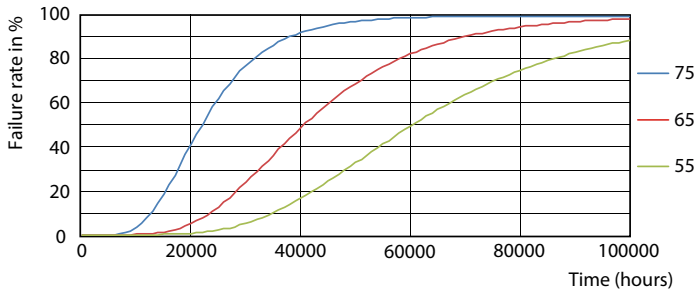

MASTER LEDtube EM/Mains

Photometric data

Lifetime