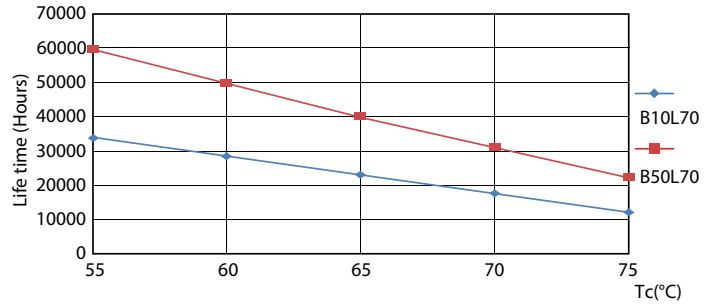

MASTER LEDtube EM/Mains

Photometric data

Lifetime