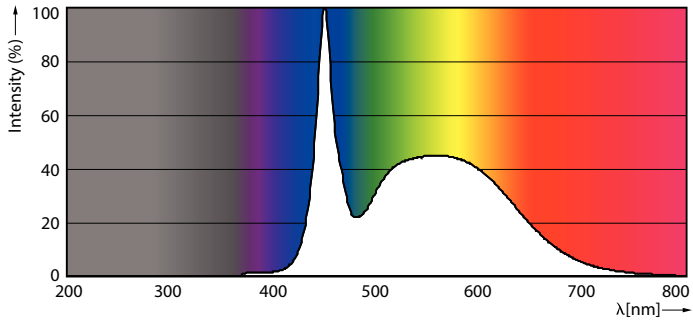

MASTER LEDtube EM/Mains

Photometric data