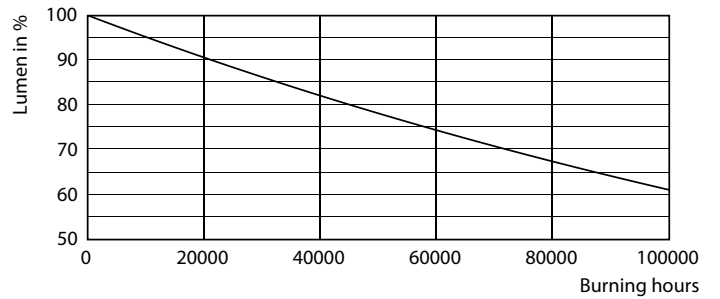

MASTER LEDtube EM/Mains

Photometric data

Lifetime