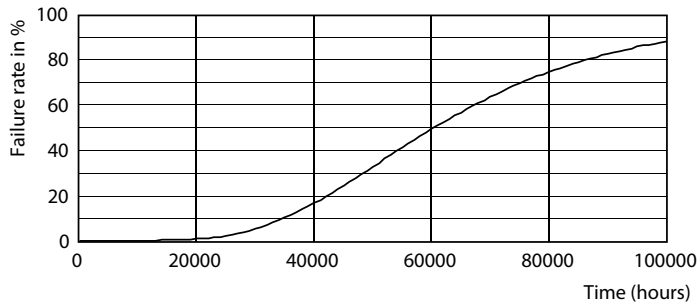

MASTER LEDtube EM/Mains T8

Levensduur

Life Expectancy Diagram - MAS LEDtube 1200mm UO 15.5W 865 T8