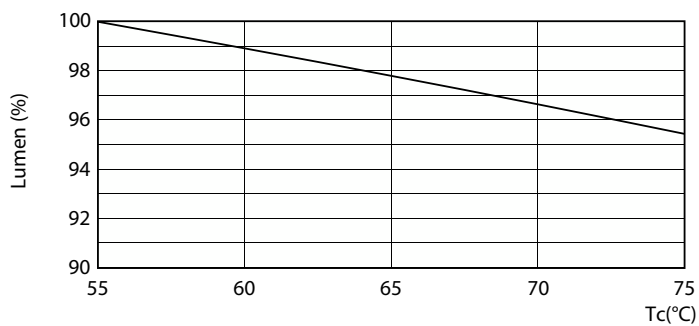

Life Expectancy Diagram - MAS LEDtube 1200mm UO 15.5W 865 T8

Lumen Maintenance Diagram - MAS LEDtube 1200mm UO 15.5W 865 T8