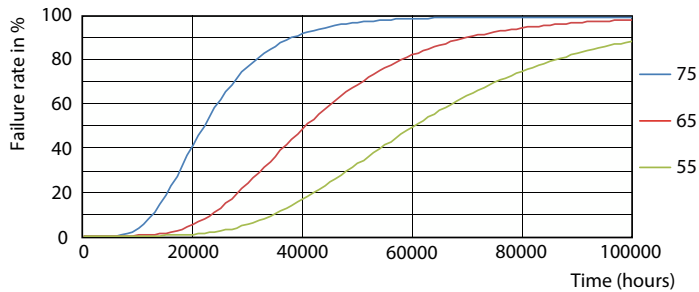

Levensduur