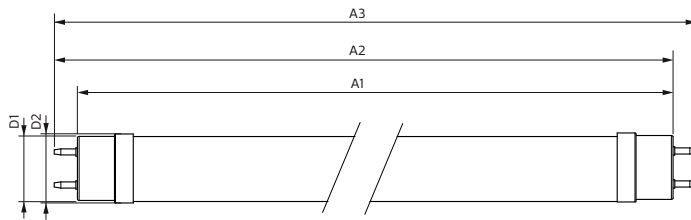

MASTER Value LEDtube T8

Mechanical and Housing

Bulb Material	Glass
Product Length	1,500 mm
Bulb Shape	T8

Approval and Application

Energy Saving Product	Yes
Approval Marks	RoHS compliance TUV CE marking KEMA Keur certificate
Energy Consumption kWh/1000 h	24 kWh

Product Data

Order product name	MAS LEDtube VLE 1500mm UO 24W 830 T8
--------------------	--------------------------------------

Full product name	MAS LEDtube VLE 1500mm UO 24W 830 T8
Full product code	871869964703200
Order code	929002022302
Material Nr. (12NC)	929002022302
Numerator - Quantity Per Pack	1
EAN/UPC - Product/Case	8718699647032
Numerator - Packs per outer box	10
EAN/UPC - Case	8718699647049

Dimensional drawing

Product	D1	D2	A1	A2	A3
MAS LEDtube VLE 1500mm UO 24W 830 T8	25.8 mm	28 mm	1,498.7 mm	1,505.8 mm	1,512.9 mm

Photometric data

© 2023 Philips Lighting B.V. Page 1/1

Light Distribution Diagram - MAS LEDtube VLE 1500mm UO 24W 830 T8