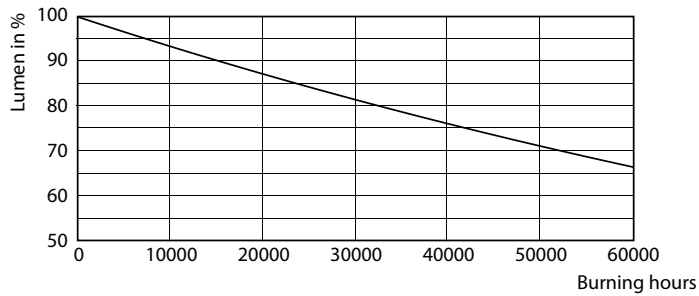

Lumen Maintenance Diagram - MAS LEDtube VLE 1500mm UO 24W 830 T8