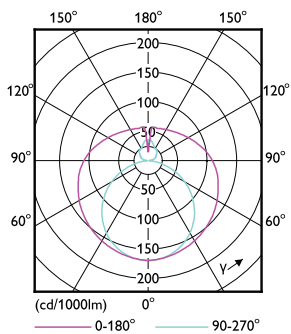

MASTER Value LEDtube T8

Mechanical and Housing

Bulb Material	Glass
Product Length	1,500 mm
Bulb Shape	T8

Approval and Application

Energy Saving Product	Yes
Approval Marks	RoHS compliance TUV CE marking KEMA Keur certificate
Energy Consumption kWh/1000 h	24 kWh

Dimensional drawing

Product	D1	D2	A1	A2	A3
MAS LEDtube VLE 1500mm UO 24W 830 T8	25.8 mm	28 mm	1,498.7 mm	1,505.8 mm	1,512.9 mm

Photometric data

© 2023 Philips Lighting B.V. Page 1/1

Light Distribution Diagram - MAS LEDtube VLE 1500mm UO 24W 830 T8