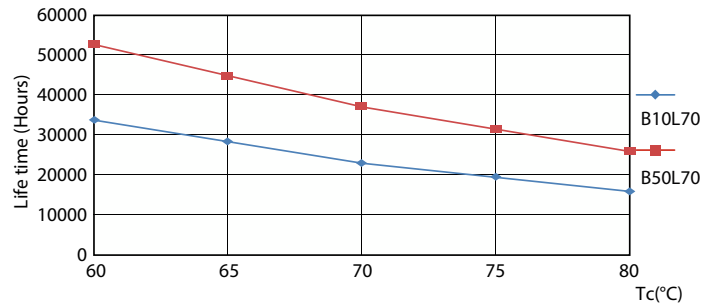

Life Expectancy Diagram - MAS LEDtube VLE 1500mm UO 24W 830 T8