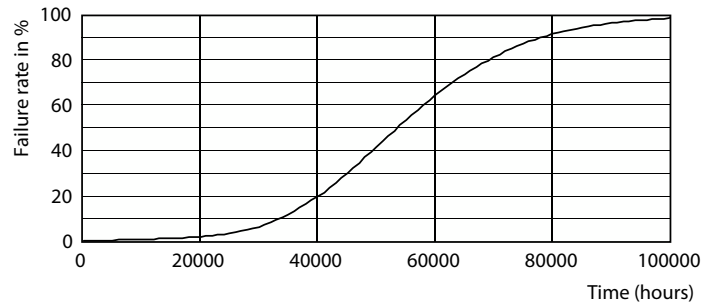

General uniform lighting - MAS LEDtube VLE 1500mm UO 24W 830 T8

MASTER Value LEDtube T8

Photometric data

Spectral Power Distribution Colour - MAS LEDtube VLE 1500mm UO 24W 830 T8

Lifetime

Lumen Maintenance Diagram - MAS LEDtube VLE 1500mm UO 24W 830 T8