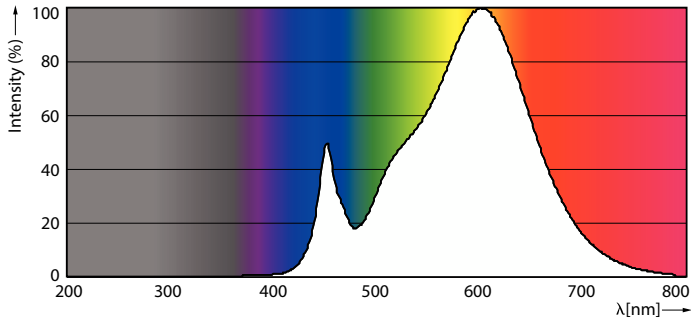

MASTER Value LEDtube T8

Photometric data

Spectral Power Distribution Colour - MAS LEDtube VLE 1500mm UO 24W 830 T8