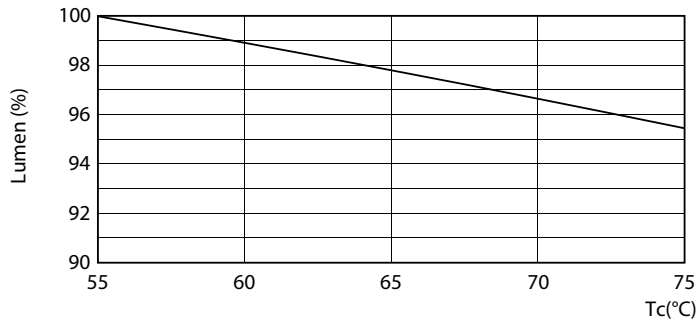

General uniform lighting - MAS LEDtube VLE 1500mm UO 24W 830 T8

MASTER Value LEDtube T8

Photometric data

Spectral Power Distribution Colour - MAS LEDtube VLE 1500mm UO 24W 830 T8

Lifetime

Lumen Maintenance Diagram - MAS LEDtube VLE 1500mm UO 24W 830 T8