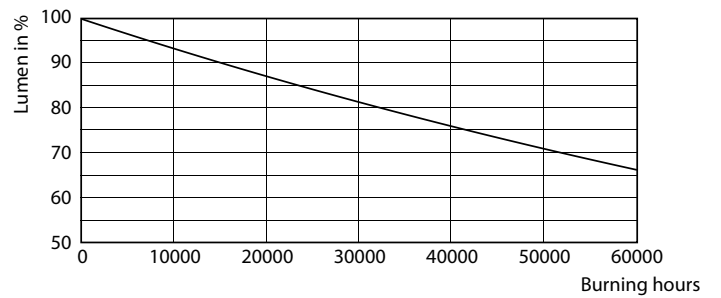

Product data

General Information	
Base	G13 [Medium Bi-Pin Fluorescent]
EU RoHS compliant	Yes
Nominal Lifetime (Nom)	50000 h
Switching Cycle	50000X
Light Technical	
Color Code	830 [CCT of 3000K]
Beam Angle (Nom)	240 °
Initial lumen (Nom)	1500 lm
Color Designation	White (WH)
Correlated Color Temperature (Nom)	3000 K
Luminous Efficacy (rated) (Nom)	160.00 lm/W
Color Consistency	<6
Color Rendering Index (Nom)	82
LLMF At End Of Nominal Lifetime (Nom)	70 %
Operating and Electrical	
Input Frequency	25000-105000 Hz
Power (Rated) (Nom)	10 W

LEDtube 10W G13 840 ND

LEDTube_10T8_COR_48-830_IF15_G 10_1-GUL

Photometric data

LEDTube_10T8_COR_48-830_IF15_G 10_1-POC

Lifetime

LEDtube 10W G13 850 ND

LEDtube 10W G13 850 ND

LEDtube 10W G13 850 ND