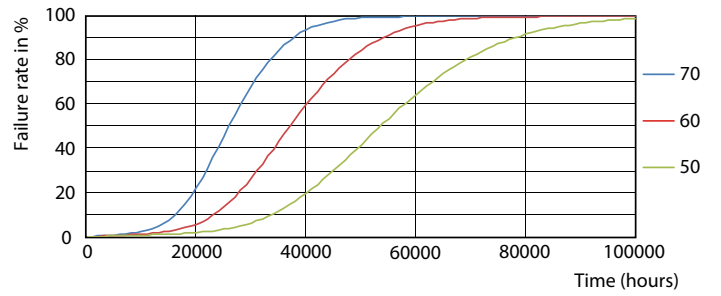

LEDtube 10W G13 840 ND

LEDTube_10T8_COR_48-830_IF15_G 10_1-GUL

Photometric data

LEDTube_10T8_COR_48-830_IF15_G 10_1-POC

Lifetime

LEDtube 10W G13 850 ND

LEDtube 10W G13 850 ND

LEDtube 10W G13 850 ND