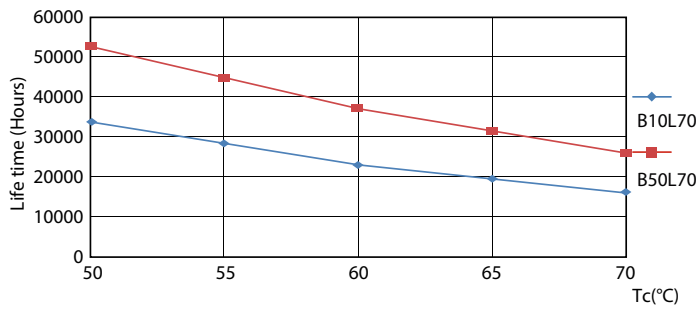

Product data

General Information	
Base	G13 [Medium Bi-Pin Fluorescent]
EU RoHS compliant	Yes
Nominal Lifetime (Nom)	50000 h
Switching Cycle	50000X
Light Technical	
Color Code	830 [CCT of 3000K]
Beam Angle (Nom)	240 °
Initial lumen (Nom)	1500 lm
Color Designation	White (WH)
Correlated Color Temperature (Nom)	3000 K
Luminous Efficacy (rated) (Nom)	160.00 lm/W
Color Consistency	<6
Color Rendering Index (Nom)	82
LLMF At End Of Nominal Lifetime (Nom)	70 %
Operating and Electrical	
Input Frequency	25000-105000 Hz
Power (Rated) (Nom)	10 W

LEDtube 10W G13 840 ND

LEDTube_10T8_COR_48-830_IF15_G 10_1-GUL

Photometric data

LEDTube_10T8_COR_48-830_IF15_G 10_1-POC

Lifetime

LEDtube 10W G13 850 ND

LEDtube 10W G13 850 ND

LEDtube 10W G13 850 ND