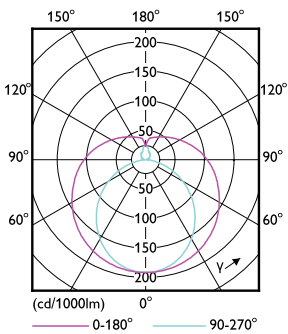

LEDtube 10W G13 840 ND

LEDTube_10T8_COR_48-830_IF15_G 10_1-GUL