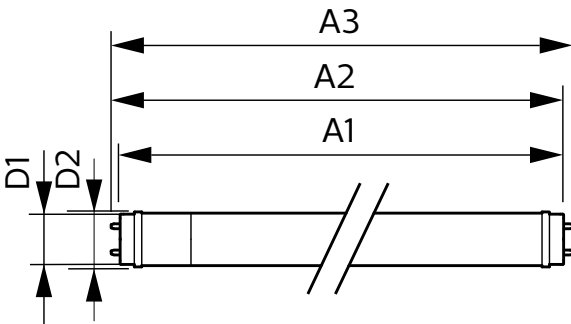

T8

Mechanical and Housing

Product Length 1200 mm

Approval and Application

Energy Efficiency Label (EEL) Not applicable
Energy Saving Product Yes
Approbation Marks RoHS compliance UL certificate DLC compliance
Energy Consumption kWh/1000 h - kWh

Product Data

Order product name 10T8/COR/48-830/IF15/G/DIM 10/1

EAN/UPC - Product	046677553210
Order code	553214
Numerator - Quantity Per Pack	1
Numerator - Packs per outer box	10
Material Nr. (12NC)	929002252734
Net Weight (Piece)	0.230 kg
Model Number	9290022527

Dimensional drawing

TLED120-277V 16.5W-25/28/32W 3500K G13ND

Product	D1	D2	A1	A2	A3
10T8/COR/48-830/ IF15/G/DIM 10/1	25.7 mm	28 mm	1198.1 mm	1205.2 mm	1212.3 mm

Photometric data