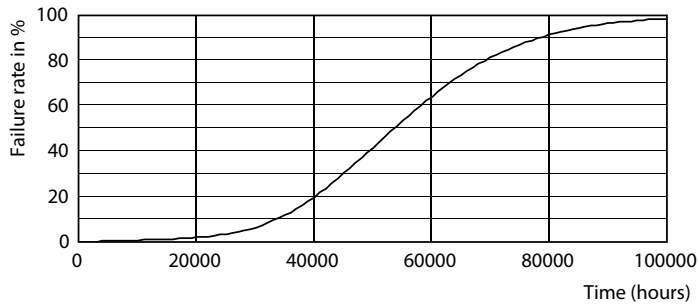

LEDtube 10W G13 840 ND

LEDTube_10T8_COR_48-830_IF15_G 10_1-GUL

Photometric data

LEDTube_10T8_COR_48-830_IF15_G 10_1-POC

Lifetime

LEDtube 10W G13 850 ND

LEDtube 10W G13 850 ND

LEDtube 10W G13 850 ND