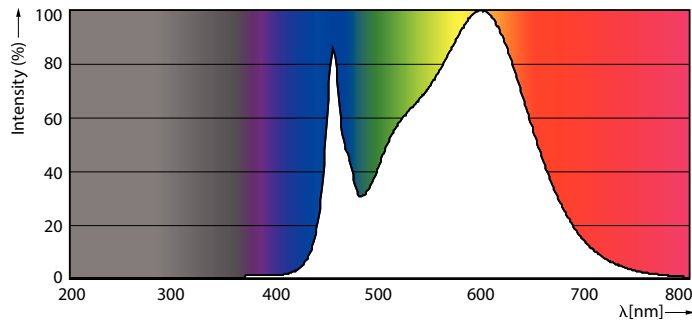

Photometric data

LEDtube_G13_835-POC