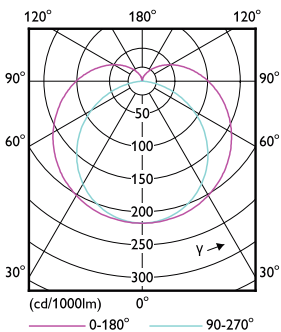

Product data

General Information	
Base	G13 [Medium Bi-Pin Fluorescent]
EU RoHS compliant	Yes
Nominal Lifetime (Nom)	70000 h
Switching Cycle	50000X
Technical Type	10.5-32W
Light Technical	
Color Code	835 [CCT of 3500K]
Beam Angle (Nom)	180 °
Initial lumen (Nom)	1600 lm
Luminous Flux (Rated) (Nom)	1600 lm
Color Designation	White (WH)
Correlated Color Temperature (Nom)	3500 K
Luminous Efficacy (rated) (Nom)	152.00 lm/W
Color Consistency	<6
Color Rendering Index (Nom)	80
LLMF At End Of Nominal Lifetime (Nom)	70 %
Operating and Electrical	
Input Frequency	50 to 60 Hz
Power (Rated) (Nom)	10.5 W

Dimensional drawing

TLED T8 120-277V 10.5-32W 1600lm 3500K

Product	D1	D2	A1	A2	A3
10.5T8/MAS/48-835/MF16/P 10/1	25.7 mm	28 mm	1198 mm	1205 mm	1212 mm

Photometric data

LEDtube_G13_835-POC

LEDtube_10.5W_G13_835-GUL