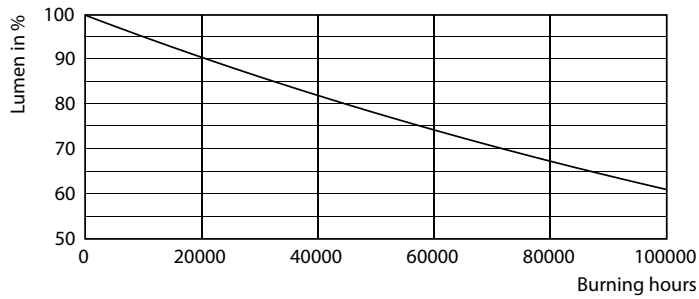

Product data

General Information	
Base	G13 [Medium Bi-Pin Fluorescent]
EU RoHS compliant	Yes
Nominal Lifetime (Nom)	70000 h
Switching Cycle	50000X
Technical Type	10.5-32W
Light Technical	
Color Code	835 [CCT of 3500K]
Beam Angle (Nom)	180 °
Initial lumen (Nom)	1600 lm
Luminous Flux (Rated) (Nom)	1600 lm
Color Designation	White (WH)
Correlated Color Temperature (Nom)	3500 K
Luminous Efficacy (rated) (Nom)	152.00 lm/W
Color Consistency	<6
Color Rendering Index (Nom)	80
LLMF At End Of Nominal Lifetime (Nom)	70 %
Operating and Electrical	
Input Frequency	50 to 60 Hz
Power (Rated) (Nom)	10.5 W

LEDtube_G13_1-LDD

Lifetime

LEDtube_70K-LED

LEDtube_70K_LifetimeVsTc-LED

LEDtube_70K_LumenVsTc-LMP

LEDtube_70K_FailureRate-LED

LEDtube_70K-LMP