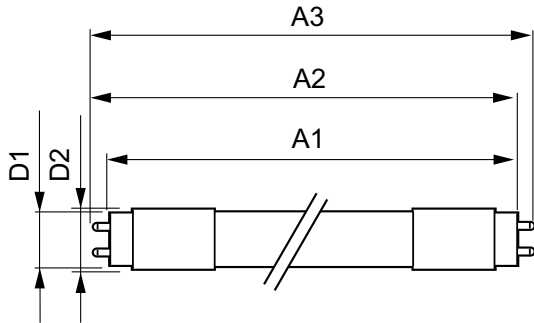

Product data

General Information	
Base	G13 [Medium Bi-Pin Fluorescent]
EU RoHS compliant	Yes
Nominal Lifetime (Nom)	70000 h
Switching Cycle	50000X
Technical Type	10.5-32W
Light Technical	
Color Code	835 [CCT of 3500K]
Beam Angle (Nom)	180 °
Initial lumen (Nom)	1600 lm
Luminous Flux (Rated) (Nom)	1600 lm
Color Designation	White (WH)
Correlated Color Temperature (Nom)	3500 K
Luminous Efficacy (rated) (Nom)	152.00 lm/W
Color Consistency	<6
Color Rendering Index (Nom)	80
LLMF At End Of Nominal Lifetime (Nom)	70 %
Operating and Electrical	
Input Frequency	50 to 60 Hz
Power (Rated) (Nom)	10.5 W

Lamp Current (Max)	100 mA
Lamp Current (Min)	43 mA
Starting Time (Nom)	0.5 s
Warm Up Time to 60% Light (Nom)	0.5 s
Power Factor (Nom)	0.9
Voltage (Nom)	120-277 V
Temperature	
T-Ambient (Max)	45 °C
T-Ambient (Min)	-20 °C
T-Storage (Max)	65 °C
T-Storage (Min)	-40 °C
T-Case Maximum (Nom)	70 °C
Controls and Dimming	
Dimmable	No
Mechanical and Housing	
Product Length	1200 mm
Approval and Application	
Energy Saving Product	Yes

T8

Approbation Marks	RoHS compliance UL certificate DLC compliance
Product Data	
Order product name	10.5T8/MAS/48-835/MF16/P 10/1
EAN/UPC - Product	046677557355
Order code	557355

Numerator - Quantity Per Pack	1
Numerator - Packs per outer box	10
Material Nr. (12NC)	929002325104
Net Weight (Piece)	0.120 kg
Model Number	9290023251

Dimensional drawing

TLED T8 120-277V 10.5-32W 1600lm 3500K

Product	D1	D2	A1	A2	A3
10.5T8/MAS/48-835/MF16/P 10/1	25.7 mm	28 mm	1198 mm	1205 mm	1212 mm

Photometric data

LEDtube_G13_835-POC

LEDtube_10.5W_G13_835-GUL