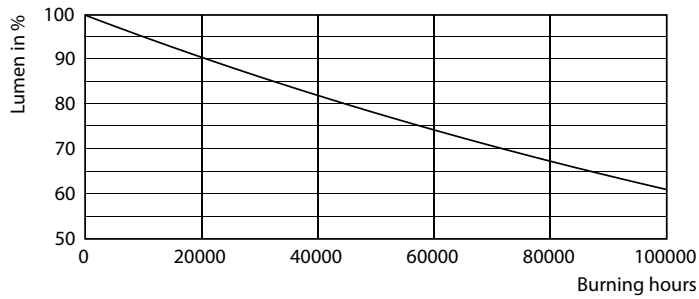

Product data

General Information		Lamp Current (Max)	
Base	G13 [Medium Bi-Pin Fluorescent]	Lamp Current (Min)	100 mA
EU RoHS compliant	Yes	Starting Time (Nom)	43 mA
Nominal Lifetime (Nom)	70000 h	Warm Up Time to 60% Light (Nom)	0.5 s
Switching Cycle	50000X	Power Factor (Nom)	0.6 s
Technical Type	10.5-32W	Voltage (Nom)	0.9
			120-277 V
Light Technical		Temperature	
Color Code	841 [CCT of 4100K (841)]	T-Ambient (Max)	45 °C
Beam Angle (Nom)	180 °	T-Ambient (Min)	-20 °C
Initial lumen (Nom)	1650 lm	T-Storage (Max)	65 °C
Luminous Flux (Rated) (Nom)	1650 lm	T-Storage (Min)	-40 °C
Color Designation	Cool White (CW)	T-Case Maximum (Nom)	70 °C
Correlated Color Temperature (Nom)	4000 K		
Luminous Efficacy (rated) (Nom)	157.00 lm/W	Controls and Dimming	
Color Consistency	<6	Dimmable	No
Color Rendering Index (Nom)	80		
LLMF At End Of Nominal Lifetime (Nom)	70 %	Mechanical and Housing	
		Product Length	1200 mm
Operating and Electrical		Approval and Application	
Input Frequency	50 to 60 Hz	Energy Saving Product	Yes
Power (Rated) (Nom)	10.5 W		

LEDtube_G13_1-LDD

Lifetime

LEDtube_70K-LED

LEDtube_70K_LifetimeVsTc-LED

LEDtube_70K_LumenVsTc-LMP

LEDtube_70K_FailureRate-LED

LEDtube_70K-LMP