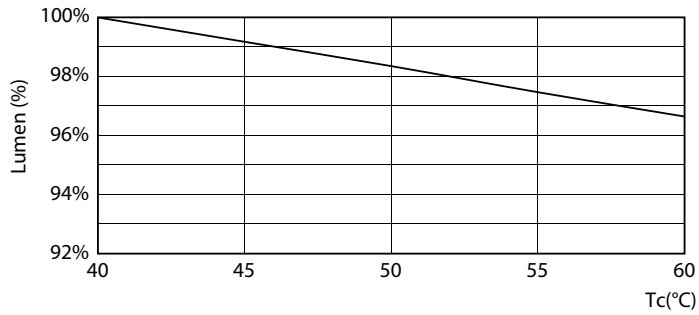

LEDtube_70K_LumenVsTc-LMP