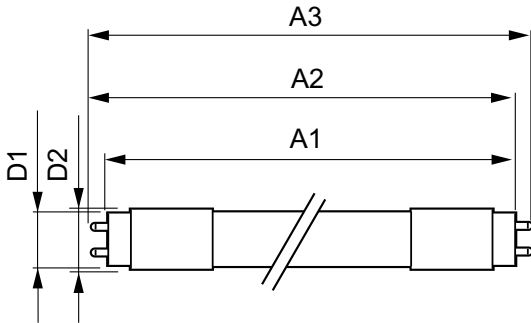

Product data

General Information		Lamp Current (Max)	
Base	G13 [Medium Bi-Pin Fluorescent]	Lamp Current (Min)	100 mA
EU RoHS compliant	Yes	Starting Time (Nom)	43 mA
Nominal Lifetime (Nom)	70000 h	Warm Up Time to 60% Light (Nom)	0.5 s
Switching Cycle	50000X	Power Factor (Nom)	0.6 s
Technical Type	10.5-32W	Voltage (Nom)	0.9
			120-277 V
Light Technical		Temperature	
Color Code	841 [CCT of 4100K (841)]	T-Ambient (Max)	45 °C
Beam Angle (Nom)	180 °	T-Ambient (Min)	-20 °C
Initial lumen (Nom)	1650 lm	T-Storage (Max)	65 °C
Luminous Flux (Rated) (Nom)	1650 lm	T-Storage (Min)	-40 °C
Color Designation	Cool White (CW)	T-Case Maximum (Nom)	70 °C
Correlated Color Temperature (Nom)	4000 K		
Luminous Efficacy (rated) (Nom)	157.00 lm/W	Controls and Dimming	
Color Consistency	<6	Dimmable	No
Color Rendering Index (Nom)	80		
LLMF At End Of Nominal Lifetime (Nom)	70 %	Mechanical and Housing	
		Product Length	1200 mm
Operating and Electrical		Approval and Application	
Input Frequency	50 to 60 Hz	Energy Saving Product	Yes
Power (Rated) (Nom)	10.5 W		

T8

Approbation Marks	RoHS compliance UL certificate DLC compliance
Product Data	
Order product name	10.5T8/MAS/48-840/MF16/P 10/1
EAN/UPC - Product	046677557362
Order code	557363

Numerator - Quantity Per Pack	1
Numerator - Packs per outer box	10
Material Nr. (12NC)	929002325204
Net Weight (Piece)	0.120 kg
Model Number	9290023252

Dimensional drawing

TLED T8 120-277V 10.5-32W 1650lm 4000K

Product	D1	D2	A1	A2	A3
10.5T8/MAS/48-840/MF16/P 10/1	25.7 mm	28 mm	1198 mm	1205 mm	1212 mm

Photometric data

LEDtube_10.5W_G13_840-GUL

LEDtube_G13_840-POC