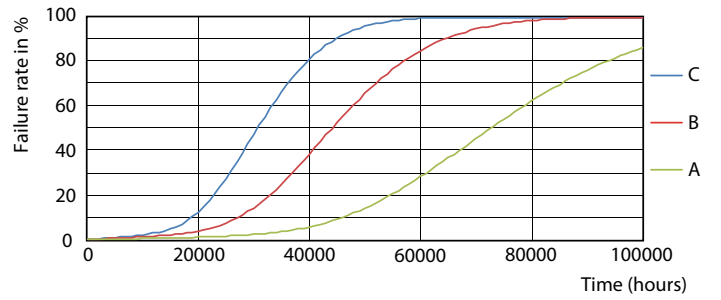

LEDtube_70K_LumenVsTc-LMP