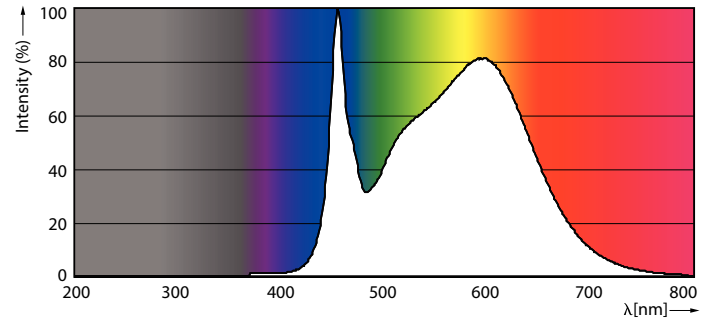

LEDtube_G13_840-POC