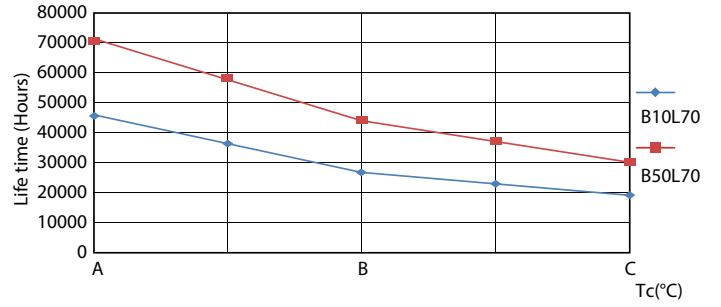

LEDtube_70K_LifetimeVsTc-LED

Lifetime