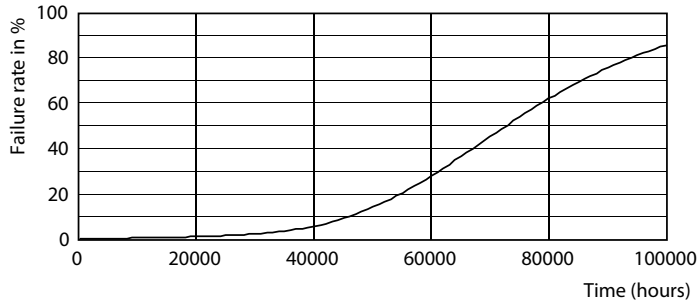

Lifetime

LEDtube_70K-LED