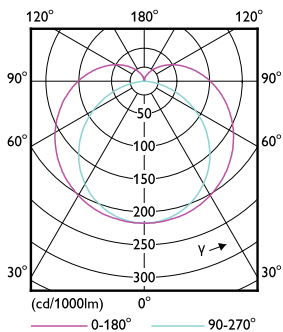

Product data

General Information		Lamp Current (Max)	
Base	G13 [Medium Bi-Pin Fluorescent]	Lamp Current (Min)	100 mA
EU RoHS compliant	Yes	Starting Time (Nom)	43 mA
Nominal Lifetime (Nom)	70000 h	Warm Up Time to 60% Light (Nom)	0.5 s
Switching Cycle	50000X	Power Factor (Nom)	0.6 s
Technical Type	10.5-32W	Voltage (Nom)	0.9
			120-277 V
Light Technical		Temperature	
Color Code	841 [CCT of 4100K (841)]	T-Ambient (Max)	45 °C
Beam Angle (Nom)	180 °	T-Ambient (Min)	-20 °C
Initial lumen (Nom)	1650 lm	T-Storage (Max)	65 °C
Luminous Flux (Rated) (Nom)	1650 lm	T-Storage (Min)	-40 °C
Color Designation	Cool White (CW)	T-Case Maximum (Nom)	70 °C
Correlated Color Temperature (Nom)	4000 K		
Luminous Efficacy (rated) (Nom)	157.00 lm/W	Controls and Dimming	
Color Consistency	<6	Dimmable	No
Color Rendering Index (Nom)	80		
LLMF At End Of Nominal Lifetime (Nom)	70 %	Mechanical and Housing	
		Product Length	1200 mm
Operating and Electrical		Approval and Application	
Input Frequency	50 to 60 Hz	Energy Saving Product	Yes
Power (Rated) (Nom)	10.5 W		

Dimensional drawing

TLED T8 120-277V 10.5-32W 1650lm 4000K

Product	D1	D2	A1	A2	A3
10.5T8/MAS/48-840/MF16/P 10/1	25.7 mm	28 mm	1198 mm	1205 mm	1212 mm

Photometric data

LEDtube_10.5W_G13_840-GUL

LEDtube_G13_840-POC