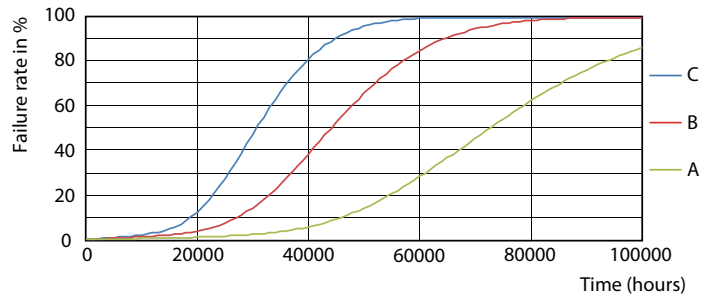

LEDtube_70K_LumenVsTc-LMP