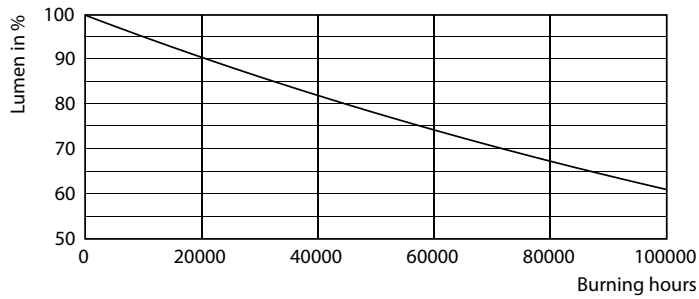

Product data

General Information		Temperature	
Base	G13 [Medium Bi-Pin Fluorescent]	Lamp Current (Max)	100 mA
EU RoHS compliant	Yes	Lamp Current (Min)	43 mA
Nominal Lifetime (Nom)	70000 h	Starting Time (Nom)	0.5 s
Switching Cycle	50000X	Warm Up Time to 60% Light (Nom)	0.7 s
Technical Type	10.5-32W	Power Factor (Nom)	0.9
		Voltage (Nom)	120-277 V
Light Technical			
Color Code	850 [CCT of 5000K]	T-Ambient (Max)	45 °C
Beam Angle (Nom)	180 °	T-Ambient (Min)	-20 °C
Initial lumen (Nom)	1650 lm	T-Storage (Max)	65 °C
Luminous Flux (Rated) (Nom)	1650 lm	T-Storage (Min)	-40 °C
Color Designation	Daylight	T-Case Maximum (Nom)	70 °C
Correlated Color Temperature (Nom)	5000 K		
Luminous Efficacy (rated) (Nom)	157.00 lm/W	Controls and Dimming	
Color Consistency	<5	Dimmable	No
Color Rendering Index (Nom)	80		
LLMF At End Of Nominal Lifetime (Nom)	70 %	Mechanical and Housing	
		Product Length	1200 mm
Operating and Electrical			
Input Frequency	50 to 60 Hz	Approval and Application	
Power (Rated) (Nom)	10.5 W	Energy Saving Product	Yes

LEDtube_G13_1-LDD

Lifetime

LEDtube_70K-LED

LEDtube_70K_LifetimeVsTc-LED

LEDtube_70K_LumenVsTc-LMP

LEDtube_70K_FailureRate-LED

LEDtube_70K-LMP