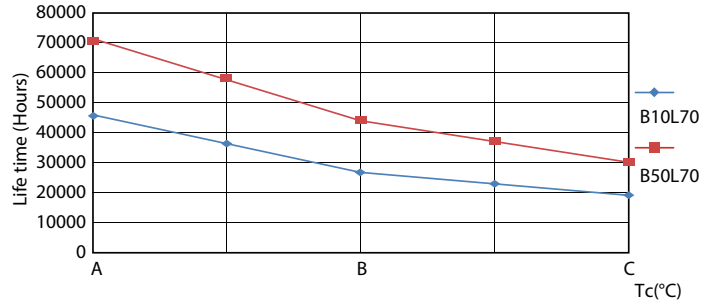

LEDtube_70K_LifetimeVsTc-LED

Lifetime