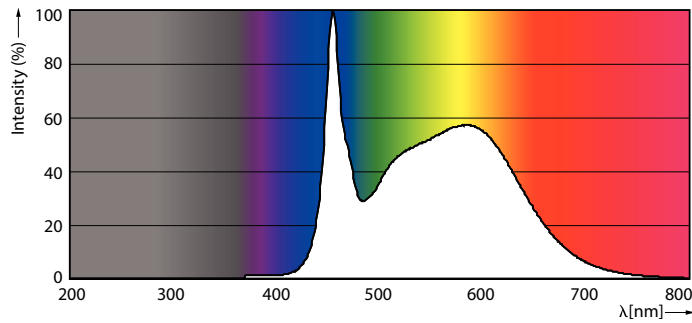

Photometric data

LEDtube_G13_850-POC