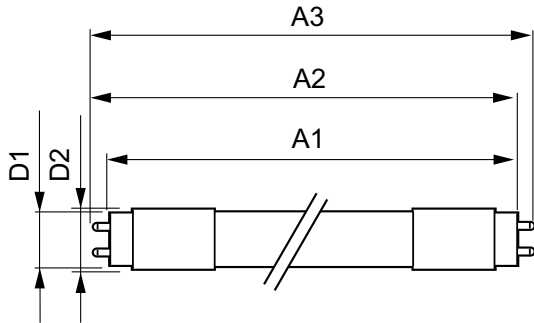

Product data

General Information		Temperature	
Base	G13 [Medium Bi-Pin Fluorescent]	Lamp Current (Max)	100 mA
EU RoHS compliant	Yes	Lamp Current (Min)	43 mA
Nominal Lifetime (Nom)	70000 h	Starting Time (Nom)	0.5 s
Switching Cycle	50000X	Warm Up Time to 60% Light (Nom)	0.7 s
Technical Type	10.5-32W	Power Factor (Nom)	0.9
		Voltage (Nom)	120-277 V
Light Technical			
Color Code	850 [CCT of 5000K]	T-Ambient (Max)	45 °C
Beam Angle (Nom)	180 °	T-Ambient (Min)	-20 °C
Initial lumen (Nom)	1650 lm	T-Storage (Max)	65 °C
Luminous Flux (Rated) (Nom)	1650 lm	T-Storage (Min)	-40 °C
Color Designation	Daylight	T-Case Maximum (Nom)	70 °C
Correlated Color Temperature (Nom)	5000 K		
Luminous Efficacy (rated) (Nom)	157.00 lm/W	Controls and Dimming	
Color Consistency	<5	Dimmable	No
Color Rendering Index (Nom)	80		
LLMF At End Of Nominal Lifetime (Nom)	70 %	Mechanical and Housing	
		Product Length	1200 mm
Operating and Electrical			
Input Frequency	50 to 60 Hz	Approval and Application	
Power (Rated) (Nom)	10.5 W	Energy Saving Product	Yes

T8

Approbation Marks	RoHS compliance UL certificate DLC compliance
Product Data	
Order product name	10.5T8/MAS/48-850/MF16/P 10/1
EAN/UPC - Product	046677557379
Order code	557371

Numerator - Quantity Per Pack	1
Numerator - Packs per outer box	10
Material Nr. (12NC)	929002325304
Net Weight (Piece)	0.120 kg
Model Number	9290023253

Dimensional drawing

TLED T8 120-277V 10.5-32W 1650lm 5000K

Product	D1	D2	A1	A2	A3
10.5T8/MAS/48-850/MF16/P 10/1	25.7 mm	28 mm	1198 mm	1205 mm	1212 mm

Photometric data

LEDtube_G13_850-POC

LEDtube_10.5W_G13_850-GUL