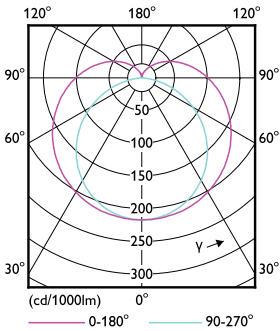

Product data

General Information		Lamp Current (Max)	
Base	G13 [Medium Bi-Pin Fluorescent]	Lamp Current (Max)	125 mA
EU RoHS compliant	Yes	Lamp Current (Min)	54 mA
Nominal Lifetime (Nom)	70000 h	Starting Time (Nom)	0.5 s
Switching Cycle	50000X	Warm Up Time to 60% Light (Nom)	0.9 s
Technical Type	14.5-32W	Power Factor (Nom)	0.9
		Voltage (Nom)	120-277 V
Light Technical		Temperature	
Color Code	835 [CCT of 3500K]	T-Ambient (Max)	45 °C
Beam Angle (Nom)	180 °	T-Ambient (Min)	-20 °C
Initial lumen (Nom)	2000 lm	T-Storage (Max)	65 °C
Luminous Flux (Rated) (Nom)	2000 lm	T-Storage (Min)	-40 °C
Color Designation	White (WH)	T-Case Maximum (Nom)	70 °C
Correlated Color Temperature (Nom)	3500 K		
Luminous Efficacy (rated) (Nom)	137.00 lm/W	Controls and Dimming	
Color Consistency	<6	Dimmable	No
Color Rendering Index (Nom)	80		
LLMF At End Of Nominal Lifetime (Nom)	70 %	Mechanical and Housing	
		Product Length	1200 mm
Operating and Electrical		Approval and Application	
Input Frequency	50 to 60 Hz	Energy Saving Product	Yes
Power (Rated) (Nom)	14.5 W		

Dimensional drawing

TLED T8 120-277V 14.5-32W 2000lm 3500K

Product	D1	D2	A1	A2	A3
14.5T8/MAS/48-835/MF20/P 10/1	25.7 mm	28 mm	1198 mm	1205 mm	1212 mm

Photometric data

LEDtube_G13_835-POC

LEDtube_G13_1-LDD

LEDtube_14.5W_G13_835-GUL