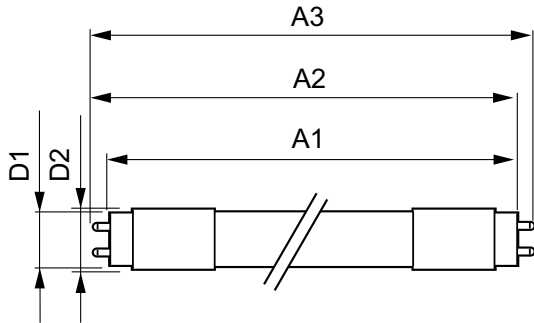

Product data

General Information		Lamp Current (Max)	
Base	G13 [Medium Bi-Pin Fluorescent]	Lamp Current (Max)	125 mA
EU RoHS compliant	Yes	Lamp Current (Min)	54 mA
Nominal Lifetime (Nom)	70000 h	Starting Time (Nom)	0.5 s
Switching Cycle	50000X	Warm Up Time to 60% Light (Nom)	0.9 s
Technical Type	14.5-32W	Power Factor (Nom)	0.9
		Voltage (Nom)	120-277 V
Light Technical		Temperature	
Color Code	835 [CCT of 3500K]	T-Ambient (Max)	45 °C
Beam Angle (Nom)	180 °	T-Ambient (Min)	-20 °C
Initial lumen (Nom)	2000 lm	T-Storage (Max)	65 °C
Luminous Flux (Rated) (Nom)	2000 lm	T-Storage (Min)	-40 °C
Color Designation	White (WH)	T-Case Maximum (Nom)	70 °C
Correlated Color Temperature (Nom)	3500 K		
Luminous Efficacy (rated) (Nom)	137.00 lm/W	Controls and Dimming	
Color Consistency	<6	Dimmable	No
Color Rendering Index (Nom)	80		
LLMF At End Of Nominal Lifetime (Nom)	70 %	Mechanical and Housing	
		Product Length	1200 mm
Operating and Electrical		Approval and Application	
Input Frequency	50 to 60 Hz	Energy Saving Product	Yes
Power (Rated) (Nom)	14.5 W		

T8

Approbation Marks	RoHS compliance UL certificate DLC compliance
Product Data	
Order product name	14.5T8/MAS/48-835/MF20/P 10/1
EAN/UPC - Product	046677557393
Order code	557397

Numerator - Quantity Per Pack	1
Numerator - Packs per outer box	10
Material Nr. (12NC)	929002325504
Net Weight (Piece)	0.120 kg
Model Number	9290023255

Dimensional drawing

TLED T8 120-277V 14.5-32W 2000lm 3500K

Product	D1	D2	A1	A2	A3
14.5T8/MAS/48-835/MF20/P 10/1	25.7 mm	28 mm	1198 mm	1205 mm	1212 mm

Photometric data

LEDtube_G13_835-POC

LEDtube_G13_1-LDD

LEDtube_14.5W_G13_835-GUL