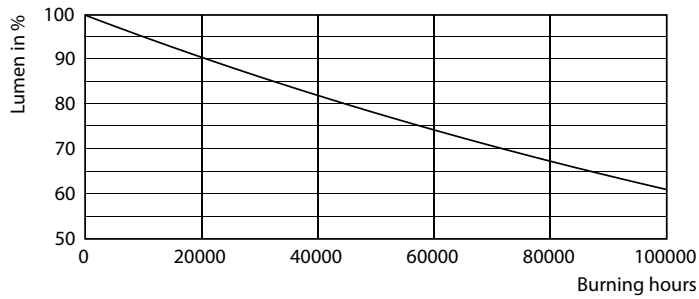

Product data

General Information		Lamp Current (Max)	
Base	G13 [Medium Bi-Pin Fluorescent]	Lamp Current (Max)	125 mA
EU RoHS compliant	Yes	Lamp Current (Min)	54 mA
Nominal Lifetime (Nom)	70000 h	Starting Time (Nom)	0.5 s
Switching Cycle	50000X	Warm Up Time to 60% Light (Nom)	0.9 s
Technical Type	14.5-32W	Power Factor (Nom)	0.9
		Voltage (Nom)	120-277 V
Light Technical		Temperature	
Color Code	835 [CCT of 3500K]	T-Ambient (Max)	45 °C
Beam Angle (Nom)	180 °	T-Ambient (Min)	-20 °C
Initial lumen (Nom)	2000 lm	T-Storage (Max)	65 °C
Luminous Flux (Rated) (Nom)	2000 lm	T-Storage (Min)	-40 °C
Color Designation	White (WH)	T-Case Maximum (Nom)	70 °C
Correlated Color Temperature (Nom)	3500 K		
Luminous Efficacy (rated) (Nom)	137.00 lm/W	Controls and Dimming	
Color Consistency	<6	Dimmable	No
Color Rendering Index (Nom)	80		
LLMF At End Of Nominal Lifetime (Nom)	70 %	Mechanical and Housing	
		Product Length	1200 mm
Operating and Electrical		Approval and Application	
Input Frequency	50 to 60 Hz	Energy Saving Product	Yes
Power (Rated) (Nom)	14.5 W		

Lifetime

LEDtube_70K_1_LumenVsTc-LMP

LEDtube_70K-LED

LEDtube_70K_LifetimeVsTc-LED

LEDtube_70K_FailureRate-LED

LEDtube_70K-LMP