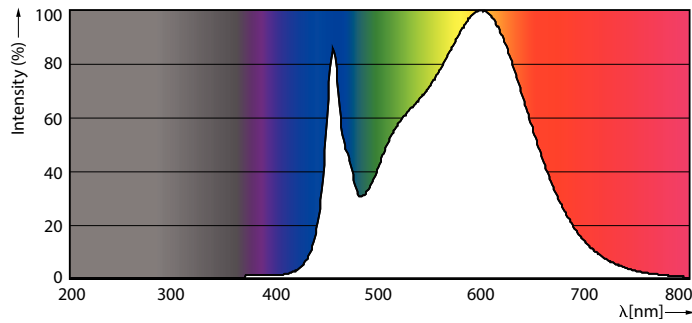

Photometric data

LEDtube_G13_835-POC