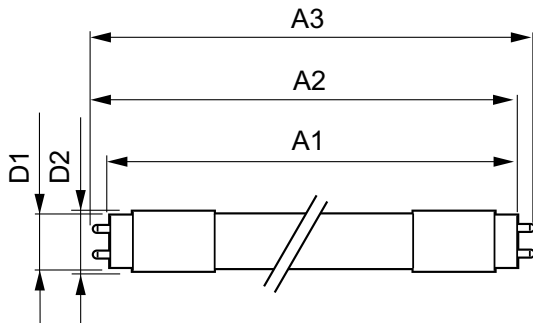

T8

Approval and Application

Energy Saving Product	Yes
Approbation Marks	RoHS compliance UL certificate DLC compliance

Product Data

Order product name	14.5T8/MAS/48-840/MF21/P 10/1
EAN/UPC - Product	046677557409

Order code	557405
Numerator - Quantity Per Pack	1
Numerator - Packs per outer box	10
Material Nr. (12NC)	929002325604
Net Weight (Piece)	0.120 kg
Model Number	9290023256

Dimensional drawing

TLED T8 120-277V 14.5-32W 2100lm 4000K

Product	D1	D2	A1	A2	A3
14.5T8/MAS/48-840/MF21/P 10/1	25.7 mm	28 mm	1198 mm	1205 mm	1212 mm

Photometric data