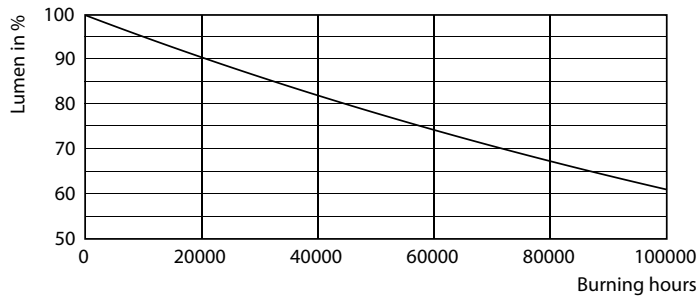

Product data

General Information	
Base	G13 [Medium Bi-Pin Fluorescent]
EU RoHS compliant	Yes
Nominal Lifetime (Nom)	70000 h
Switching Cycle	50000X
Technical Type	14.5-32W
Light Technical	
Color Code	841 [CCT of 4100K (841)]
Beam Angle (Nom)	180 °
Initial lumen (Nom)	2100 lm
Luminous Flux (Rated) (Nom)	2100 lm
Color Designation	Cool White (CW)
Correlated Color Temperature (Nom)	4000 K
Luminous Efficacy (rated) (Nom)	144.00 lm/W
Color Consistency	<6
Color Rendering Index (Nom)	80
LLMF At End Of Nominal Lifetime (Nom)	70 %
Operating and Electrical	
Input Frequency	50 to 60 Hz

LEDtube_14.5W_G13_840-GUL

LEDtube_G13_840-POC

LEDtube_G13_1-LDD

Lifetime

LEDtube_70K_1_LumenVsTc-LMP

LEDtube_70K-LED

LEDtube_70K_LifetimeVsTc-LED

LEDtube_70K_FailureRate-LED