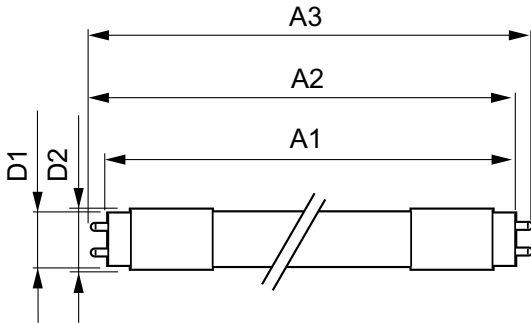

Product data

General Information		Lamp Current (Max)	
Base	G13 [Medium Bi-Pin Fluorescent]	Lamp Current (Max)	125 mA
EU RoHS compliant	Yes	Lamp Current (Min)	54 mA
Nominal Lifetime (Nom)	70000 h	Starting Time (Nom)	0.5 s
Switching Cycle	50000X	Warm Up Time to 60% Light (Nom)	0.11 s
Technical Type	14.5-32W	Power Factor (Nom)	0.9
		Voltage (Nom)	120-277 V
Light Technical		Temperature	
Color Code	850 [CCT of 5000K]	T-Ambient (Max)	45 °C
Beam Angle (Nom)	180 °	T-Ambient (Min)	-20 °C
Initial lumen (Nom)	2100 lm	T-Storage (Max)	65 °C
Luminous Flux (Rated) (Nom)	2100 lm	T-Storage (Min)	-40 °C
Color Designation	Daylight	T-Case Maximum (Nom)	70 °C
Correlated Color Temperature (Nom)	5000 K		
Luminous Efficacy (rated) (Nom)	144.00 lm/W	Controls and Dimming	
Color Consistency	<5	Dimmable	No
Color Rendering Index (Nom)	80		
LLMF At End Of Nominal Lifetime (Nom)	70 %	Mechanical and Housing	
		Product Length	1200 mm
Operating and Electrical		Approval and Application	
Input Frequency	50 to 60 Hz	Energy Saving Product	Yes
Power (Rated) (Nom)	14.5 W		

T8

Approbation Marks	RoHS compliance UL certificate DLC compliance
Product Data	
Order product name	14.5T8/MAS/48-850/MF21/P 10/1
EAN/UPC - Product	046677557416
Order code	557413

Numerator - Quantity Per Pack	1
Numerator - Packs per outer box	10
Material Nr. (12NC)	929002325704
Net Weight (Piece)	0.120 kg
Model Number	9290023257

Dimensional drawing

TLED T8 120-277V 14.5-32W 2100lm 5000K

Product	D1	D2	A1	A2	A3
14.5T8/MAS/48-850/MF21/P 10/1	25.7 mm	28 mm	1198 mm	1205 mm	1212 mm

Photometric data

LEDtube_G13_850-POC

LEDtube_14.5W_G13_850-GUL