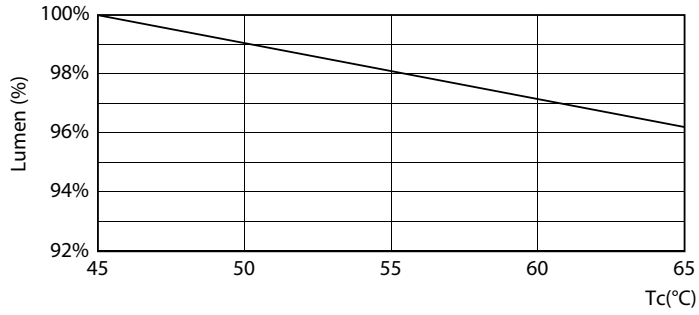

Lifetime

LEDtube_70K_1_LumenVsTc-LMP