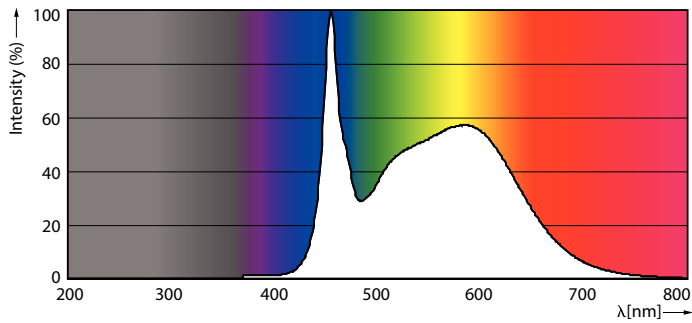

Photometric data

LEDtube_G13_850-POC