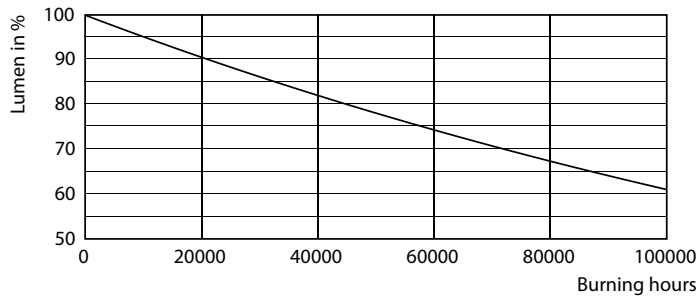

Product data

General Information		Lamp Current (Max)	
Base	G13 [Medium Bi-Pin Fluorescent]	Lamp Current (Max)	125 mA
EU RoHS compliant	Yes	Lamp Current (Min)	54 mA
Nominal Lifetime (Nom)	70000 h	Starting Time (Nom)	0.5 s
Switching Cycle	50000X	Warm Up Time to 60% Light (Nom)	0.11 s
Technical Type	14.5-32W	Power Factor (Nom)	0.9
		Voltage (Nom)	120-277 V
Light Technical		Temperature	
Color Code	850 [CCT of 5000K]	T-Ambient (Max)	45 °C
Beam Angle (Nom)	180 °	T-Ambient (Min)	-20 °C
Initial lumen (Nom)	2100 lm	T-Storage (Max)	65 °C
Luminous Flux (Rated) (Nom)	2100 lm	T-Storage (Min)	-40 °C
Color Designation	Daylight	T-Case Maximum (Nom)	70 °C
Correlated Color Temperature (Nom)	5000 K		
Luminous Efficacy (rated) (Nom)	144.00 lm/W	Controls and Dimming	
Color Consistency	<5	Dimmable	No
Color Rendering Index (Nom)	80		
LLMF At End Of Nominal Lifetime (Nom)	70 %	Mechanical and Housing	
		Product Length	1200 mm
Operating and Electrical		Approval and Application	
Input Frequency	50 to 60 Hz	Energy Saving Product	Yes
Power (Rated) (Nom)	14.5 W		

LEDtube_G13_1-LDD

Lifetime

LEDtube_70K_1_LumenVsTc-LMP

LEDtube_70K-LED

LEDtube_70K_LifetimeVsTc-LED

LEDtube_70K_FailureRate-LED

LEDtube_70K-LMP