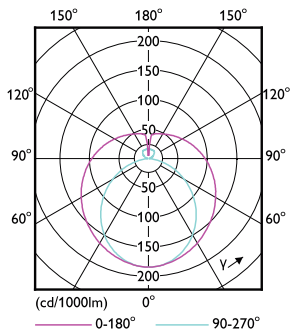

T8

Mechanical and Housing

Product Length 1200 mm

Approval and Application

Energy Saving Product Yes

Approbation Marks RoHS compliance UL certificate

Product Data

Order product name 9.9T8/COR/48-835/MF16/G 10/1

EAN/UPC - Product 046677557423

Order code 557421

Numerator - Quantity Per Pack 1

Numerator - Packs per outer box 10

Material Nr. (12NC) 929002325904

Net Weight (Piece) 0.240 kg

Model Number 9290023259

Dimensional drawing

A3

Product	D1	D2	A1	A2	A3
9.9T8/COR/48-835/MF16/G 10/1	25.7 mm	28 mm	1198 mm	1205 mm	1212 mm

TLED T8 120-277V 9.9-32W 1600lm 3500K

Photometric data

LEDtube 9,9W G13

LEDtube 9,9W G13 835