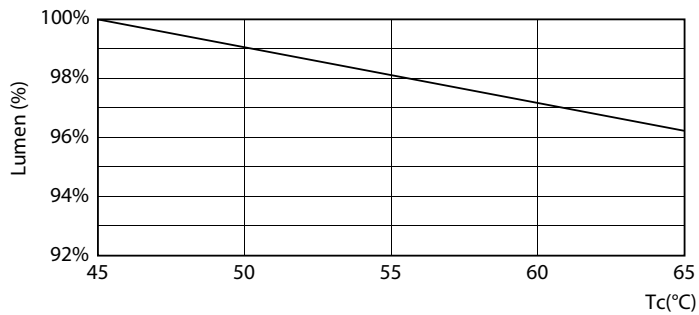

LEDtube 9,9W G13 LumenVsTc