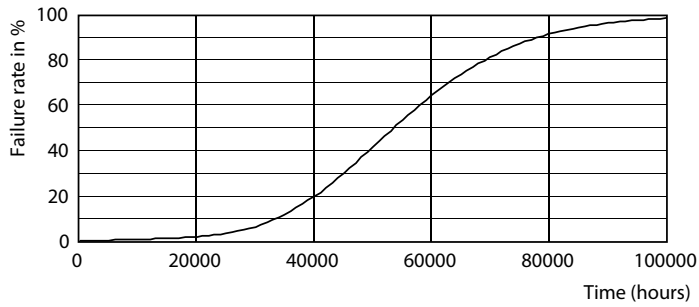

Lifetime

LEDtube 50K-LED