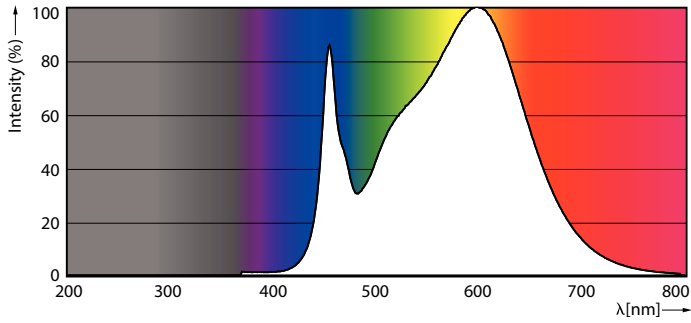

Photometric data

LEDtube 9,9W G13 835