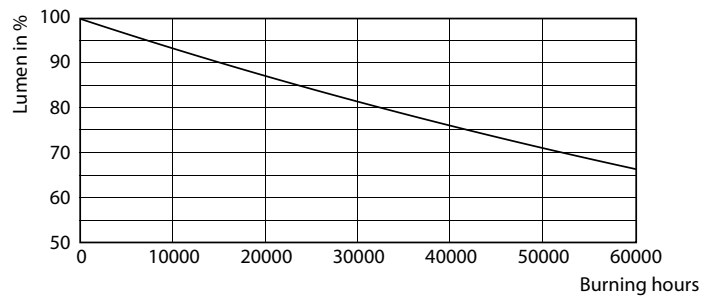

LEDtube 50K FailureRate-LED

Lumen Maintenance Diagram