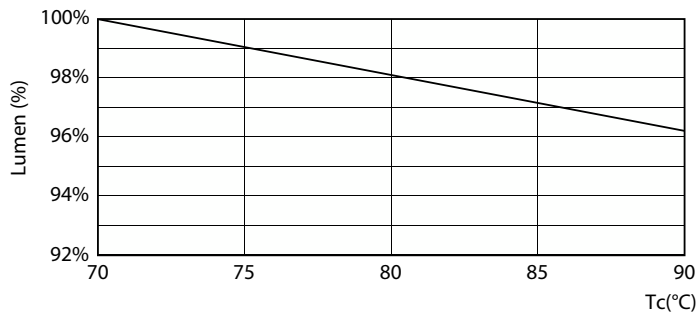

Photometric data

© 2022 Philips Lighting B.V. Page 11

LEDtube 15W G13 2100lm 850

Lifetime

LEDtube 15W 50K LumenVsTc