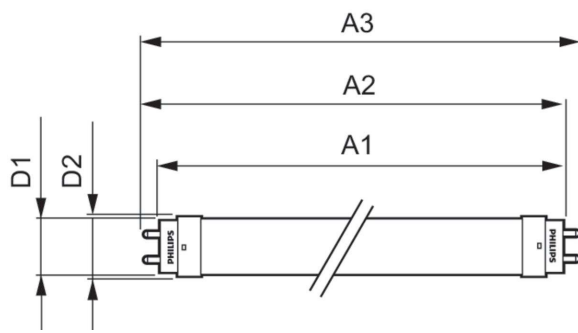

T8

Bulb Shape	Tube, double-ended
Approval and application	
Energy Saving Product	Yes
Approbation Marks	RoHS compliance UL certificate DLC compliance
Energy Consumption kWh/1000 h	- kWh

Product data	
Order product name	15T8/COR/48-850/MF21/G 10/1

EAN/UPC - Product	046677471774
Order code	471771
Numerator - Quantity Per Pack	1
Numerator - Packs per outer box	10
Material Nr. (12NC)	929002395104
Copy Net Weight (Piece)	0.474 lb
Model Number	9290023951

Dimensional drawing

15T8/COR/48-850/MF21/G 10/1