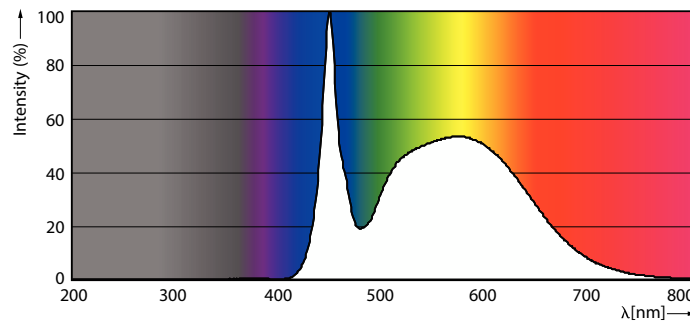

Photometric data

LEDtube G13 850 COR