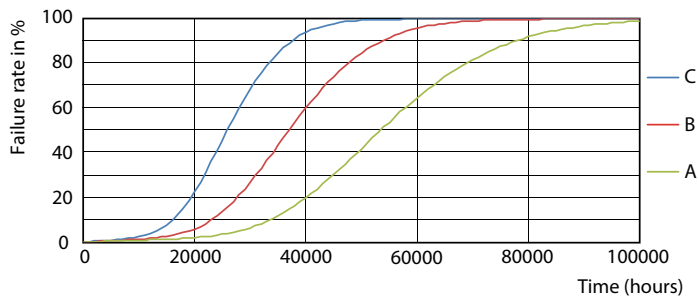

LEDtube 50K FailureRate-LED

Lumen Maintenance Diagram