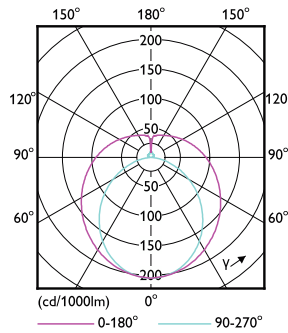

Dimensional drawing

15T8/COR/48-850/MF21/G 10/1

Product
15T8/COR/48-850/MF21/G 10/1

Photometric data

LEDtube G13 850 COR

LEDtube G13 COR

Photometric data

© 2022 Philips Lighting B.V. Page 11