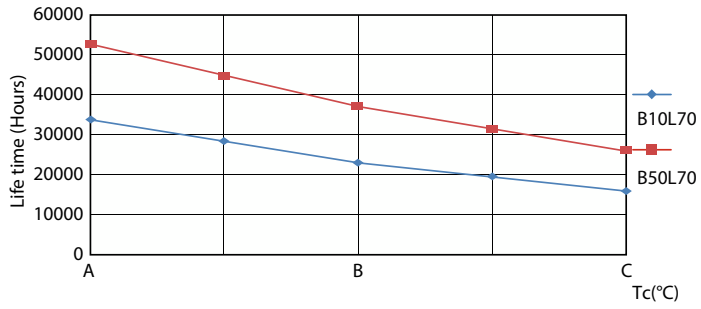

Product data

General information		Lamp Current (Min)	
Base	G13 [Medium Bi-Pin Fluorescent]		55 mA
EU RoHS compliant	Yes	Wattage Equivalent	32 W
Nominal Lifetime (Nom)	50000 h	Starting Time (Nom)	0.5 s
Switching Cycle	50000X	Warm Up Time to 60% Light (Nom)	0.5 s
Technical Type	15-25-28-30-32W	UL Type	Type B - bypass the ballast
		Power Factor (Nom)	0.9
		Voltage (Nom)	120-277 V
Light technical		Temperature	
Color Code	850 [CCT of 5000K]	T-Ambient (Max)	113 °F
Beam Angle (Nom)	240 °	T-Ambient (Min)	-4 °F
Initial lumen (Nom)	2100 lm	T-Storage (Max)	149 °F
Color Designation	Daylight	T-Storage (Min)	-40 °F
Correlated Color Temperature (Nom)	5000 K	T-Case Maximum (Nom)	158 °F
Luminous Efficacy (rated) (Nom)	140.00 lm/W		
Color Consistency	<5	Controls and dimming	
Color Rendering Index (Nom)	82	Dimmable	No
LLMF At End Of Nominal Lifetime (Nom)	70 %		
Operating and electrical		Mechanical and housing	
Input Frequency	50 to 60 Hz	Bulb Finish	Frosted
Power (Rated) (Nom)	15 W	Bulb Material	Glass
Lamp Current (Max)	125 mA	Product Length	48 in

LEDtube 15W G13 2100lm 850

Lifetime

LEDtube 15W 50K LumenVsTc

Life Expectancy Diagram

LEDtube 50K FailureRate-LED

Lumen Maintenance Diagram

Lifetime

LEDtube 50K LifetimeVsTc-LED