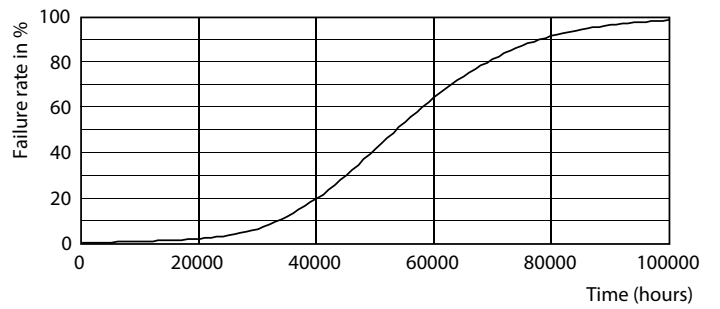

Photometric data

© 2022 Philips Lighting B.V. Page 11

LEDtube 15W G13 2100lm 850

Lifetime

Life Expectancy Diagram