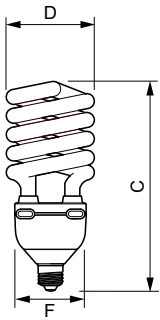

Tornado High Lumen

Mechanical and housing

Bulb shape Spiral

Approval and application

Mercury (Hg) content (max.) 5 mg

Energy consumption kWh/1,000 hours 60 kWh

Product data

Full product code 872790080824700

Order product name	Tornado High Lumen 60W WW E27 1CT/6
EAN/UPC – product	8727900808247
Order code	80824700
SAP numerator – quantity per pack	1
Numerator – packs per outer box	6
SAP material	929676006001
Net Weight (Piece)	0.300 kg

Dimensional drawing

Tornado High Lumen 60W WW E27 1CT/6

Product	C (max)	F (max)	D (max)
Tornado High Lumen 60W WW E27 1CT/6	262 mm	88.1 mm	102 mm