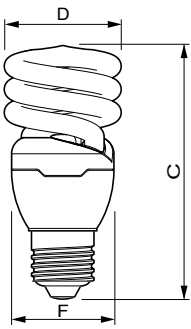

Tornado T2

Mechanical and Housing

Bulb Shape	Spiral
------------	--------

Approval and Application

Mercury (Hg) Content (Max)	2.0 mg
Mercury (Hg) Content (Nom)	1.5 mg
Energy Consumption kWh/1000 h	15 kWh

Product Data

Dimensional drawing

Product	D (max)	C (max)	F (max)
Tornado T2 15W CDL E27 220-240V 1PF/6	51.5 mm	107.5 mm	42.5 mm