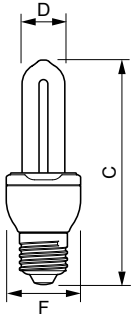

Economy stick

Economy Stick 11W WW E27 220-240 1PF/6

Entry non-covered energy saving lamp, Long life with low energy consumption.
Product consists of Philips quality at everyday low price

Product data

General Information	
Cap-Base	E27 [E27]
Nominal Lifetime (Nom)	6000 h
Switching Cycle	6000X
Light Technical	
Colour Code	827 [CCT of 2700K]
Luminous Flux (Nom)	660 lm
Luminous Flux (Rated) (Nom)	660 lm
Colour Designation	Warm White (WW)
Lumen Maintenance 2000 h (Nom)	88 %
Chromaticity Coordinate X (Nom)	463
Chromaticity Coordinate Y (Nom)	420
Colour Temperature, horizontal (Nom)	2700 K
Luminous Efficacy (rated) (Nom)	59 lm/W
Colour Rendering Index horiz (Nom)	82
LLMF At End Of Nominal Lifetime (Nom)	70 %
Operating and Electrical	
Input Frequency	50 or 60 Hz
Power (Rated) (Nom)	11.0 W
Lamp Current (Nom)	80 mA
Starting Time (Nom)	0.3 s
Warm Up Time to 60% Light (Min)	5 s

Warm Up Time to 60% Light (Max)	40 s
Power Factor (Nom)	0.6
Voltage (Nom)	220-240 V
Controls and Dimming	
Dimmable	No
Approval and Application	
Energy Efficiency Label	A
Mercury (Hg) Content (Max)	2.0 mg
Mercury (Hg) Content (Nom)	1.5 mg
Energy Consumption kWh/1000 h	11 kWh
Product Data	
Full product code	871829165853500
Order product name	Economy Stick 11W WW E27 220-240 1PF/6
EAN/UPC - Product	8718291658535
Order code	65853500
Numerator - Quantity Per Pack	1
Numerator - Packs per outer box	6
Material Nr. (12NC)	929689116501
Net Weight (Piece)	0.060 kg

Dimensional drawing

Product	D (max)	C (max)	F (max)
Economy Stick 11W WW E27 220-240 1PF/6	21.7 mm	138 mm	40.4 mm

ESSENG Erp 11W WW E27 220-240V 50/60Hz