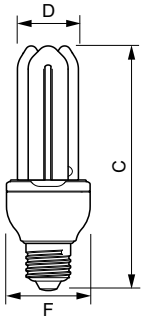

Economy stick

Economy Stick 18W CDL E27 220-240 1PF/6

Entry non-covered energy saving lamp, Long life with low energy consumption.
Product consists of Philips quality at everyday low price

Product data

General Information	
Cap base	E27 [E27]
Nominal lifetime (nom.)	6000 h
Switching cycle	6000X
Light Technical	
Colour code	865 [CCT of 6,500 K]
Luminous flux (nom.)	1100 lm
Luminous flux (rated) (nom.)	1100 lm
Colour designation	Cool Daylight
Lumen maintenance 2,000 hours (nom.)	88 %
Chromaticity coordinate X (nom.)	313
Chromaticity coordinate Y (nom.)	337
Correlated colour temperature (nom.)	6500 K
Luminous efficacy (rated) (nom.)	61 lm/W
Color rendering index (nom.)	80
LLMF at end of nominal lifetime (nom.)	70 %
Operating and Electrical	
Input frequency	50 or 60 Hz
Power (Rated) (Nom)	18 W
Lamp current (nom.)	130 mA
Wattage equivalent	83 W
Starting time (nom.)	0.3 s
Warm-up time to 60% light (min.)	5 s

Warm-up time to 60% light (max.)	40 s
Power factor (nom.)	0.6
Voltage (Nom)	220-240 V
Controls and Dimming	
Dimmable	No
Approval and Application	
Energy efficiency label (EEL)	A
Mercury (Hg) content (max.)	2.0 mg
Mercury (Hg) content (nom.)	1.5 mg
Energy Consumption kWh/1000 h	18 kWh

Product Data	
Full product code	871829121675900
Order product name	Economy Stick 18W CDL E27 220-240 1PF/6
EAN/UPC – product	8718291216759
Order code	21675900
Numerator – quantity per pack	1
Numerator – packs per outer box	6
Material no. (12NC)	929689117001
Net weight (piece)	0.070 kg

Dimensional drawing

Product	D (max)	C (max)	F (max)
Economy Stick 18W CDL E27 220-240 IPF/6	36.0 mm	143 mm	48.4 mm

ESSENG Erp 18W CDL E27 220-240V 50/60Hz