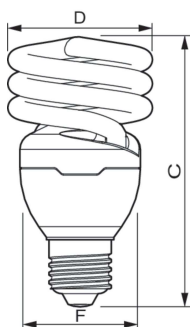

Tornado T2

Approval and Application

Mercury (Hg) Content (Max)	2.5 mg
Mercury (Hg) Content (Nom)	2 mg
Energy Consumption kWh/1000 h	23 kWh

Product Data

Order product name	Tornado T2 23W CDL E27 220-240V 1PF/6
Full product name	Tornado T2 23W CDL E27 220-240V 1PF/6
Full product code	872790092600200

Order code	92600200
Material Nr. (12NC)	929689154201
Numerator - Quantity Per Pack	1
EAN/UPC - Product/Case	8727900926002
Numerator - Packs per outer box	6
EAN/UPC - Case	8727900926019

Dimensional drawing

Product	D (max)	C (max)	F (max)
Tornado T2 23W CDL E27 220-240V 1PF/6	61.5 mm	118.5 mm	50.5 mm