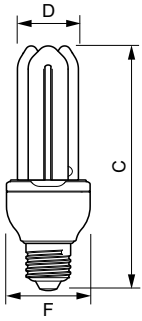

Economy stick

Economy Stick 23W WW E27 220-240 1PF/6

Entry non-covered energy saving lamp, Long life with low energy consumption.
Product consists of Philips quality at everyday low price

Product data

General Information	
Cap-Base	E27 [E27]
Nominal Lifetime (Nom)	6000 h
Switching Cycle	6000X
Light Technical	
Colour Code	827 [CCT of 2700K]
Luminous Flux (Nom)	1430 lm
Luminous Flux (Rated) (Nom)	1430 lm
Colour Designation	Warm White (WW)
Lumen Maintenance 2000 h (Nom)	88 %
Chromaticity Coordinate X (Nom)	463
Chromaticity Coordinate Y (Nom)	420
Colour Temperature, horizontal (Nom)	2700 K
Luminous Efficacy (rated) (Nom)	62 lm/W
Colour Rendering Index horiz (Nom)	82
LLMF At End Of Nominal Lifetime (Nom)	70 %
Operating and Electrical	
Input Frequency	50 or 60 Hz
Power (Rated) (Nom)	23.0 W
Lamp Current (Nom)	160 mA
Wattage Equivalent	102 W
Starting Time (Nom)	0.3 s
Warm Up Time to 60% Light (Min)	5 s

Warm Up Time to 60% Light (Max)	40 s
Power Factor (Nom)	0.6
Voltage (Nom)	220-240 V

Controls and Dimming	
Dimmable	No

Approval and Application	
Energy Efficiency Label	A
Mercury (Hg) Content (Max)	2.0 mg
Mercury (Hg) Content (Nom)	1.5 mg
Energy Consumption kWh/1000 h	23 kWh

Product Data	
Full product code	871829121683400
Order product name	Economy Stick 23W WW E27 220-240 1PF/6
EAN/UPC - Product	8718291216834
Order code	21683400
Numerator - Quantity Per Pack	1
Numerator - Packs per outer box	6
Material Nr. (12NC)	929689156101
Net Weight (Piece)	0.072 kg

Dimensional drawing

Product	D (max)	C (max)	F (max)
Economy Stick 23W WW E27 220-240 1PF/6	36.0 mm	160 mm	48.4 mm

ESSENG Erp 23W WW E27 220-240V 50/60Hz